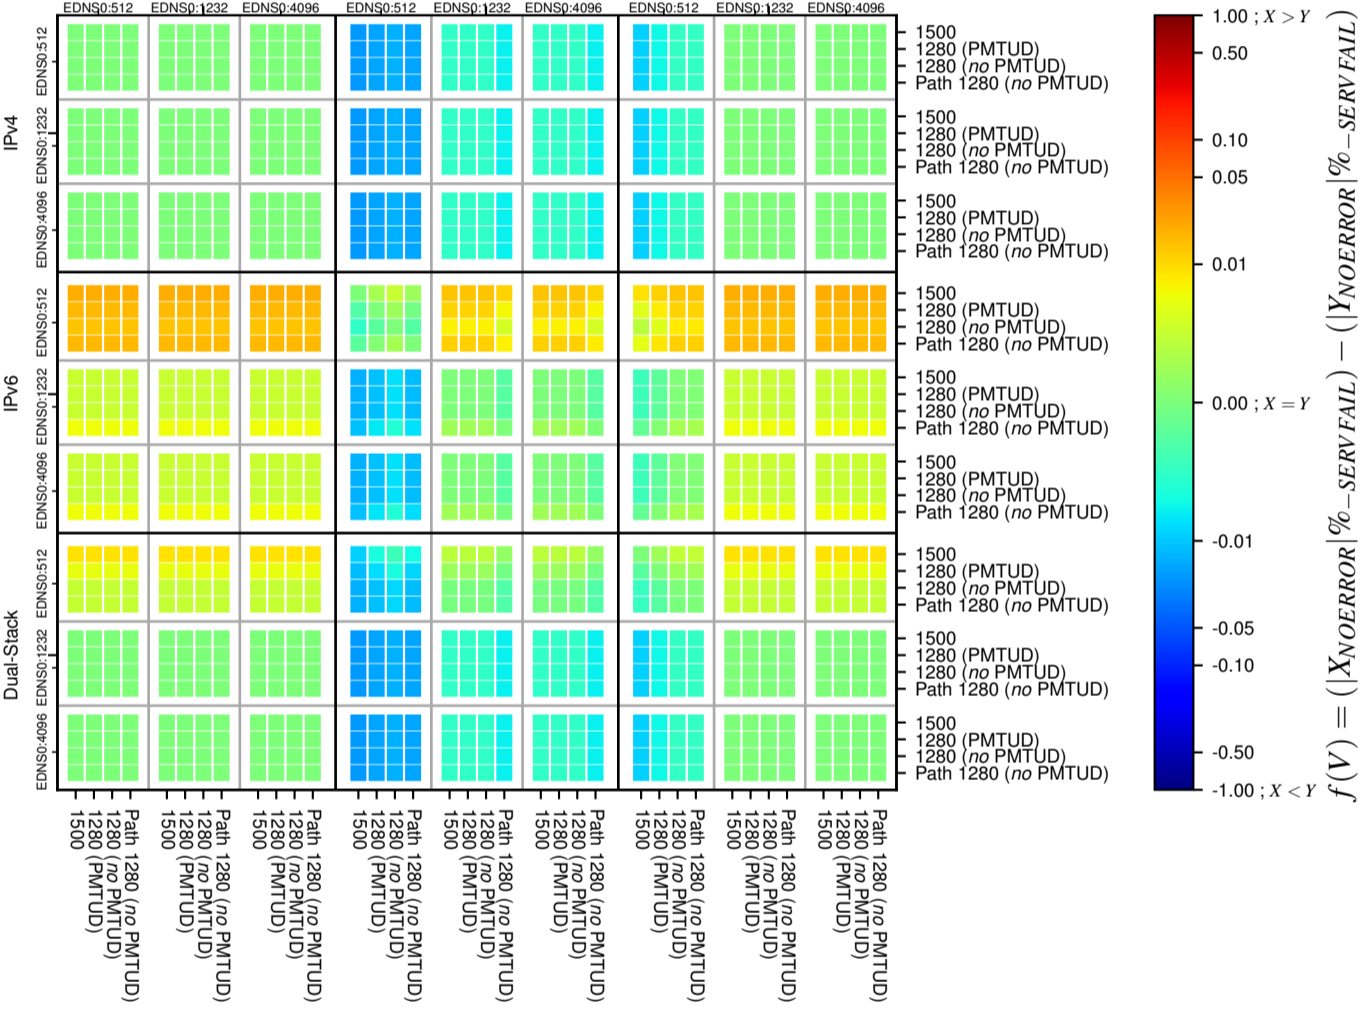

All Zones without DNSSEC for '.se'

All Zones with DNSSEC for '.se'

All Zones for '.se'