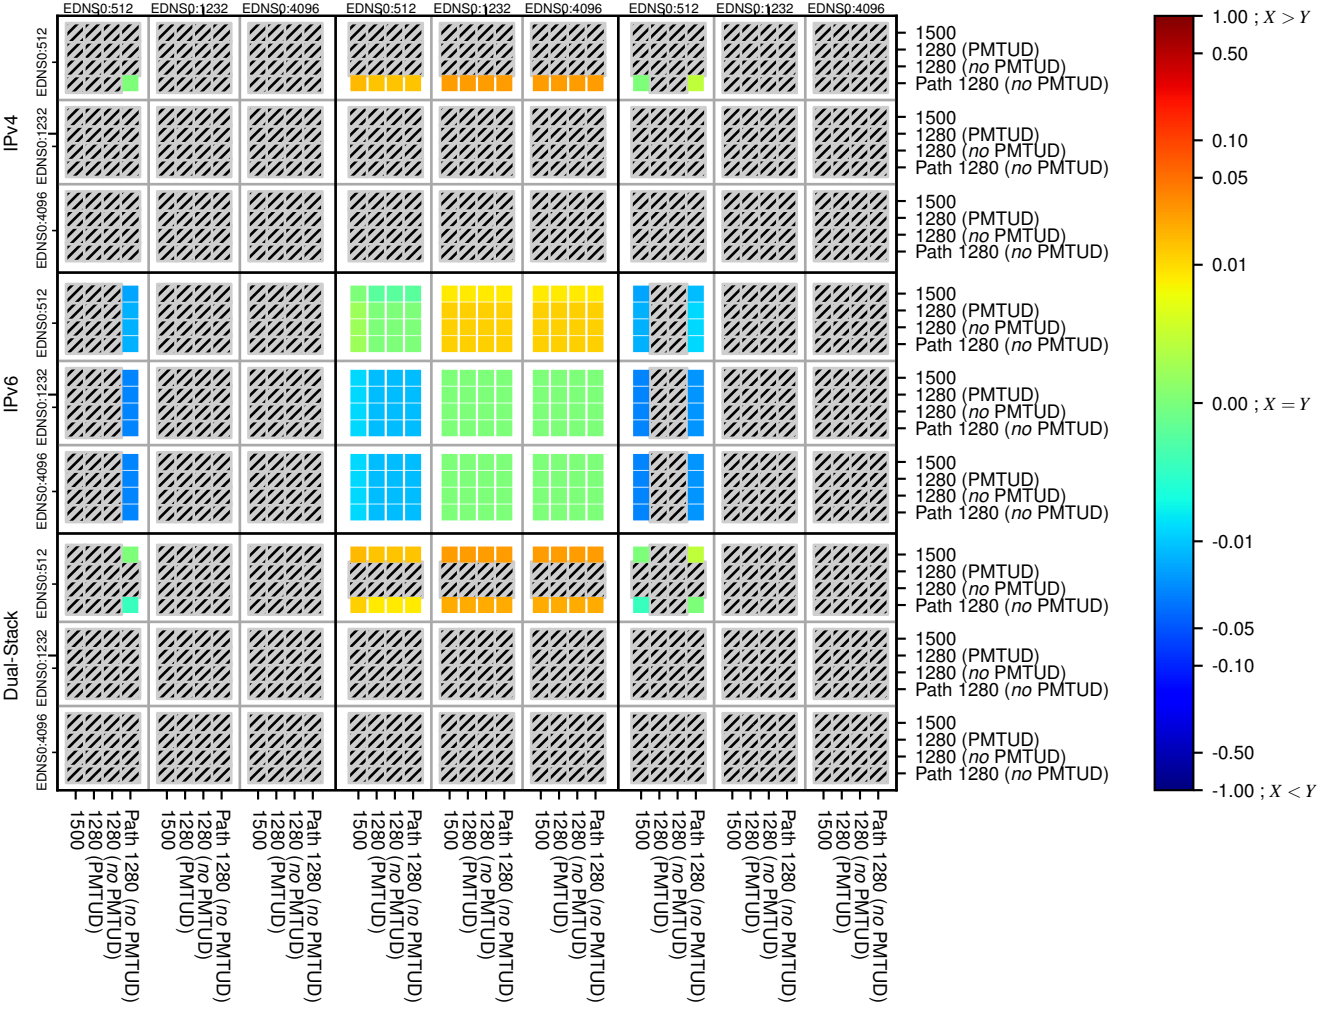

All Zones without DNSSEC for '.jp'

All Zones with DNSSEC for '.jp'

All Zones for '.jp'