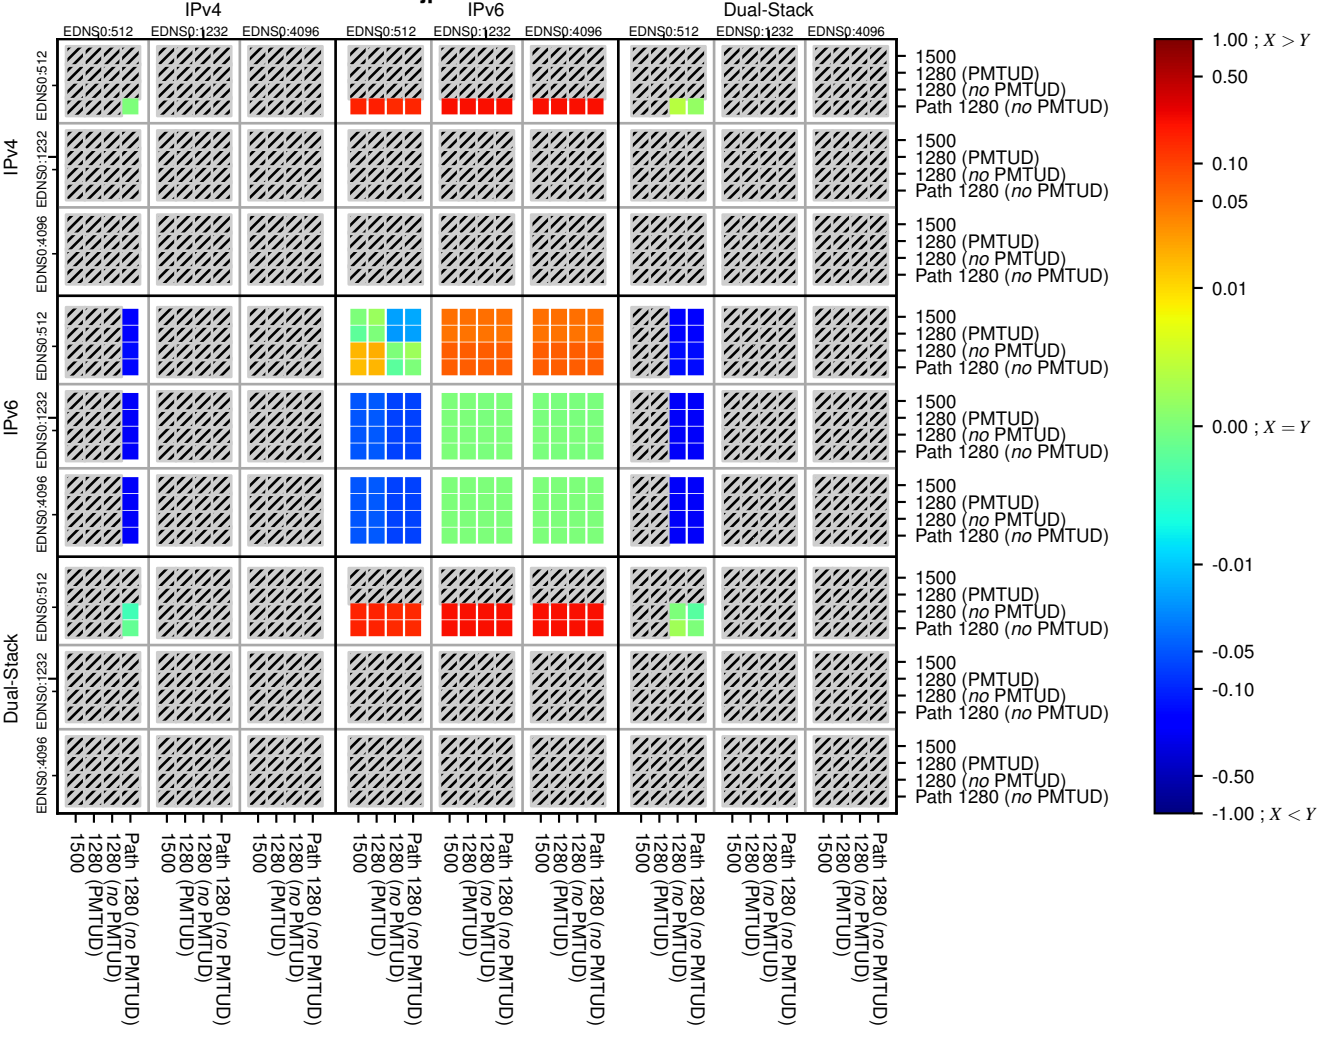

All Zones without DNSSEC for '.jp'

All Zones with DNSSEC for '.jp'

All Zones for '.jp'