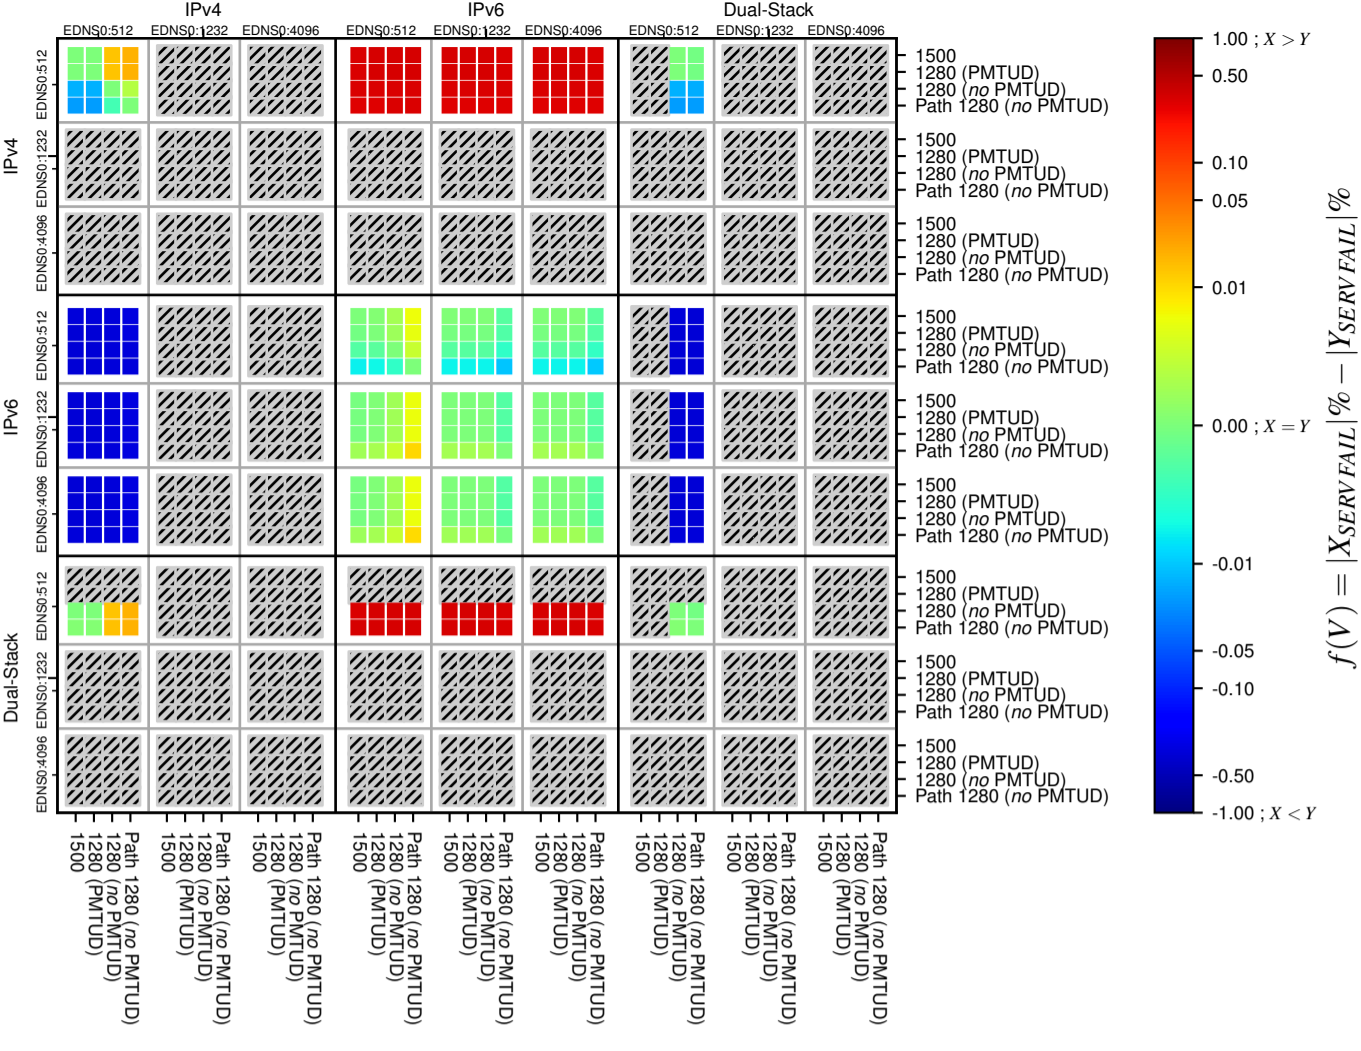

All Zones without DNSSEC for '.nl'

All Zones with DNSSEC for '.nl'

All Zones for '.nl'