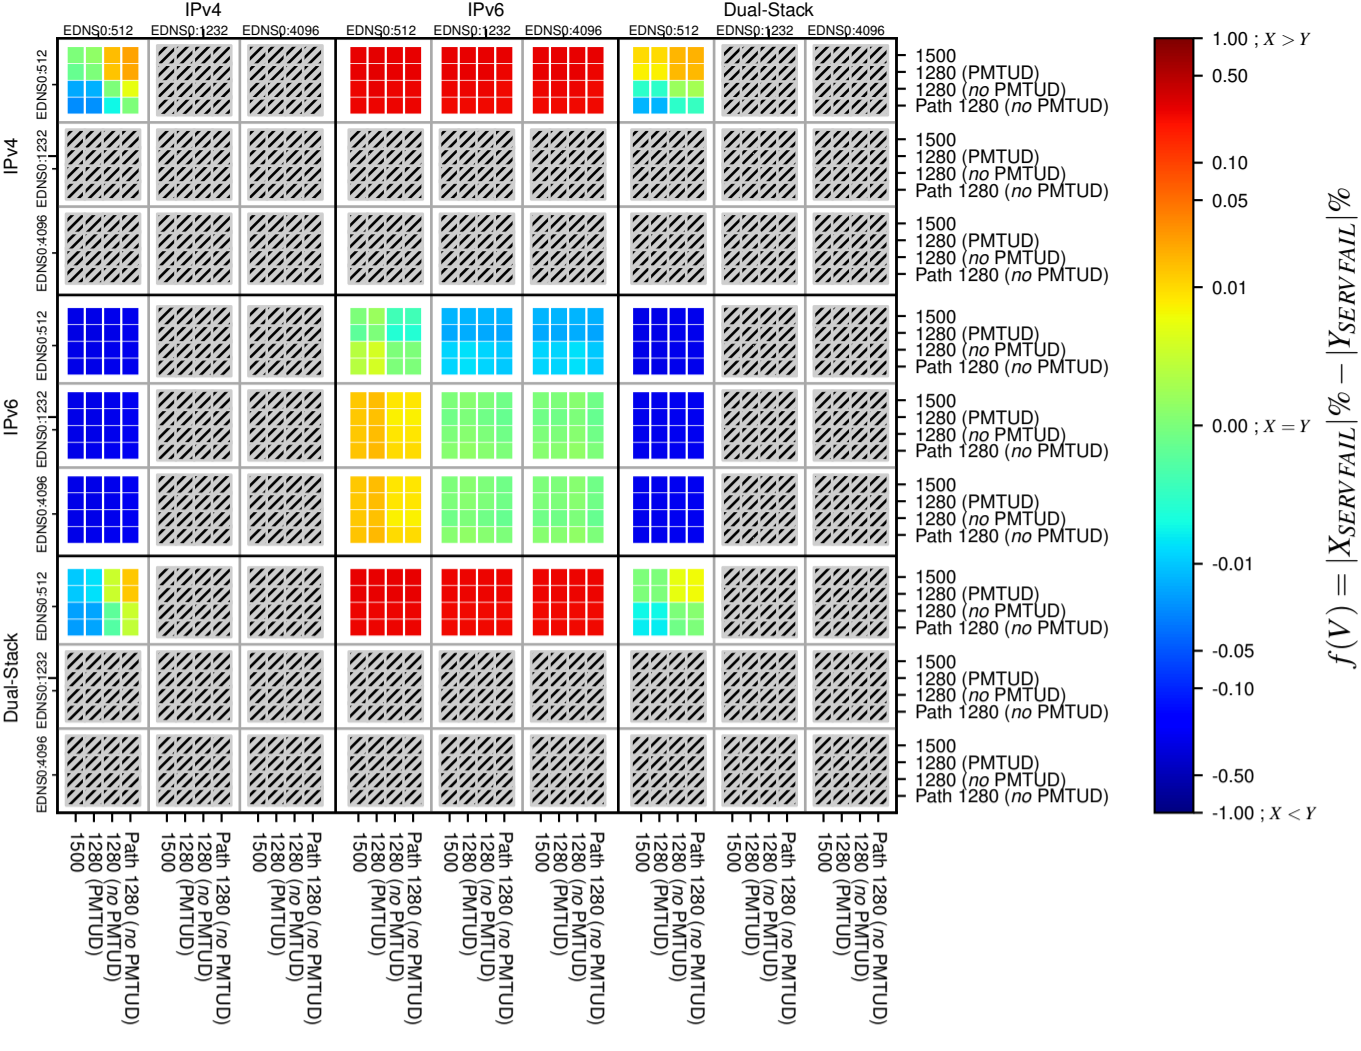

All Zones without DNSSEC for '.se'

All Zones with DNSSEC for '.se'

All Zones for '.se'