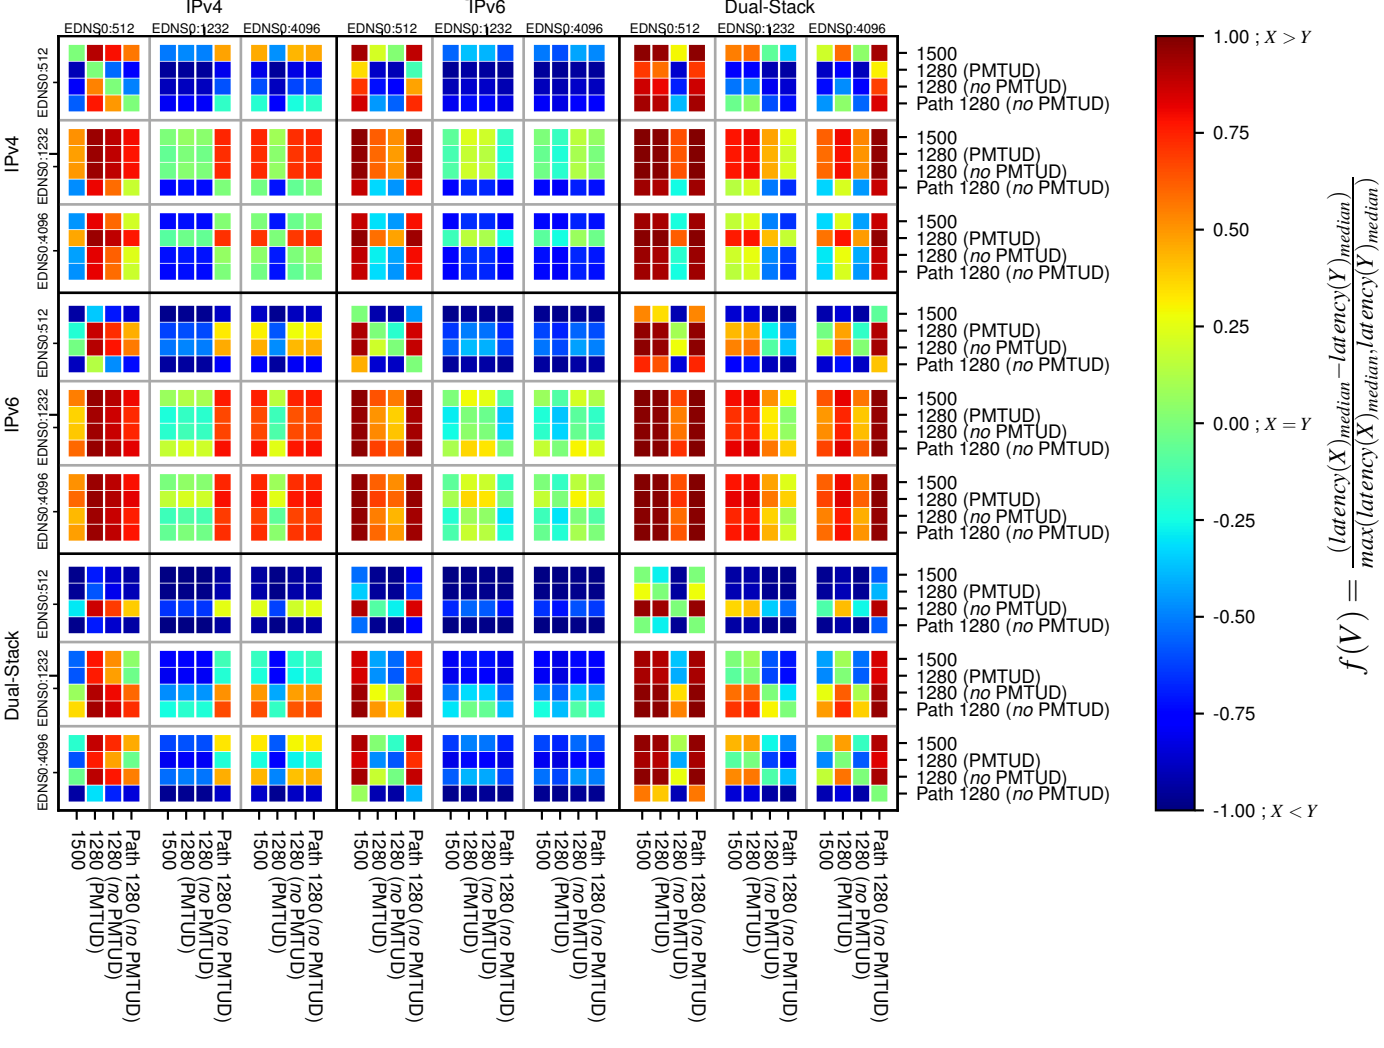

### All Zones without DNSSEC returning NOERROR for '.de'