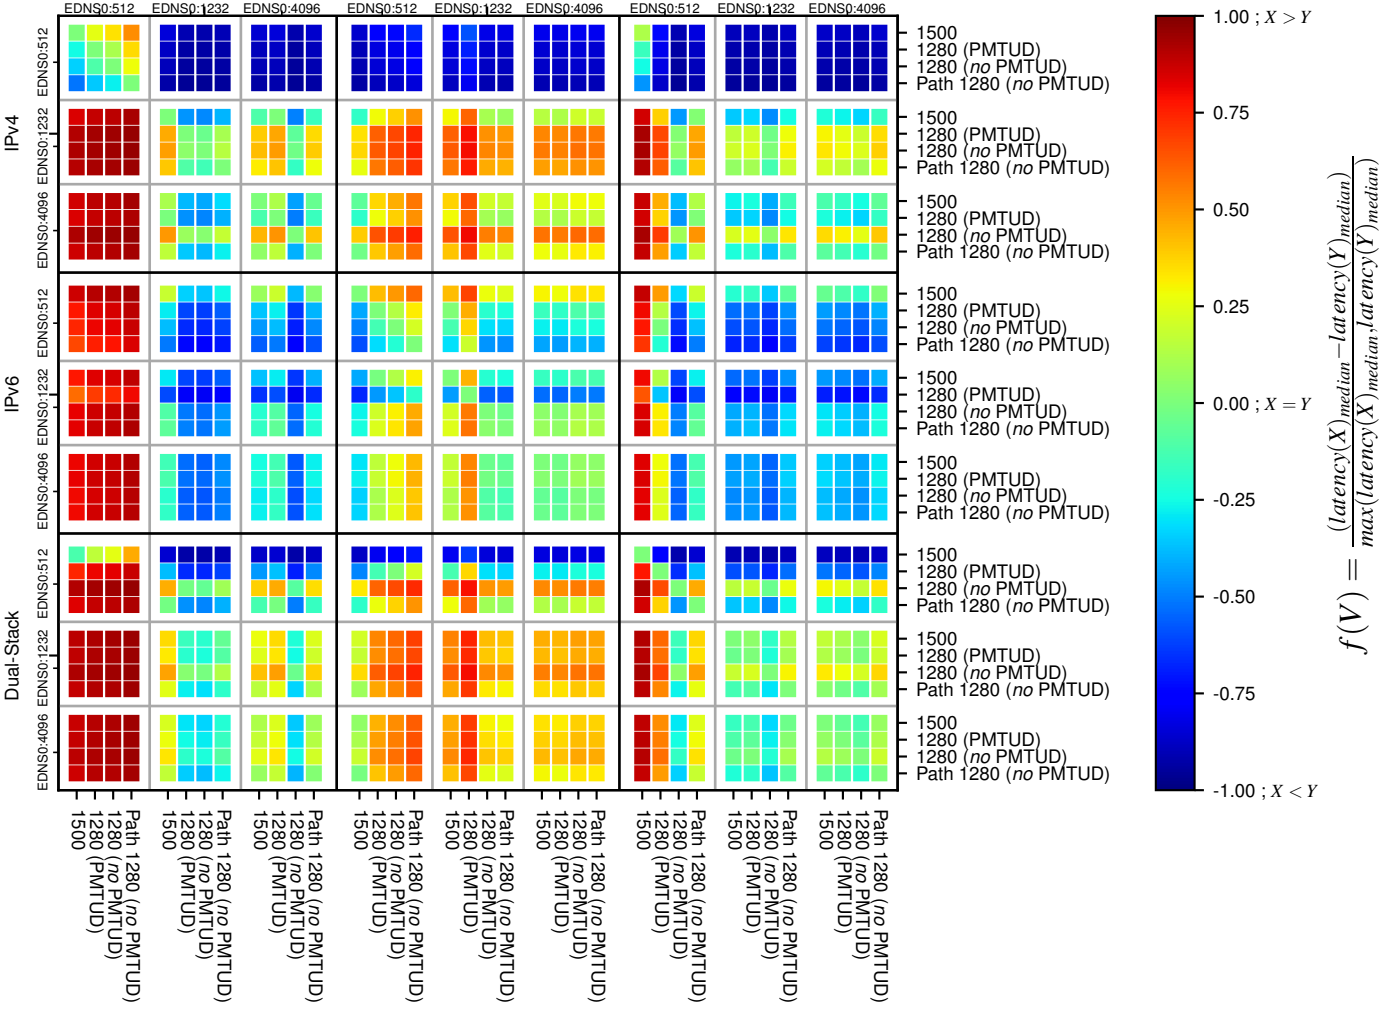

All Zones with DNSSEC returning NOERROR for '.de'