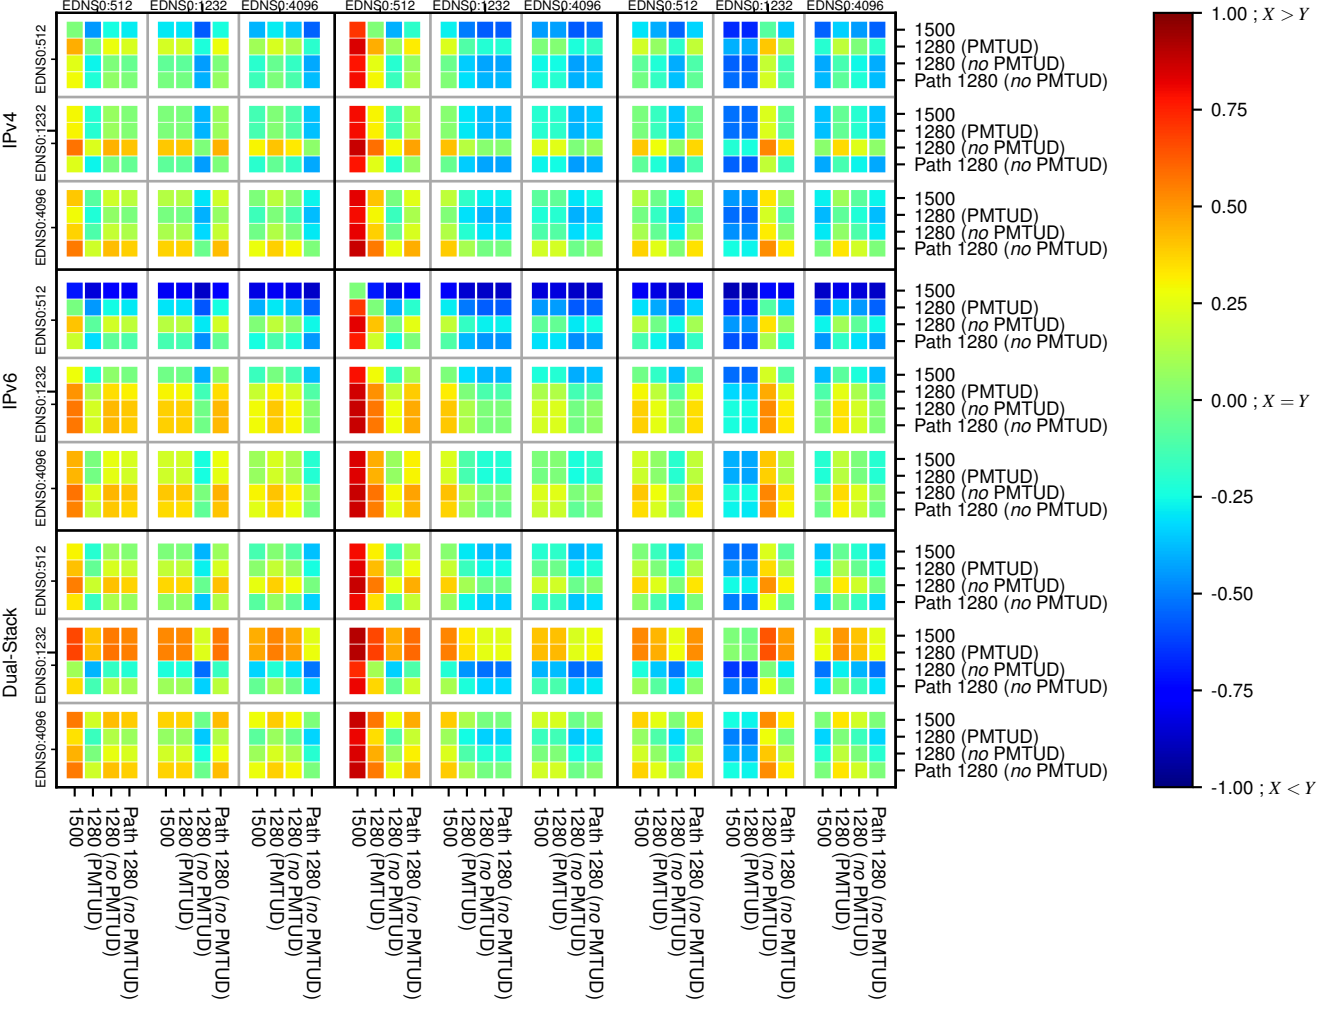

All Zones without DNSSEC returning NOERROR for '.se'

All Zones with DNSSEC returning NOERROR for '.se'

All Zones returning NOERROR for '.se'