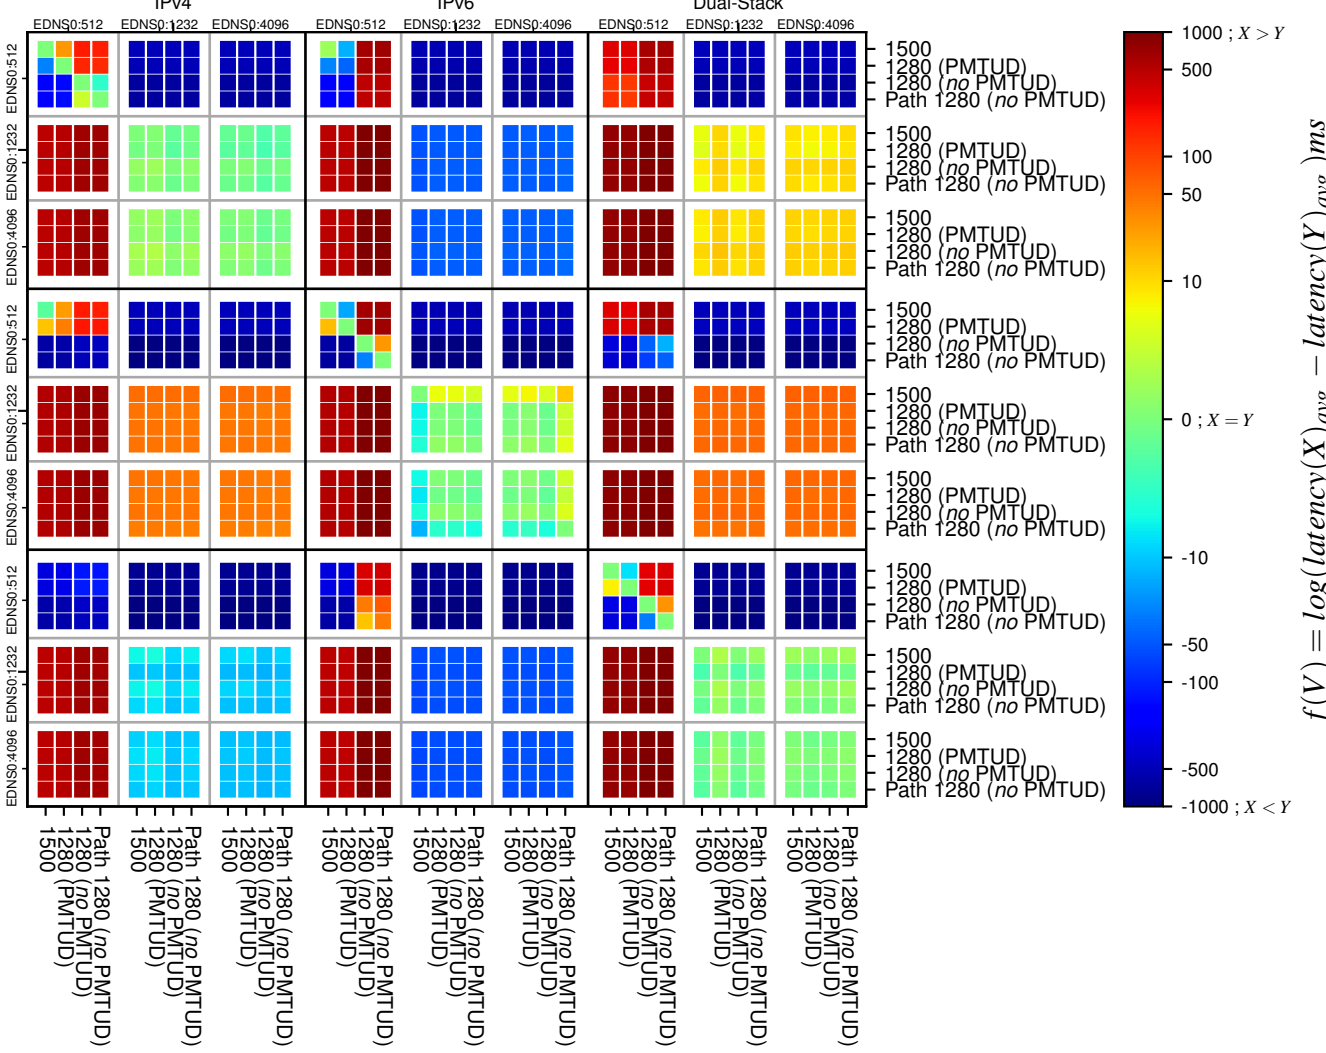

All Zones without DNSSEC returning NOERROR for '.all_psl_domains'

All Zones with DNSSEC returning NOERROR for '.all_psl_domains'

All Zones returning NOERROR for '.all_psl_domains'