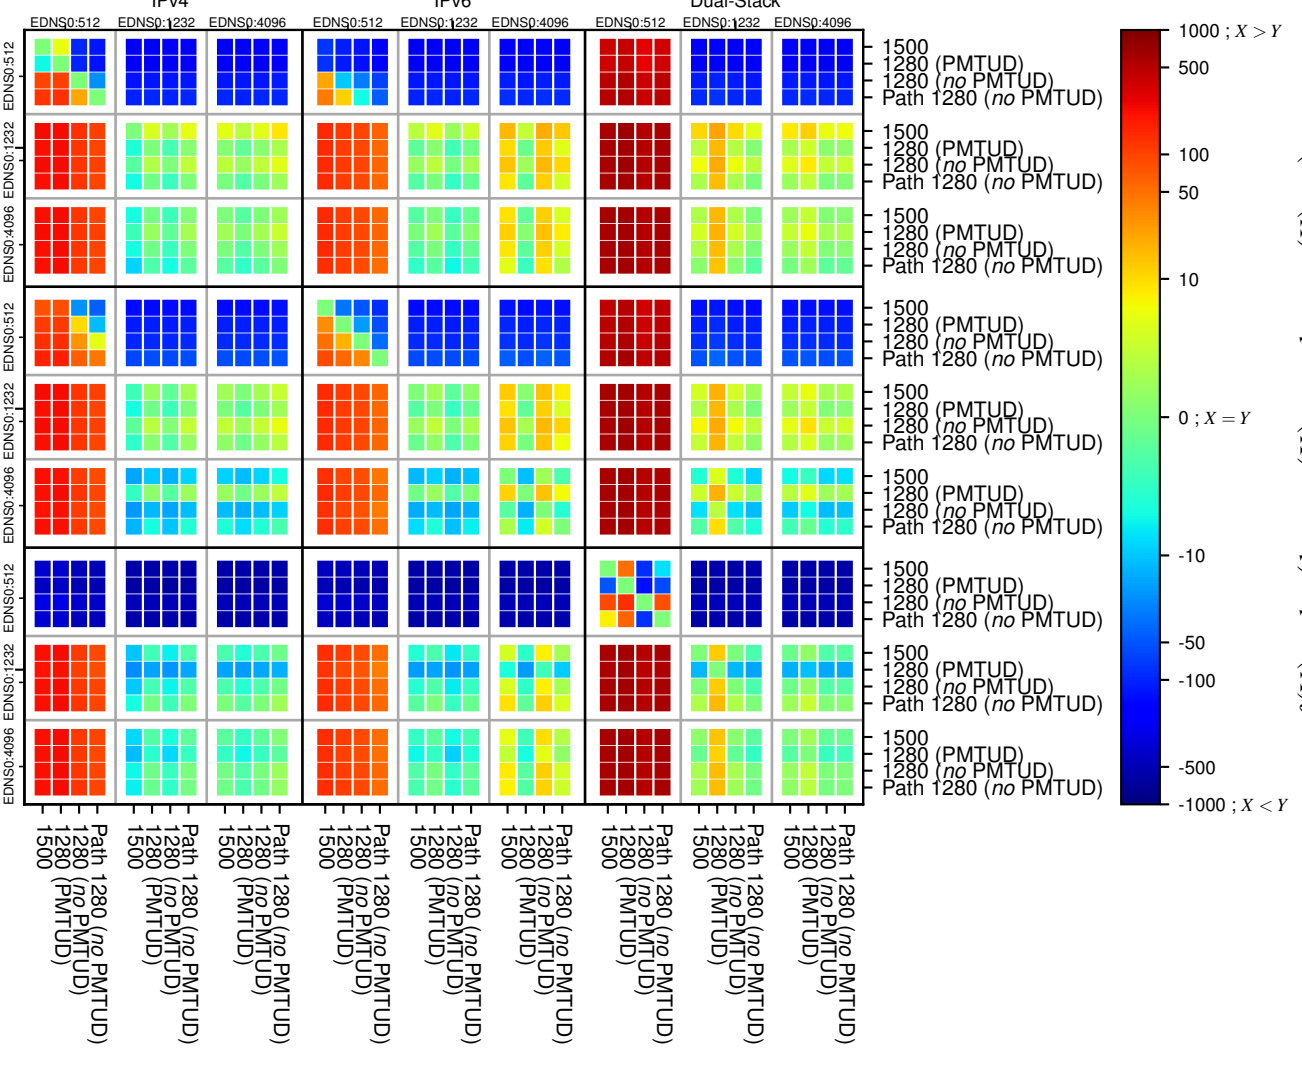

All Zones without DNSSEC returning NOERROR for '.de'

All Zones with DNSSEC returning NOERROR for '.de'

All Zones returning NOERROR for '.de'