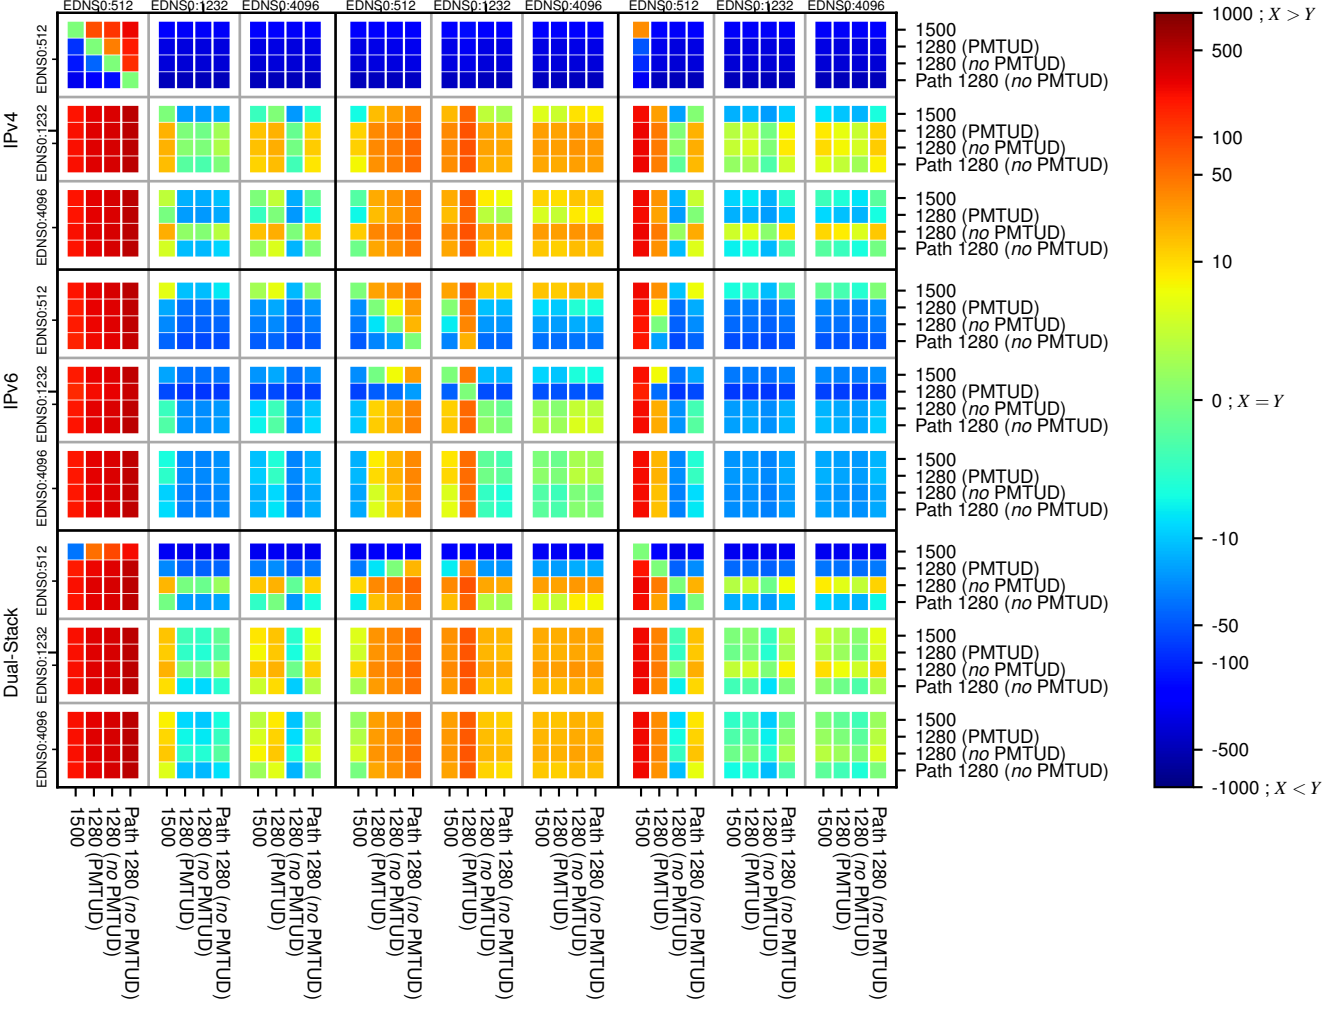

All Zones without DNSSEC returning NOERROR for '.de'

All Zones with DNSSEC returning NOERROR for '.de'

All Zones returning NOERROR for '.de'