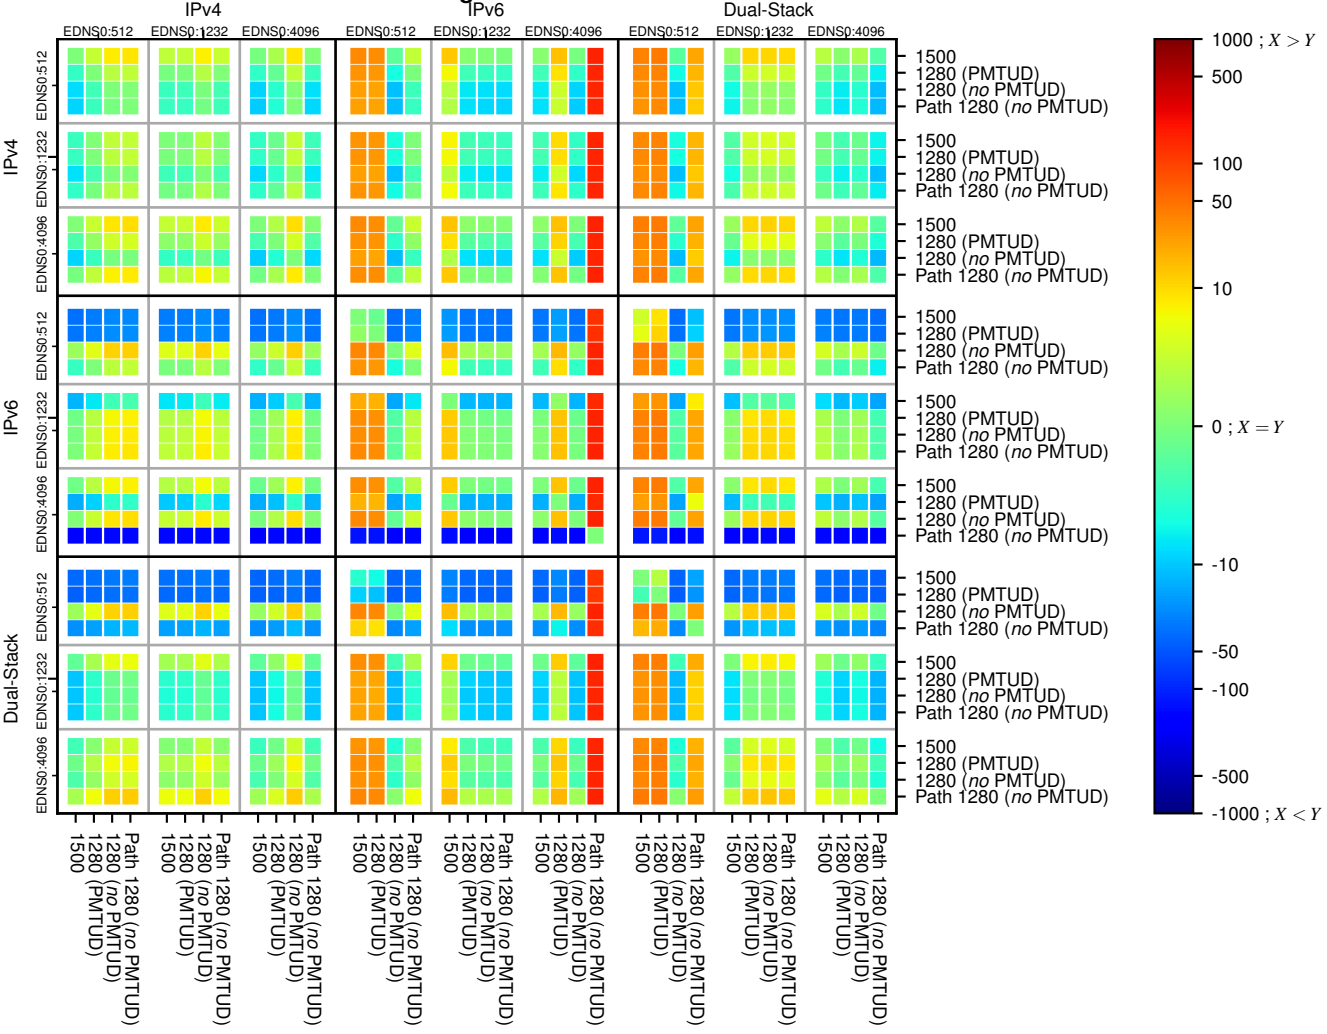

All Zones without DNSSEC returning NOERROR for '.nl'

All Zones with DNSSEC returning NOERROR for '.nl'

All Zones returning NOERROR for '.nl'

$$f(V) = \log(\text{latency}(X)_{\text{median}} - \text{latency}(Y)_{\text{median}}) \text{ms}$$

$$f(V) = \log(\text{latency}(X)_{\text{median}} - \text{latency}(Y)_{\text{median}}) \text{ms}$$

$$f(V) = \log(\text{latency}(X)_{\text{median}} - \text{latency}(Y)_{\text{median}}) \text{ms}$$