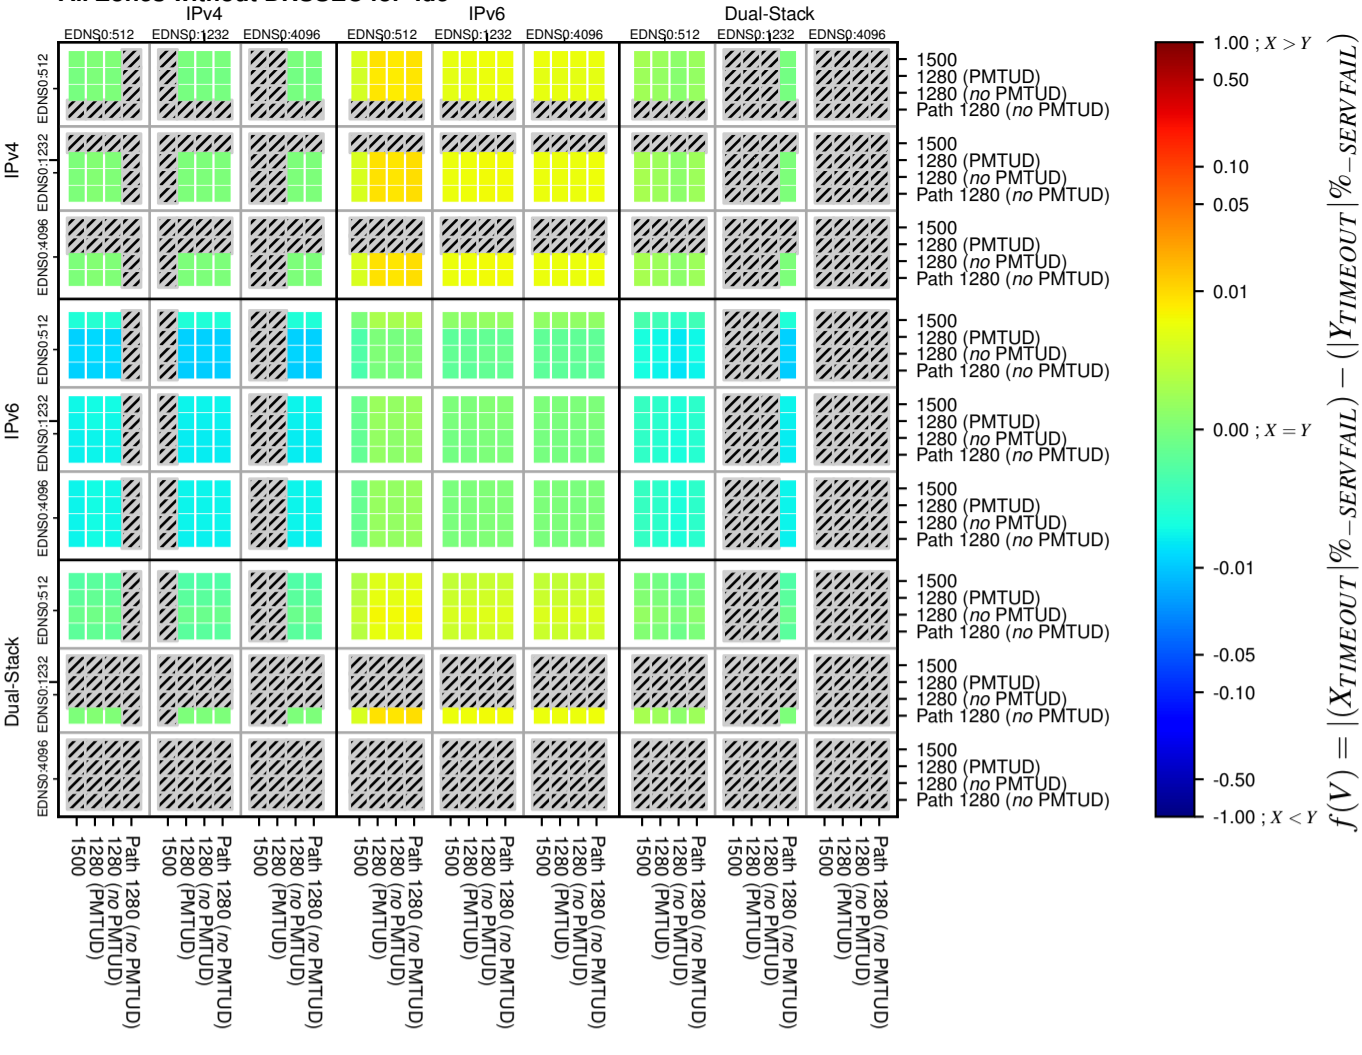

All Zones without DNSSEC for '.de'

All Zones with DNSSEC for '.de'

All Zones for '.de'