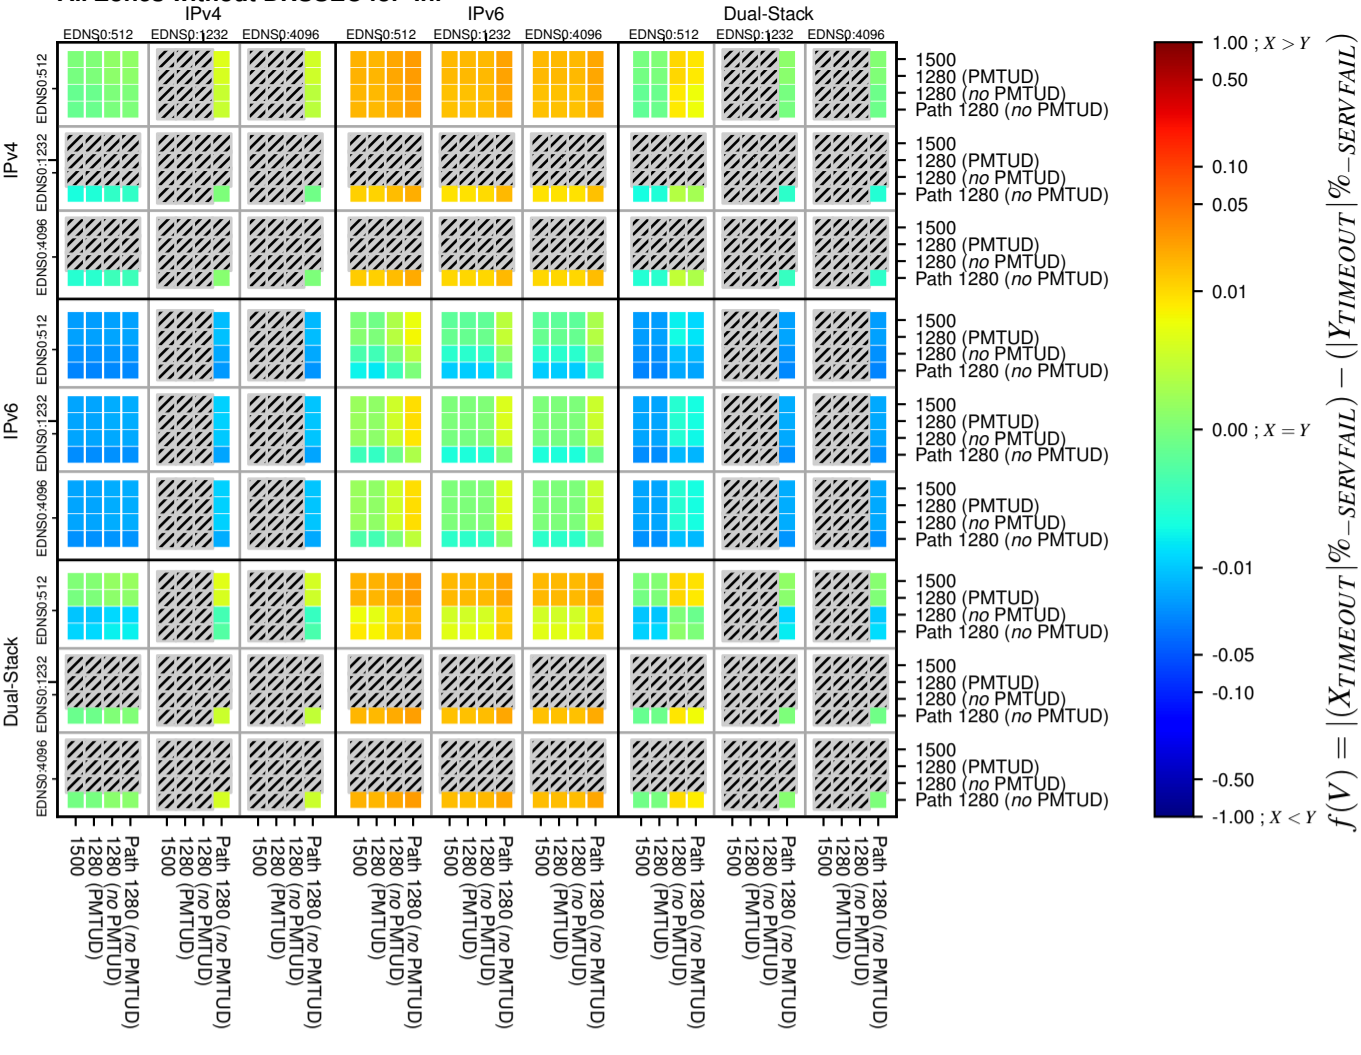

### All Zones without DNSSEC for '.nl'

### All Zones for '.nl'

$$f(V) = |(X_{TIMEOUT} \% - SERVFAIL) - (Y_{TIMEOUT} \% - SERVFAIL)|$$

$$f(V) = |(X_{TIMEOUT} \% - SERVFAIL) - (Y_{TIMEOUT} \% - SERVFAIL)|$$

$$f(V) = |(X_{TIMEOUT} \% - SERVFAIL) - (Y_{TIMEOUT} \% - SERVFAIL)|$$