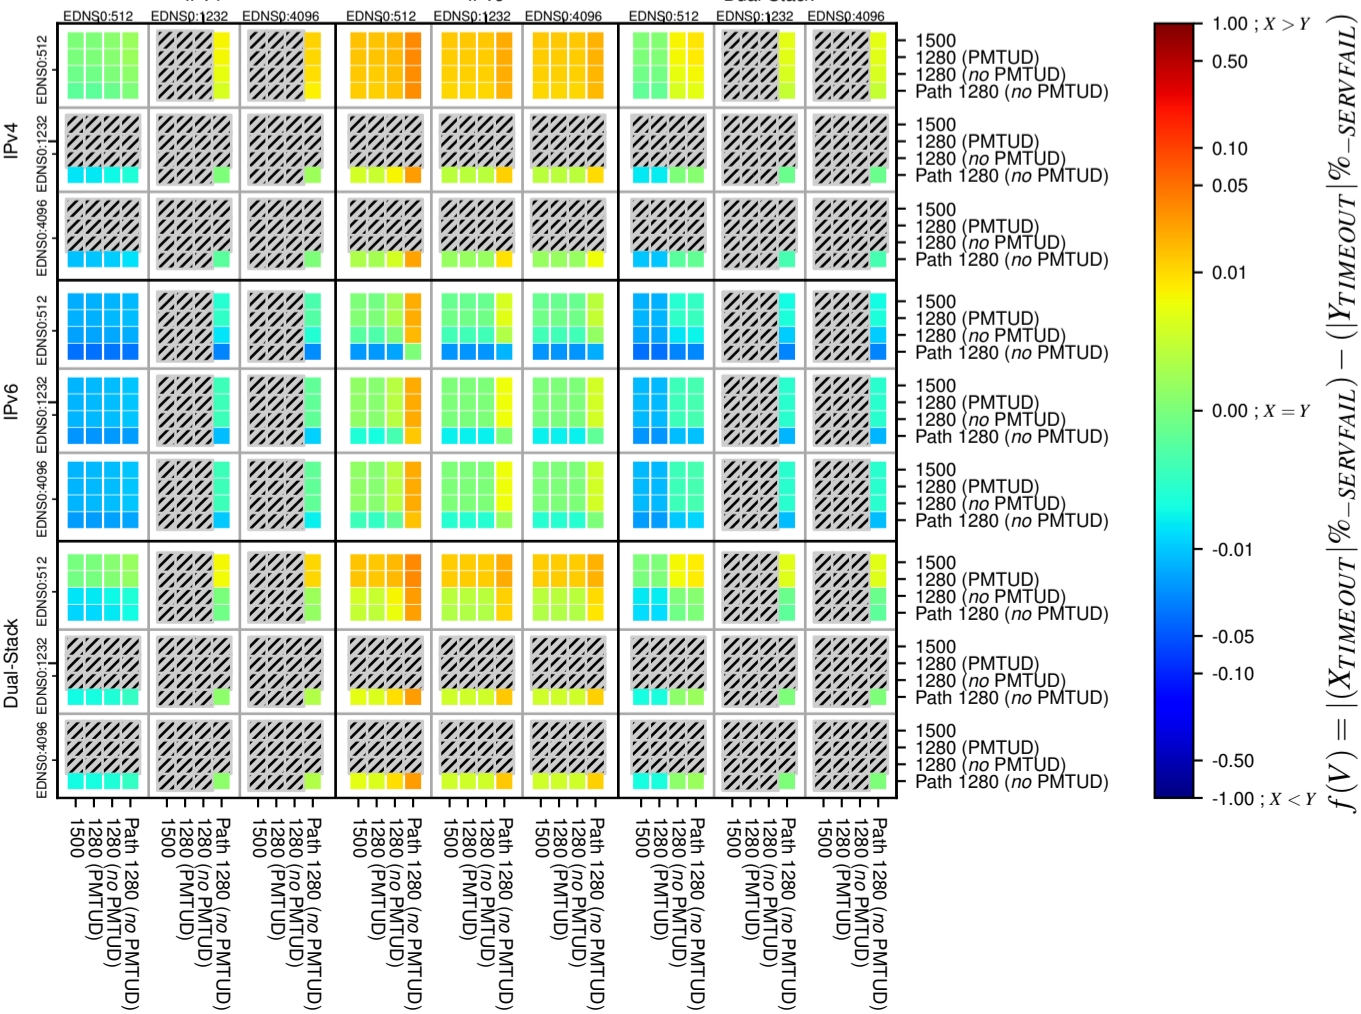

### All Zones without DNSSEC for '.nl'

### All Zones with DNSSEC for '.nl'

### All Zones for '.nl'

$$f(V) = |(X_{TIMEOUT} \% - SERVFAIL) - (Y_{TIMEOUT} \% - SERVFAIL)|$$

$$f(V) = |(X_{TIMEOUT} \% - SERVFAIL) - (Y_{TIMEOUT} \% - SERVFAIL)|$$

$$f(V) = |(X_{TIMEOUT} \% - SERVFAIL) - (Y_{TIMEOUT} \% - SERVFAIL)|$$