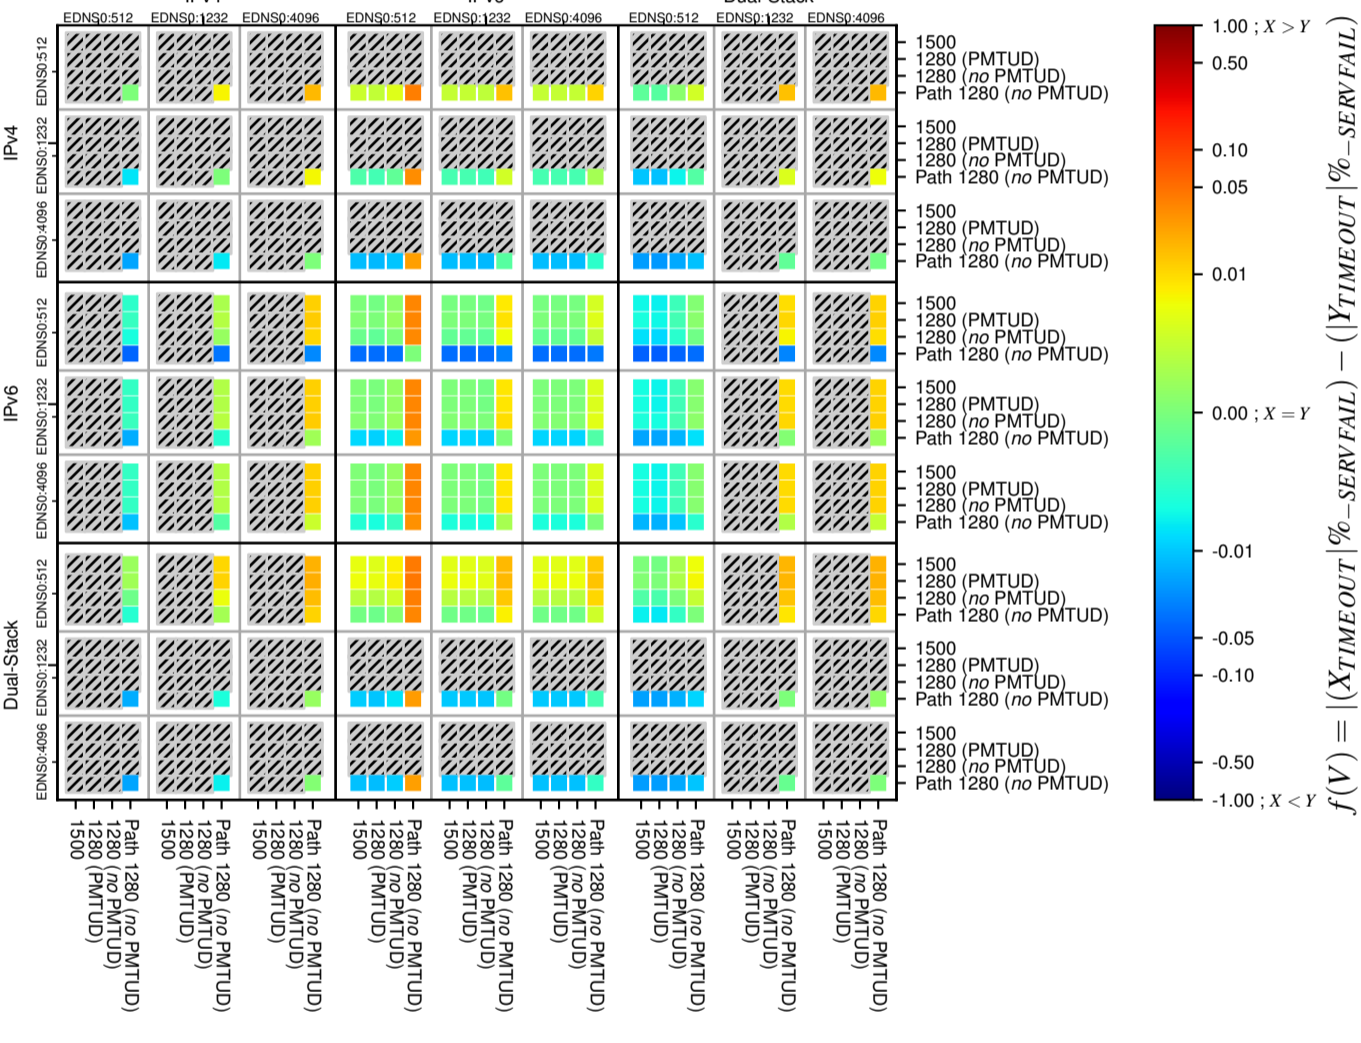

### All Zones without DNSSEC for '.nl'

### All Zones for '.nl'

$$f(V) = |(X_{TIMEOUT} \% - SERVFAIL) - (Y_{TIMEOUT} \% - SERVFAIL)|$$

$$f(V) = |(X_{TIMEOUT} \% - SERVFAIL) - (Y_{TIMEOUT} \% - SERVFAIL)|$$

$$f(V) = |(X_{TIMEOUT} \% - SERVFAIL) - (Y_{TIMEOUT} \% - SERVFAIL)|$$