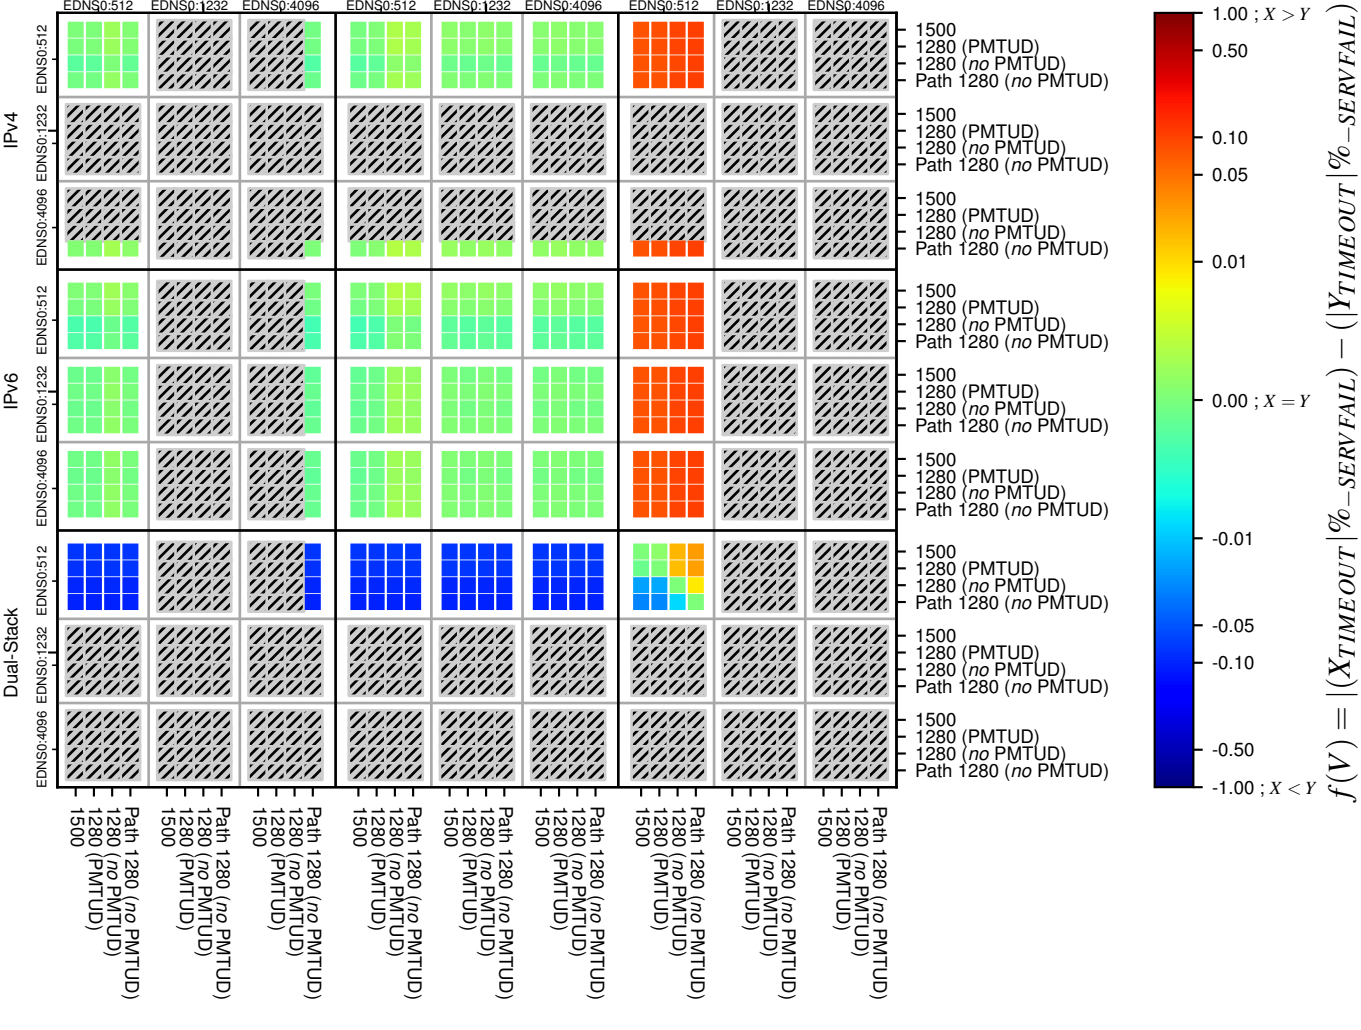

All Zones without DNSSEC for '.org'

All Zones with DNSSEC for '.org'

All Zones for '.org'

$$f(V) = |(X_{TIMEOUT} | \% - SERVFAIL) - (Y_{TIMEOUT} | \% - SERVFAIL)|$$

$$f(V) = |(X_{TIMEOUT} | \% - SERVFAIL) - (Y_{TIMEOUT} | \% - SERVFAIL)|$$

$$f(V) = |(X_{TIMEOUT} | \% - SERVFAIL) - (Y_{TIMEOUT} | \% - SERVFAIL)|$$