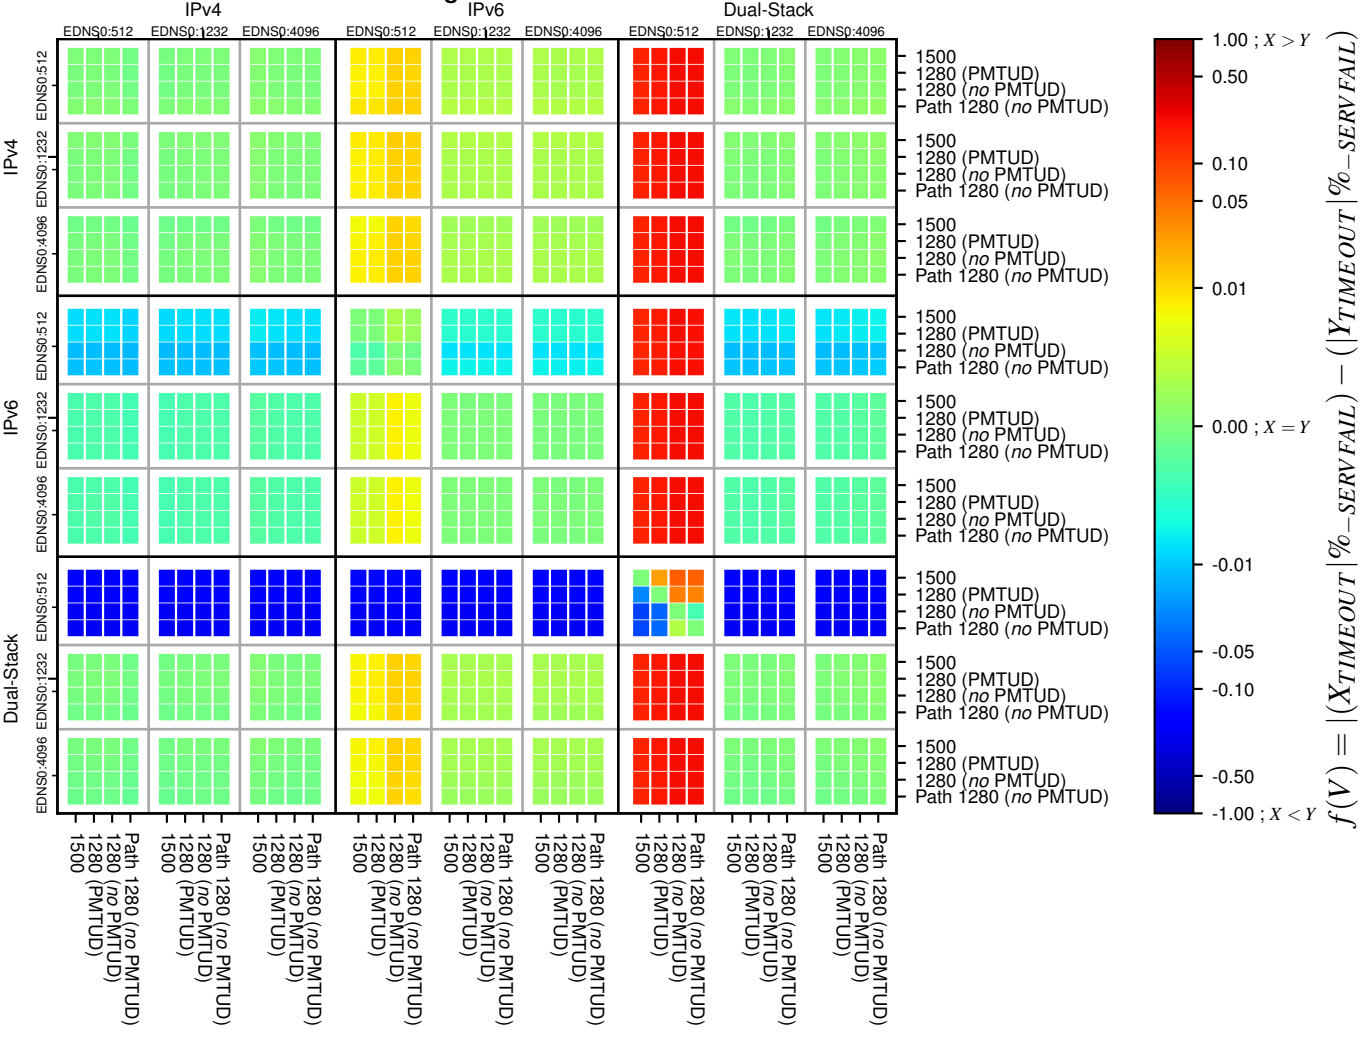

All Zones without DNSSEC for '.org'

All Zones with DNSSEC for '.org'

All Zones for '.org'

$$f(V) = |(X_{TIMEOUT} | \% - SERVFAIL) - (Y_{TIMEOUT} | \% - SERVFAIL)|$$

$$f(V) = |(X_{TIMEOUT} | \% - SERVFAIL) - (Y_{TIMEOUT} | \% - SERVFAIL)|$$

$$f(V) = |(X_{TIMEOUT} | \% - SERVFAIL) - (Y_{TIMEOUT} | \% - SERVFAIL)|$$