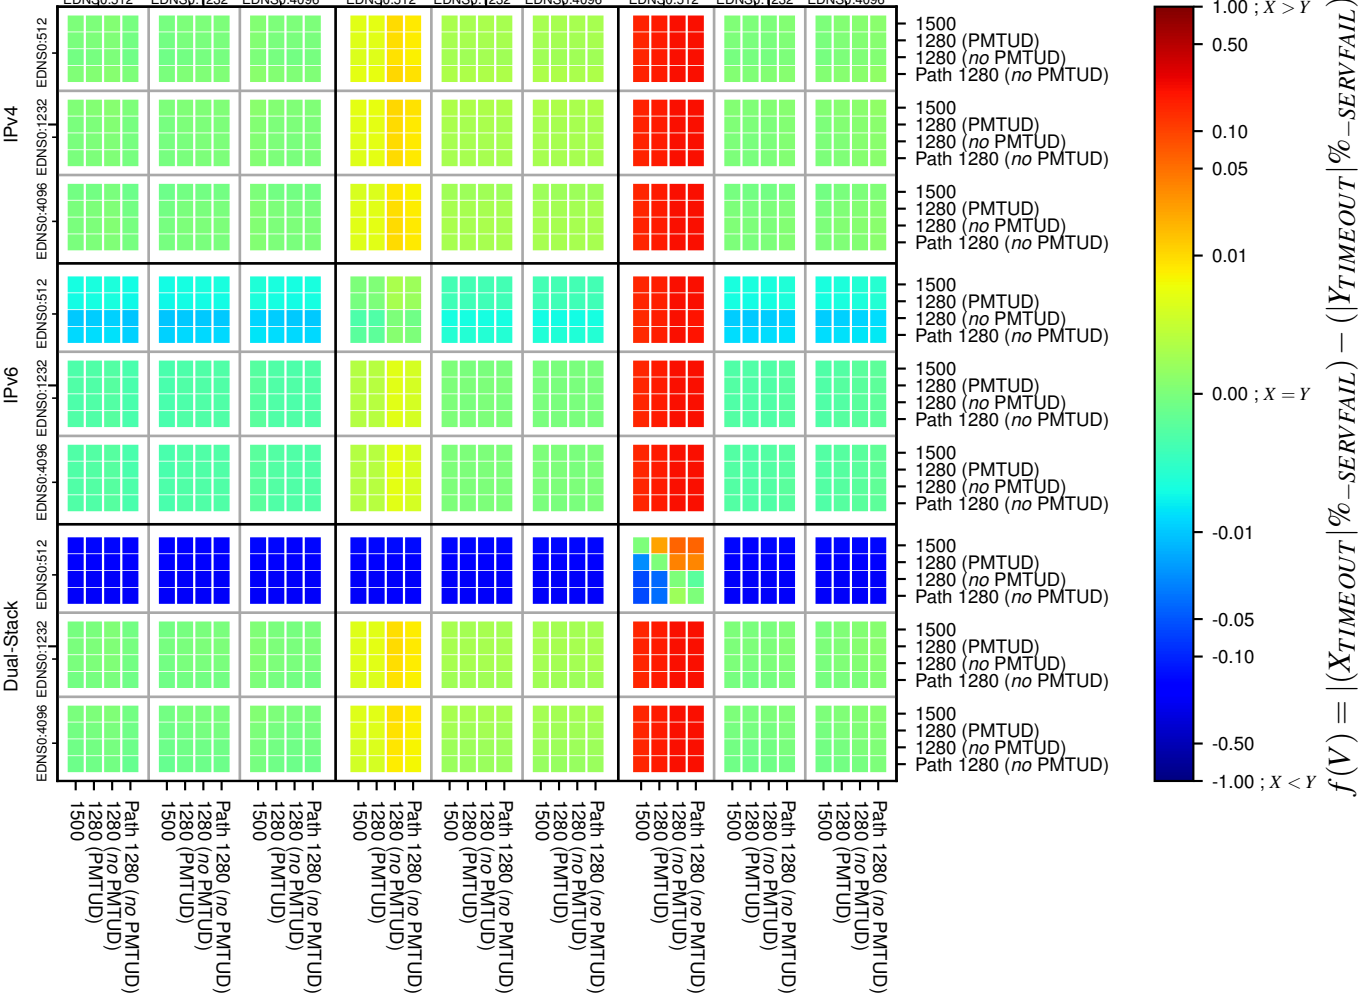

All Zones without DNSSEC for '.org'

All Zones with DNSSEC for '.org'

All Zones for '.org'

$$f(V) = |(X_{TIMEOUT} | \% - SERVFAIL) - (Y_{TIMEOUT} | \% - SERVFAIL)|$$

$$f(V) = |(X_{TIMEOUT} | \% - SERVFAIL) - (Y_{TIMEOUT} | \% - SERVFAIL)|$$

$$f(V) = |(X_{TIMEOUT} | \% - SERVFAIL) - (Y_{TIMEOUT} | \% - SERVFAIL)|$$