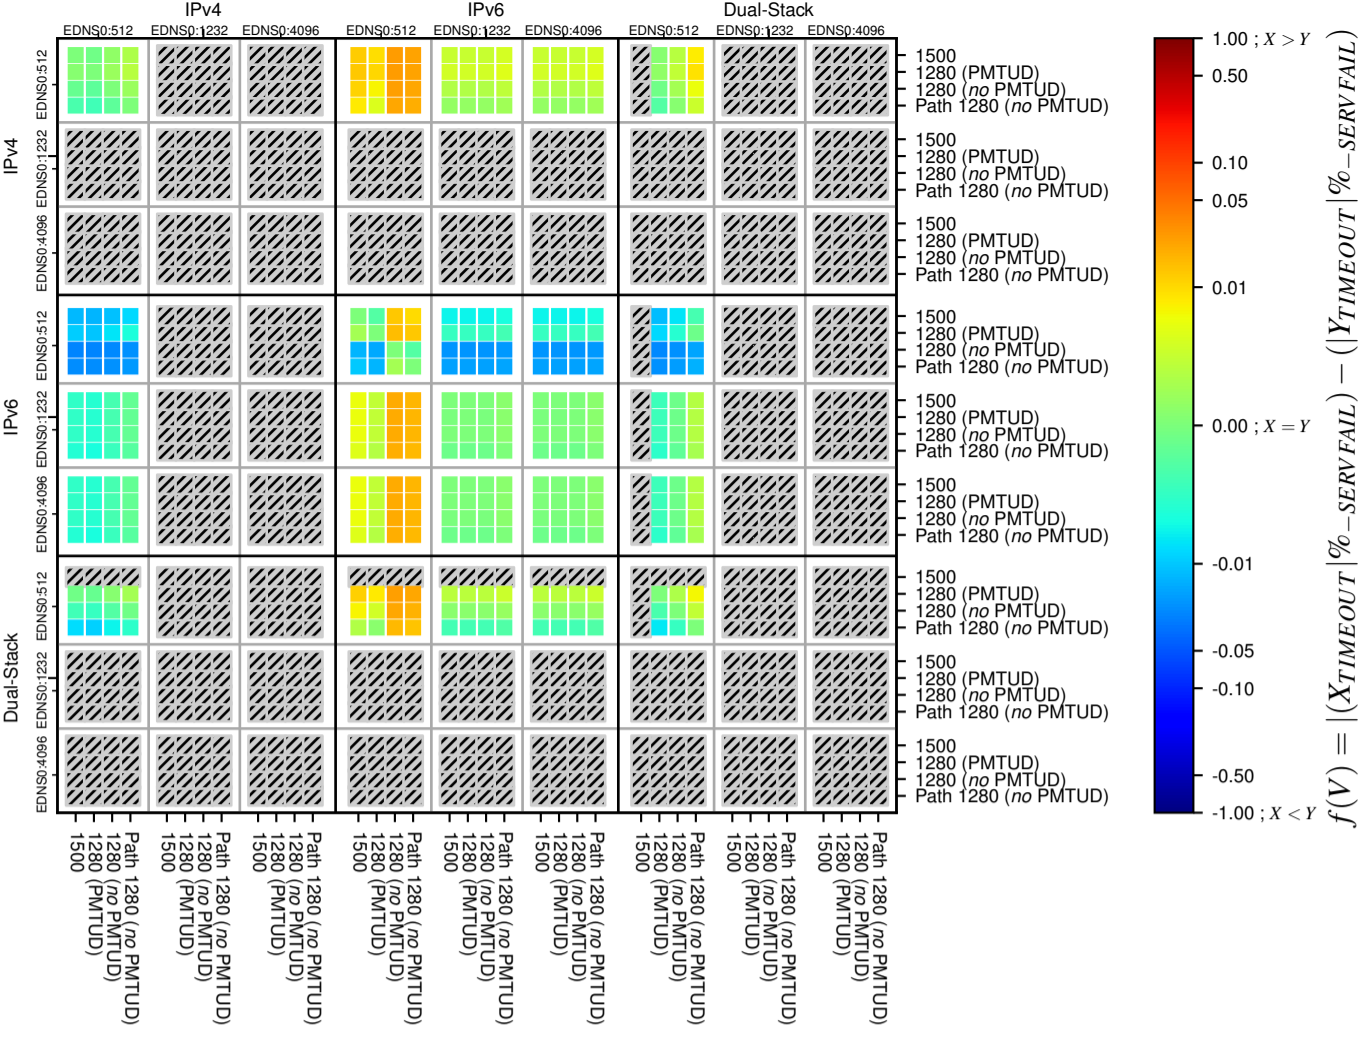

### All Zones without DNSSEC for '.se'