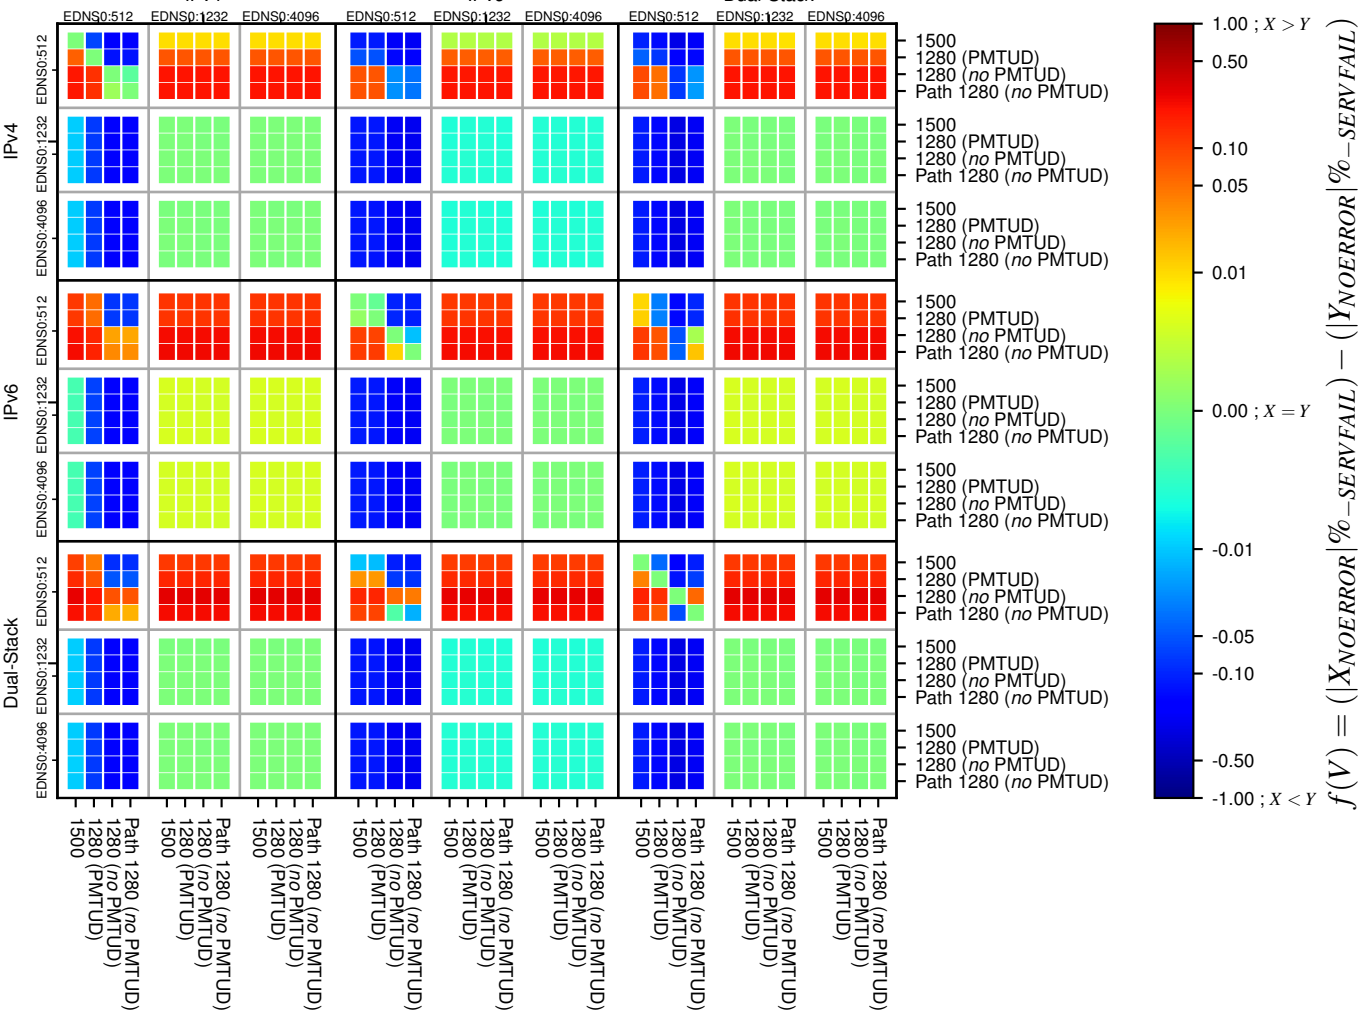

### All Zones without DNSSEC for '.jp'

### All Zones with DNSSEC for '.jp'

### All Zones for '.jp'

$$f(V) = (|X_{NOERROR}| \% - SERVFAIL) - (|Y_{NOERROR}| \% - SERVFAIL)$$

$$f(V) = (|X_{NOERROR}| \% - SERVFAIL) - (|Y_{NOERROR}| \% - SERVFAIL)$$

$$f(V) = (|X_{NOERROR}| \% - SERVFAIL) - (|Y_{NOERROR}| \% - SERVFAIL)$$