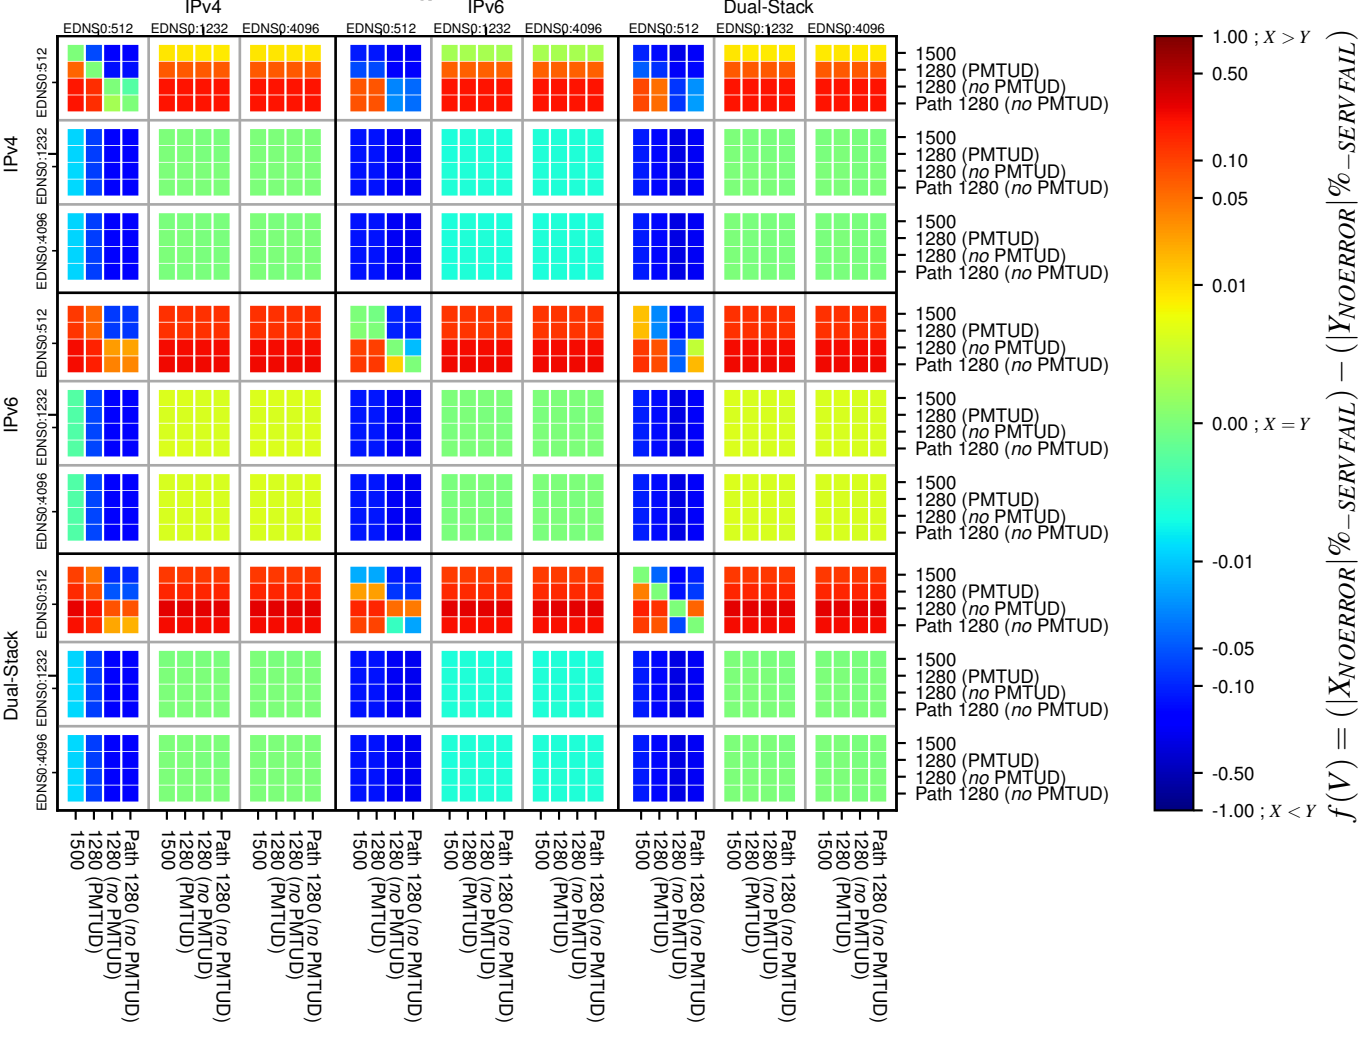

### All Zones without DNSSEC for '.jp'

### All Zones with DNSSEC for '.jp'

### All Zones for '.jp'

$$f(V) = (|X_{NOERROR}| \% - SERVFAIL) - (|Y_{NOERROR}| \% - SERVFAIL)$$

$$f(V) = (|X_{NOERROR}| \% - SERVFAIL) - (|Y_{NOERROR}| \% - SERVFAIL)$$

$$f(V) = (|X_{NOERROR}| \% - SERVFAIL) - (|Y_{NOERROR}| \% - SERVFAIL)$$