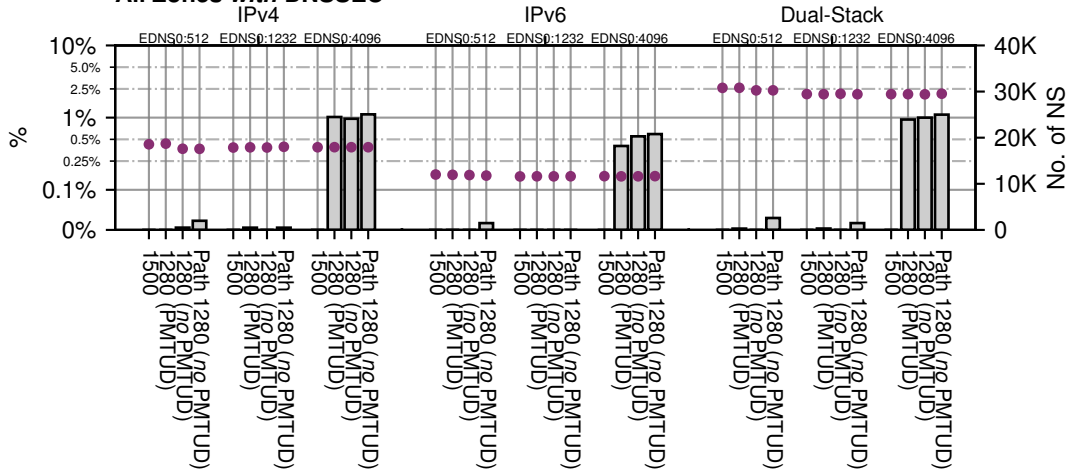

UDP packet too big

All Zones with DNSSEC