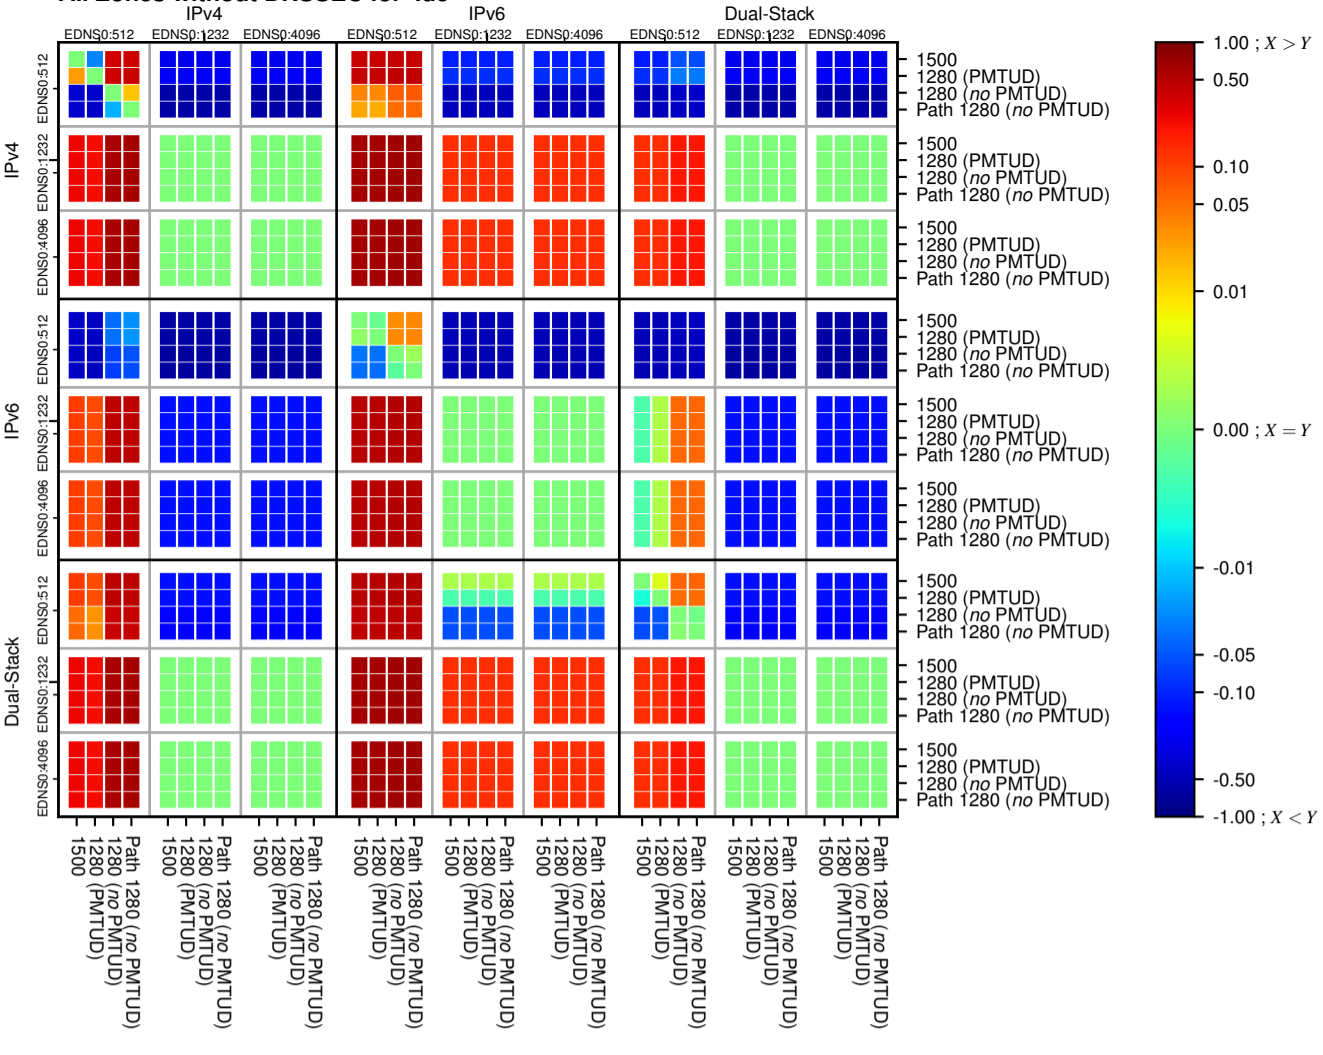

### All Zones without DNSSEC for '.de'