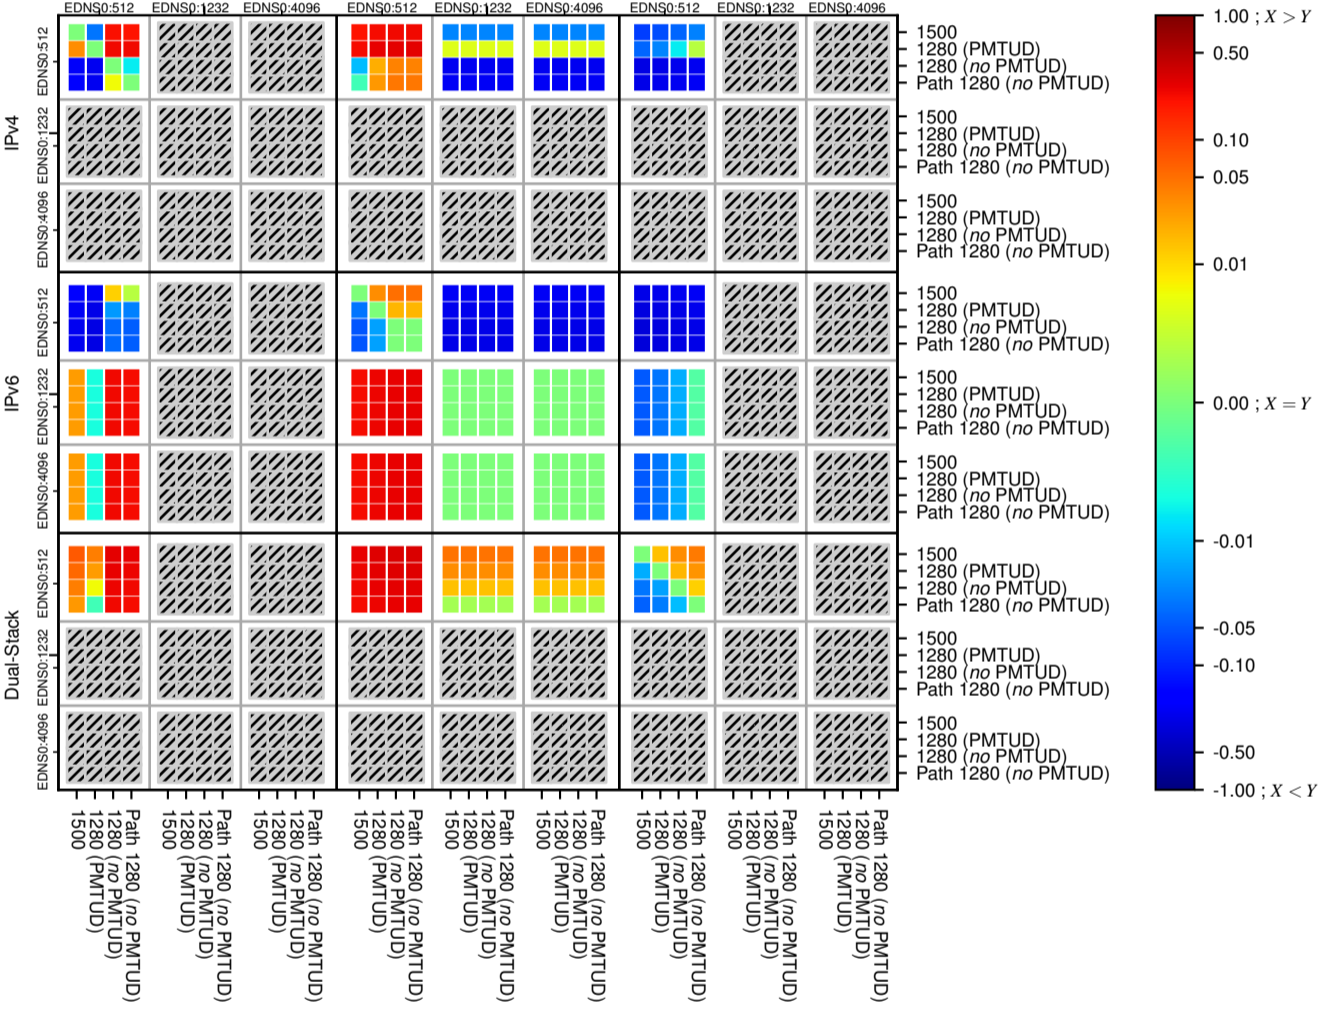

All Zones with DNSSEC for '.de'