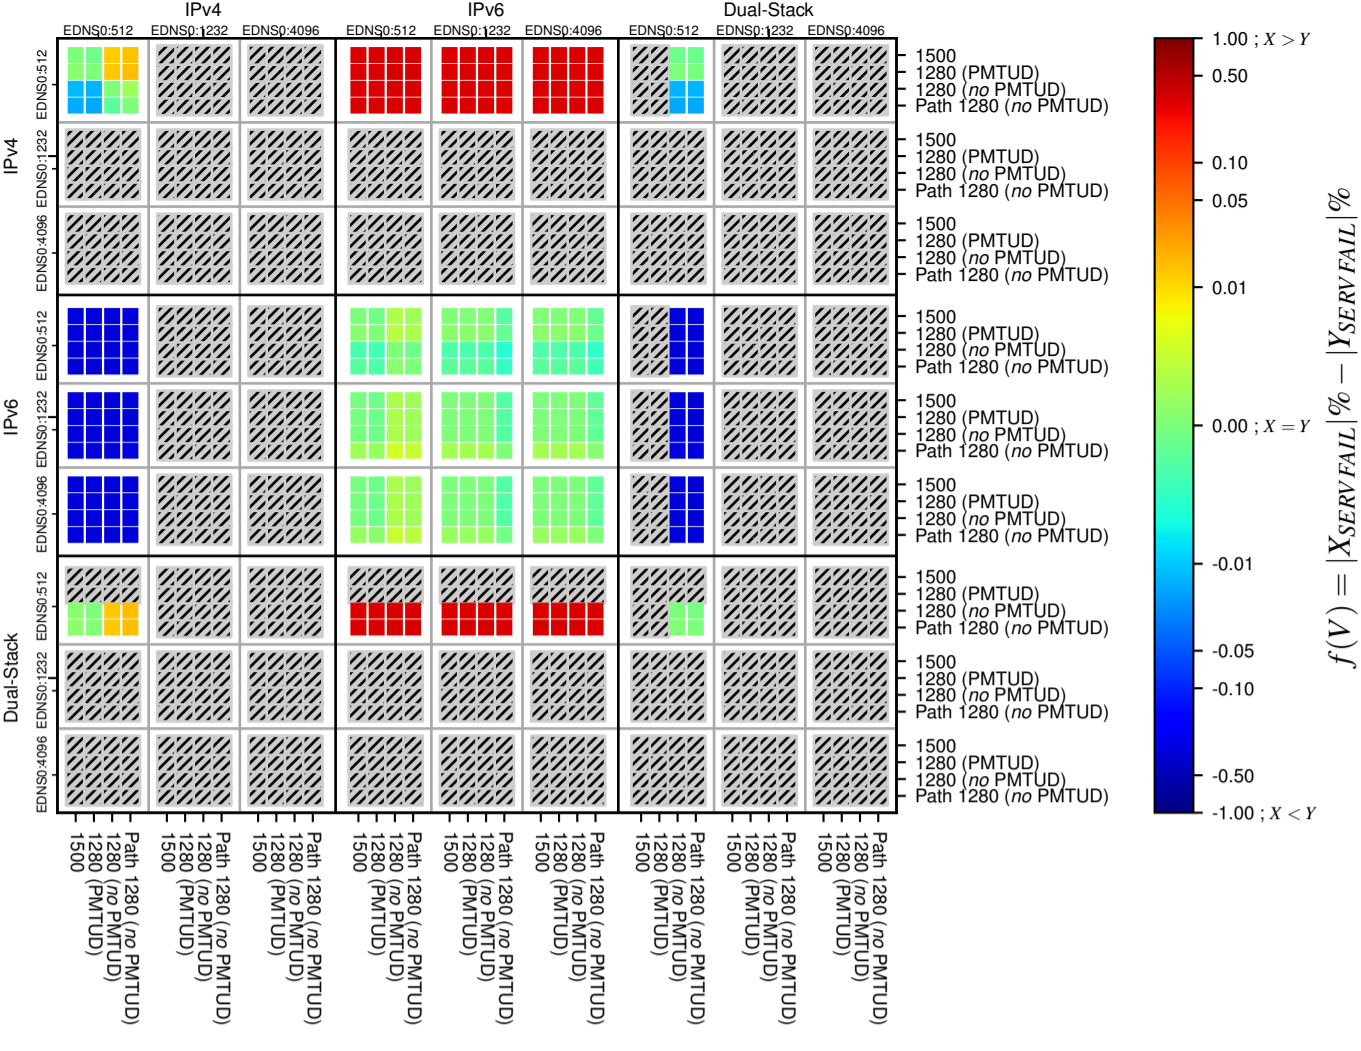

All Zones without DNSSEC for '.nl'

All Zones with DNSSEC for '.nl'

All Zones for '.nl'