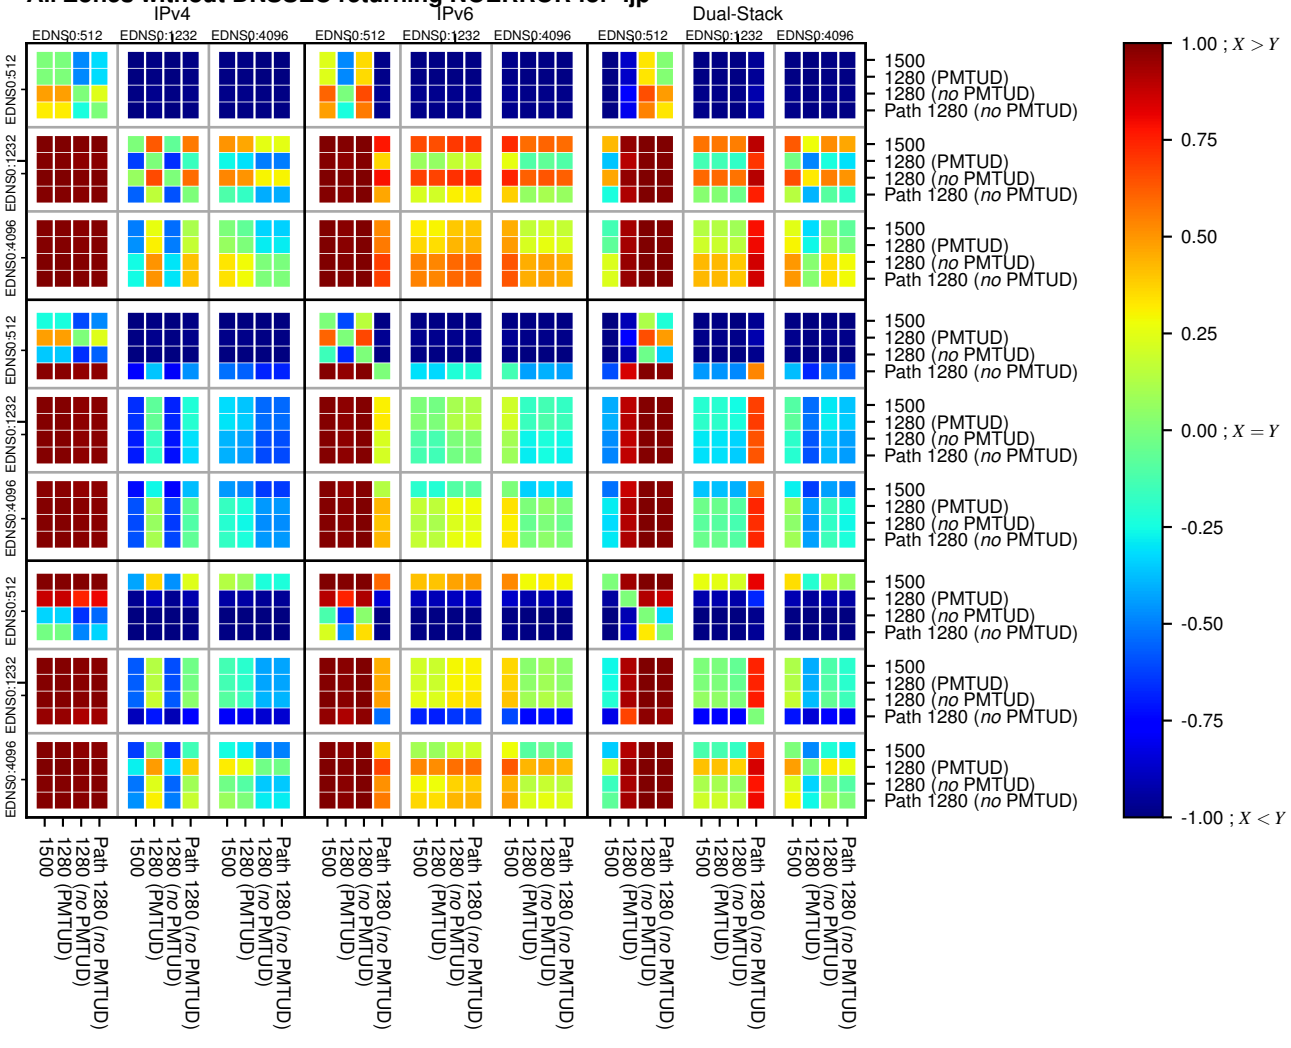

### All Zones without DNSSEC returning NOERROR for '.jp'

### All Zones with DNSSEC returning NOERROR for '.jp'