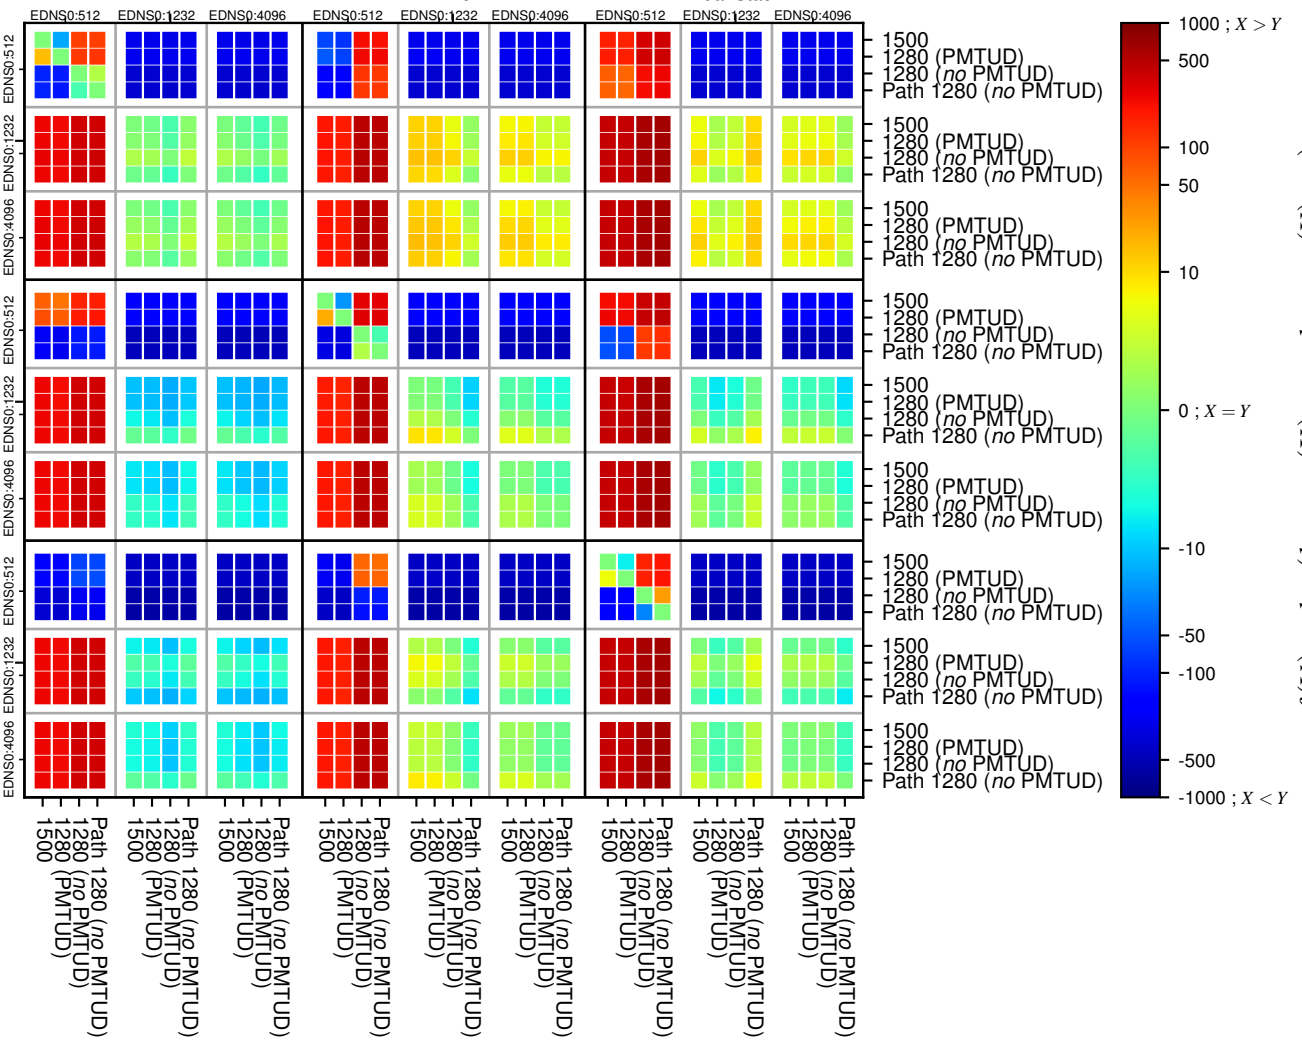

All Zones without DNSSEC returning NOERROR for '.all_psl_domains'

All Zones with DNSSEC returning NOERROR for '.all_psl_domains'

All Zones returning NOERROR for '.all_psl_domains'