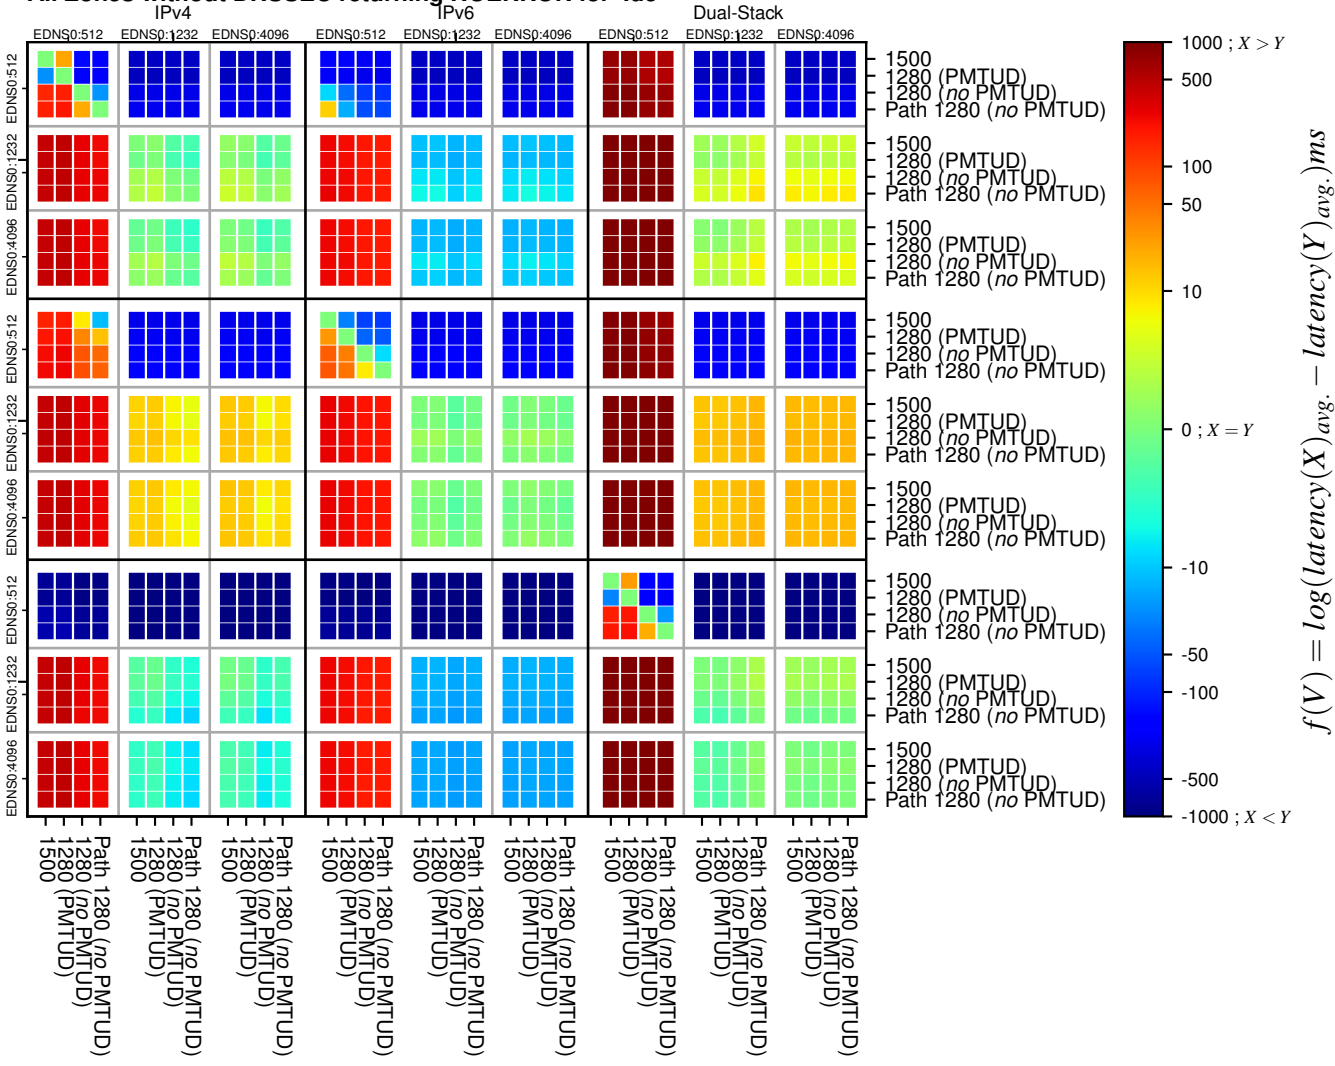

All Zones without DNSSEC returning NOERROR for '.de'

All Zones with DNSSEC returning NOERROR for '.de'

All Zones returning NOERROR for '.de'