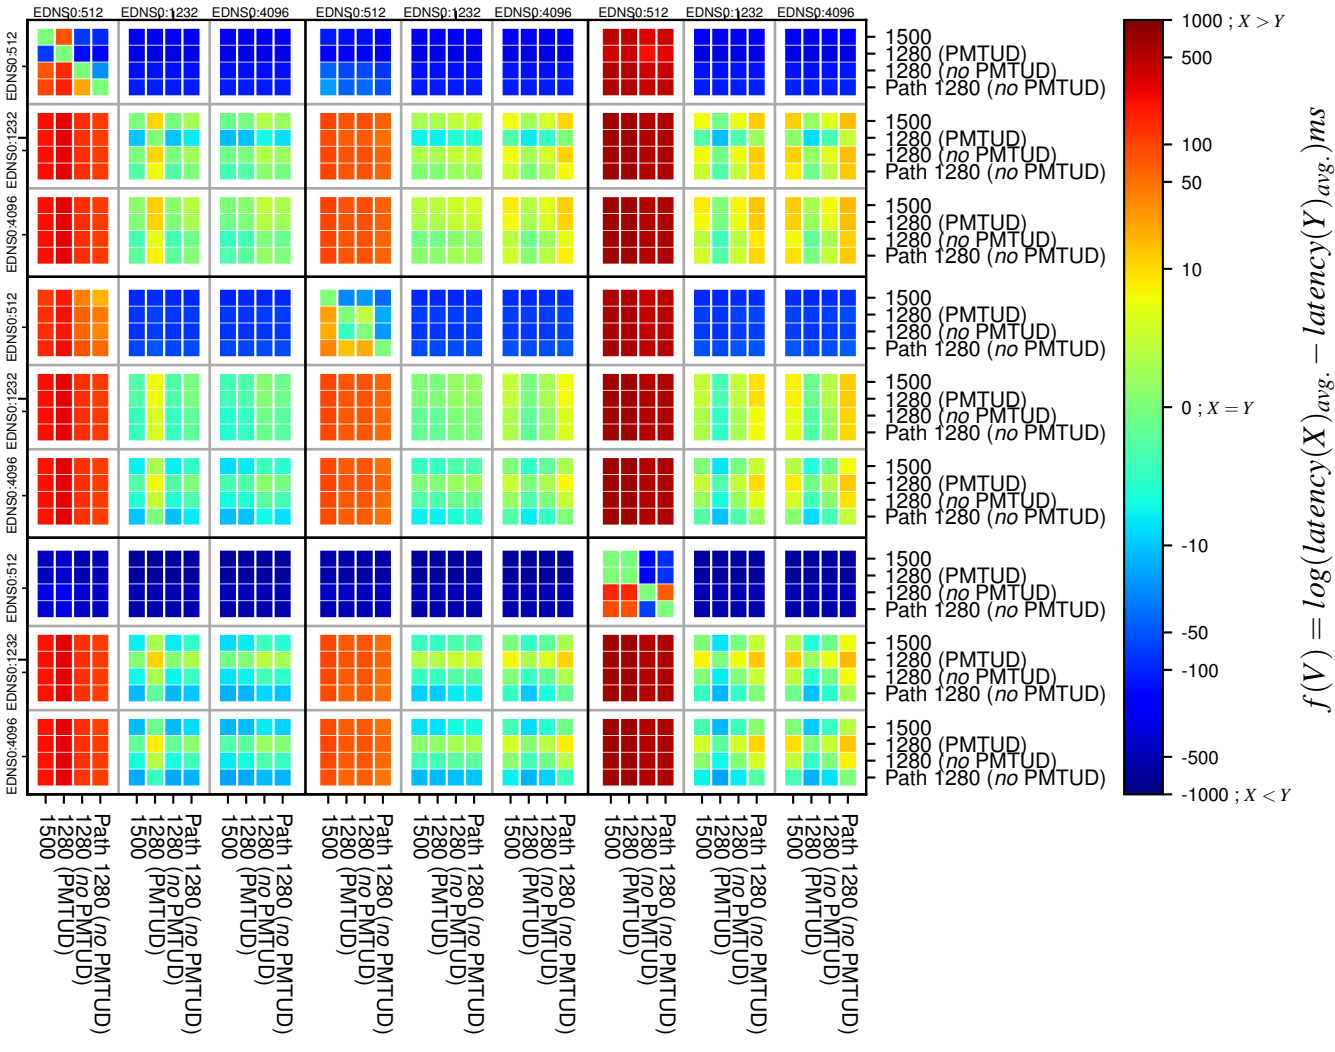

All Zones without DNSSEC returning NOERROR for '.de'

All Zones with DNSSEC returning NOERROR for '.de'

All Zones returning NOERROR for '.de'