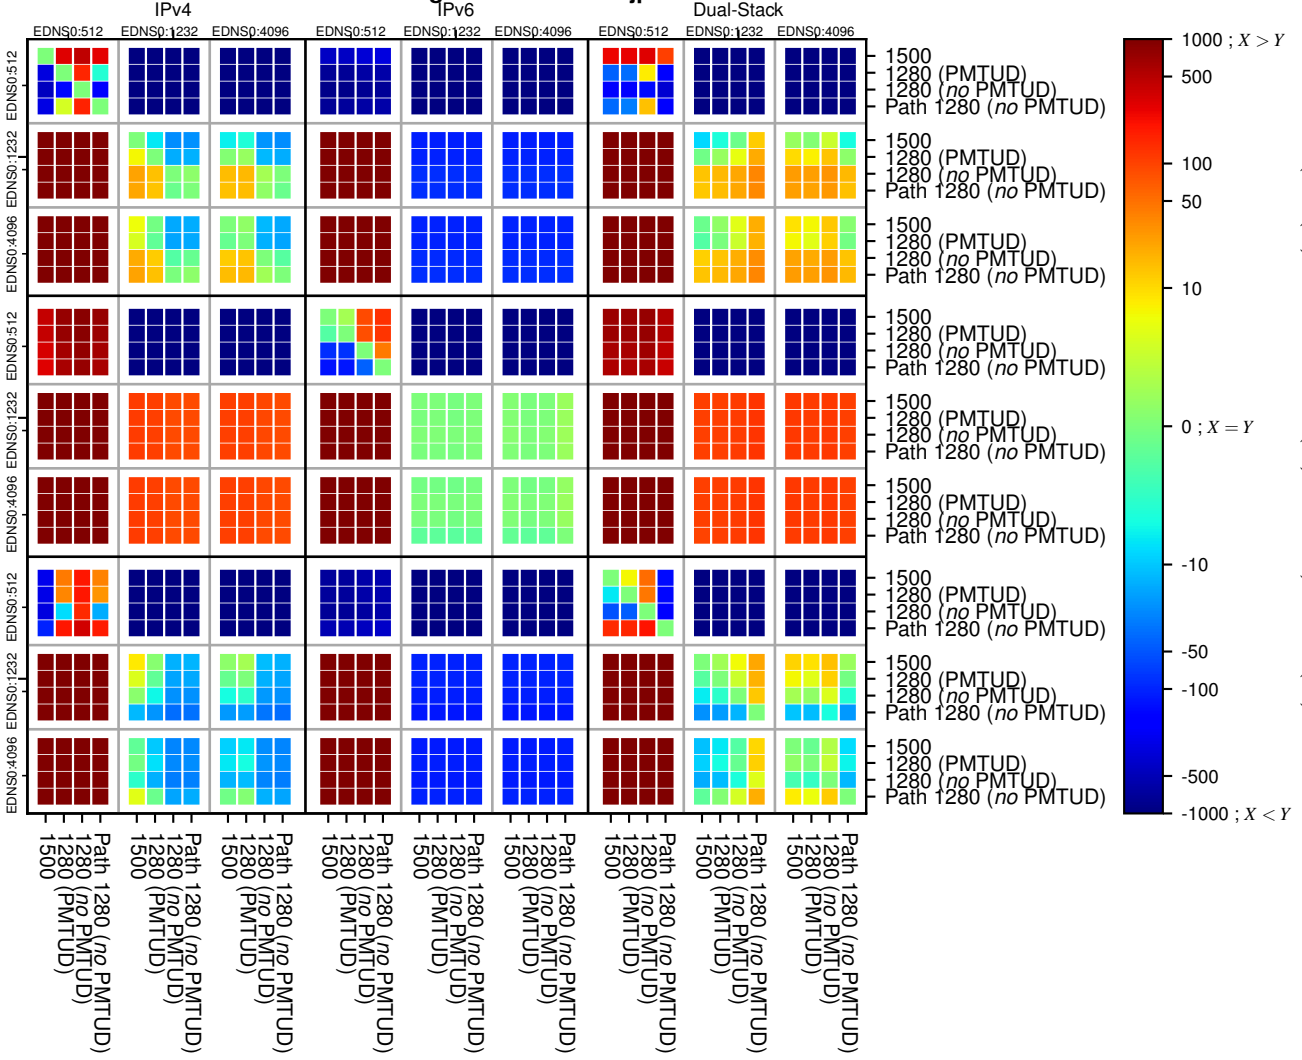

### All Zones without DNSSEC returning NOERROR for '.jp'

### All Zones with DNSSEC returning NOERROR for '.jp'