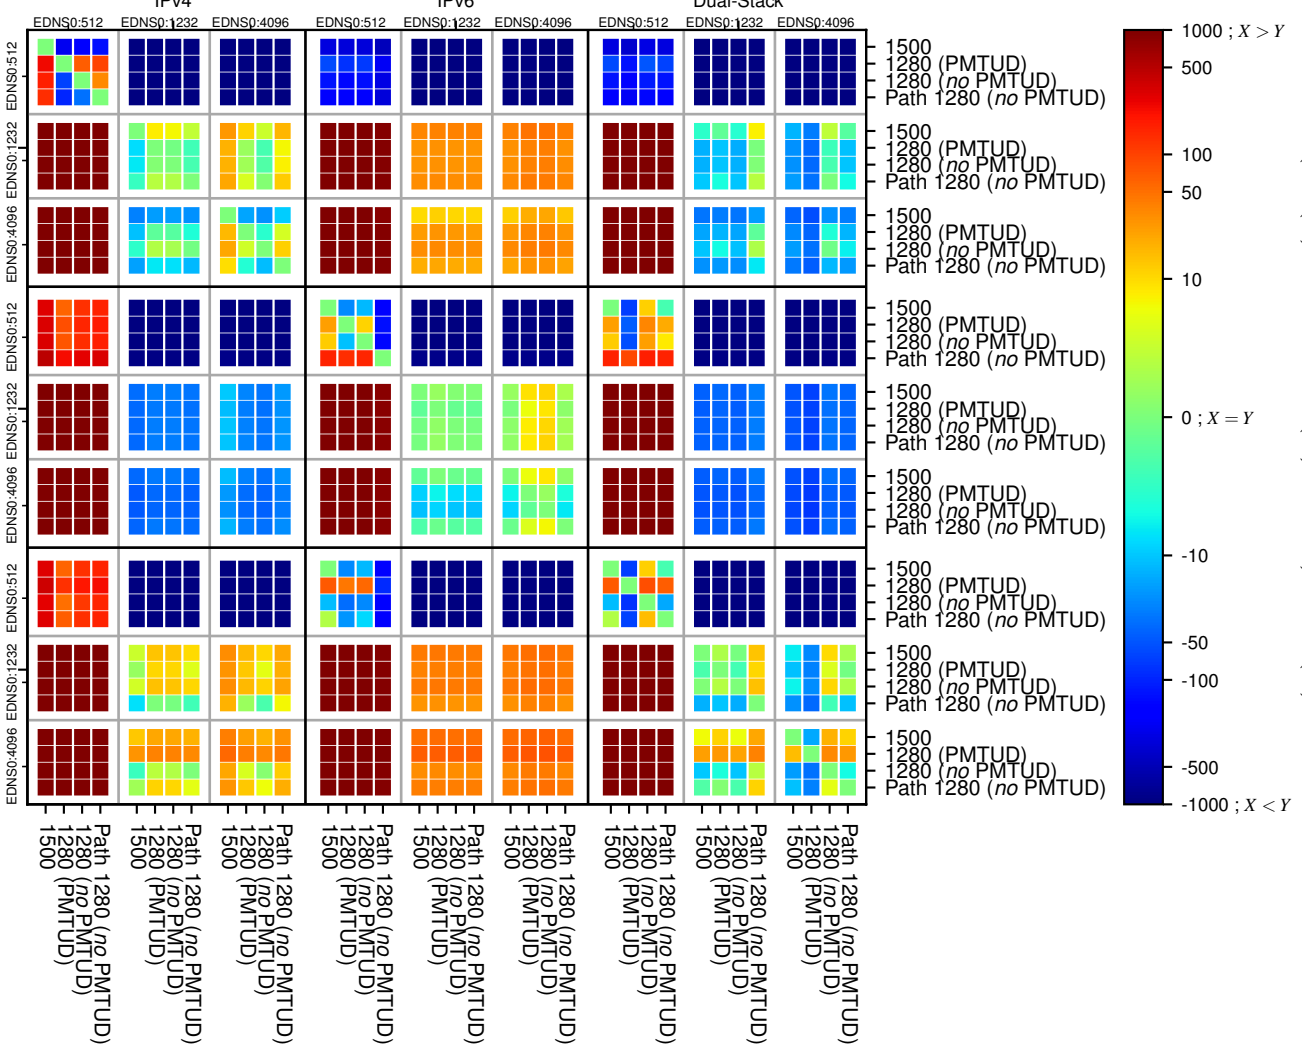

### All Zones without DNSSEC returning NOERROR for '.jp'

### All Zones with DNSSEC returning NOERROR for '.jp'