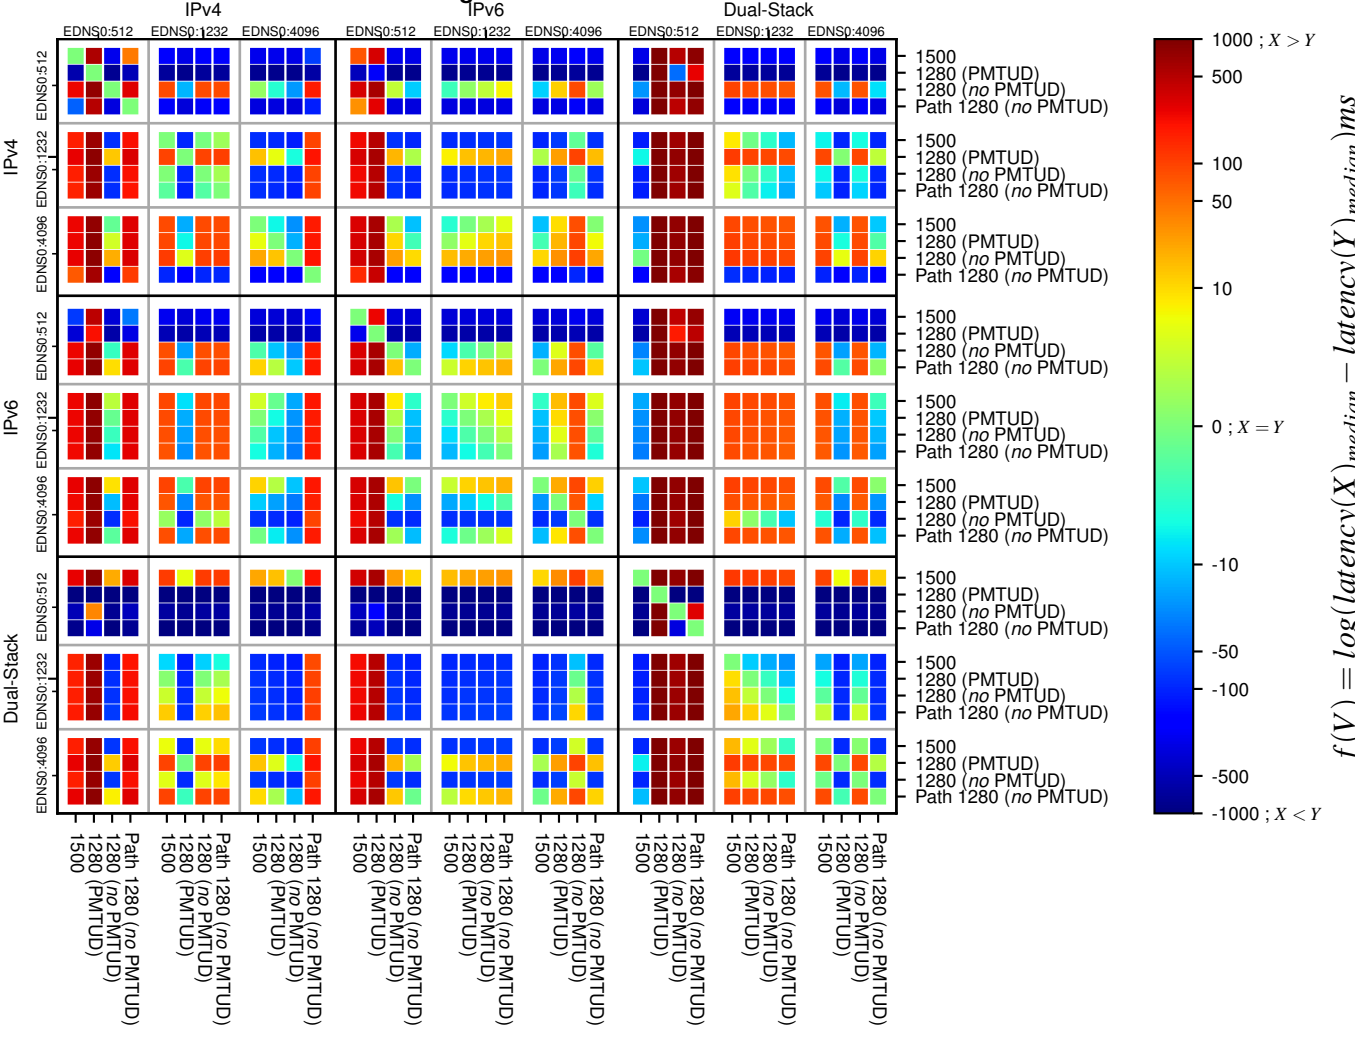

### All Zones without DNSSEC returning NOERROR for '.de'