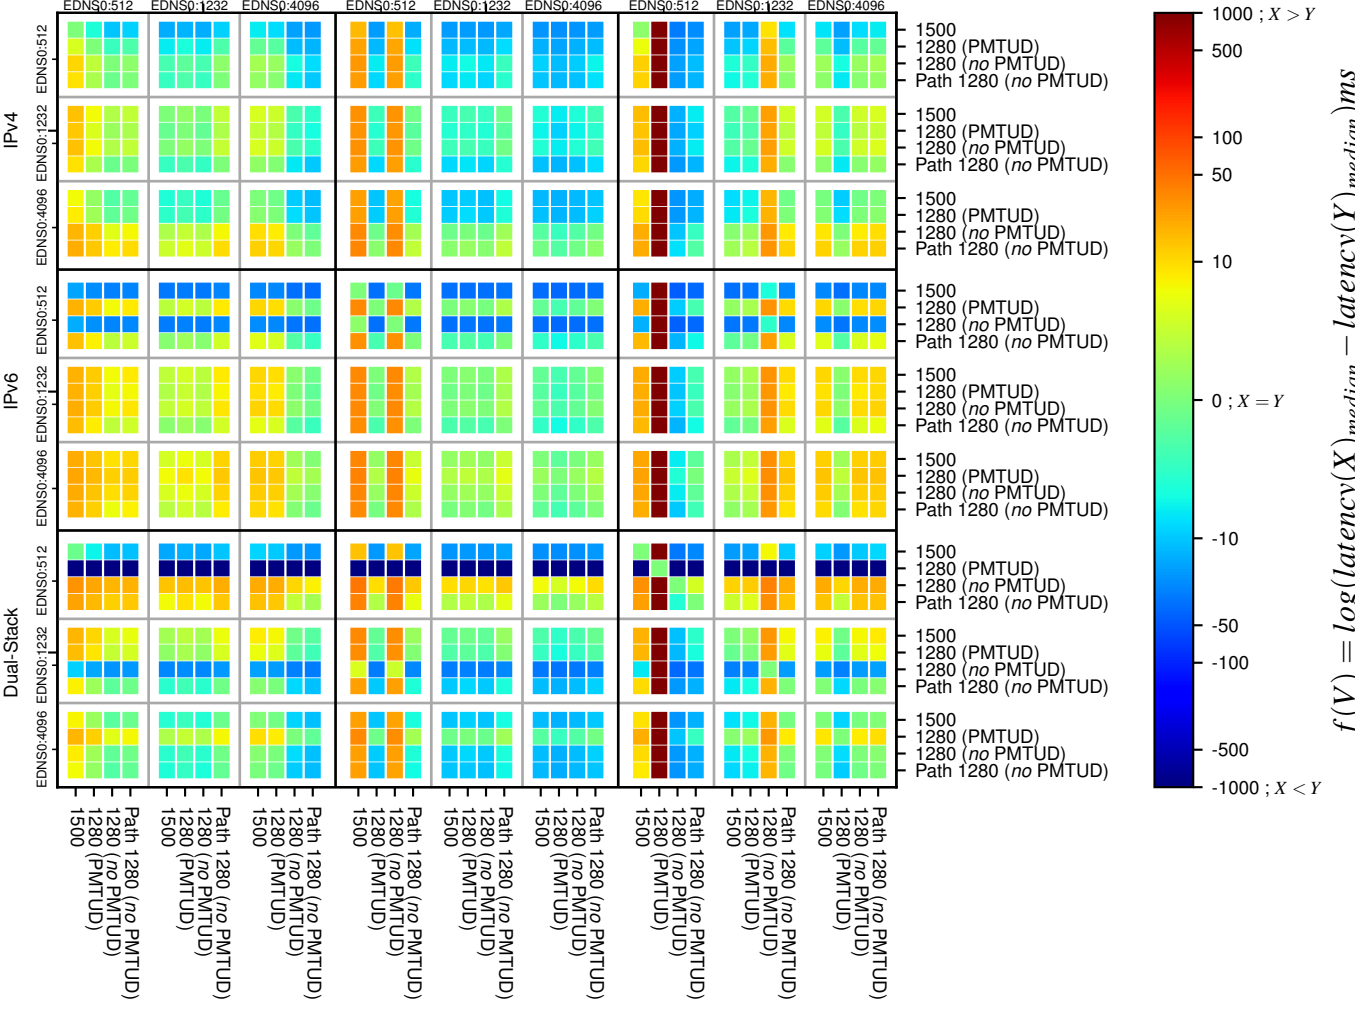

### All Zones without DNSSEC returning NOERROR for '.de'

### All Zones with DNSSEC returning NOERROR for '.de'