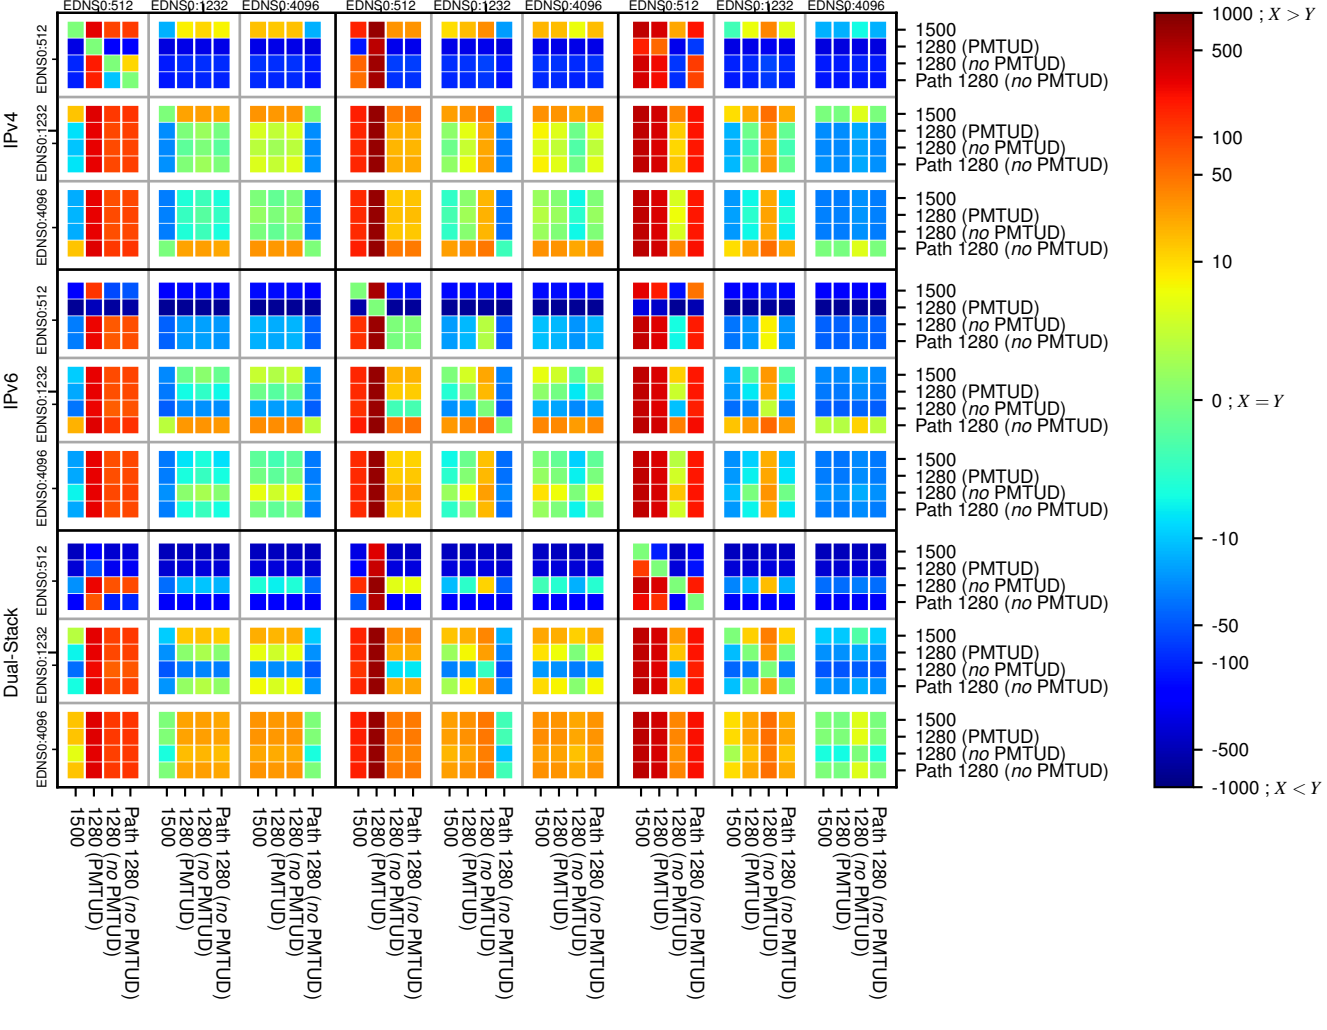

All Zones without DNSSEC returning NOERROR for '.it'

All Zones with DNSSEC returning NOERROR for '.it'

All Zones returning NOERROR for '.it'

$$f(V) = \log(\text{latency}(X)_{\text{median}} - \text{latency}(Y)_{\text{median}}) \text{ms}$$

$$f(V) = \log(\text{latency}(X)_{\text{median}} - \text{latency}(Y)_{\text{median}}) \text{ms}$$

$$f(V) = \log(\text{latency}(X)_{\text{median}} - \text{latency}(Y)_{\text{median}}) \text{ms}$$