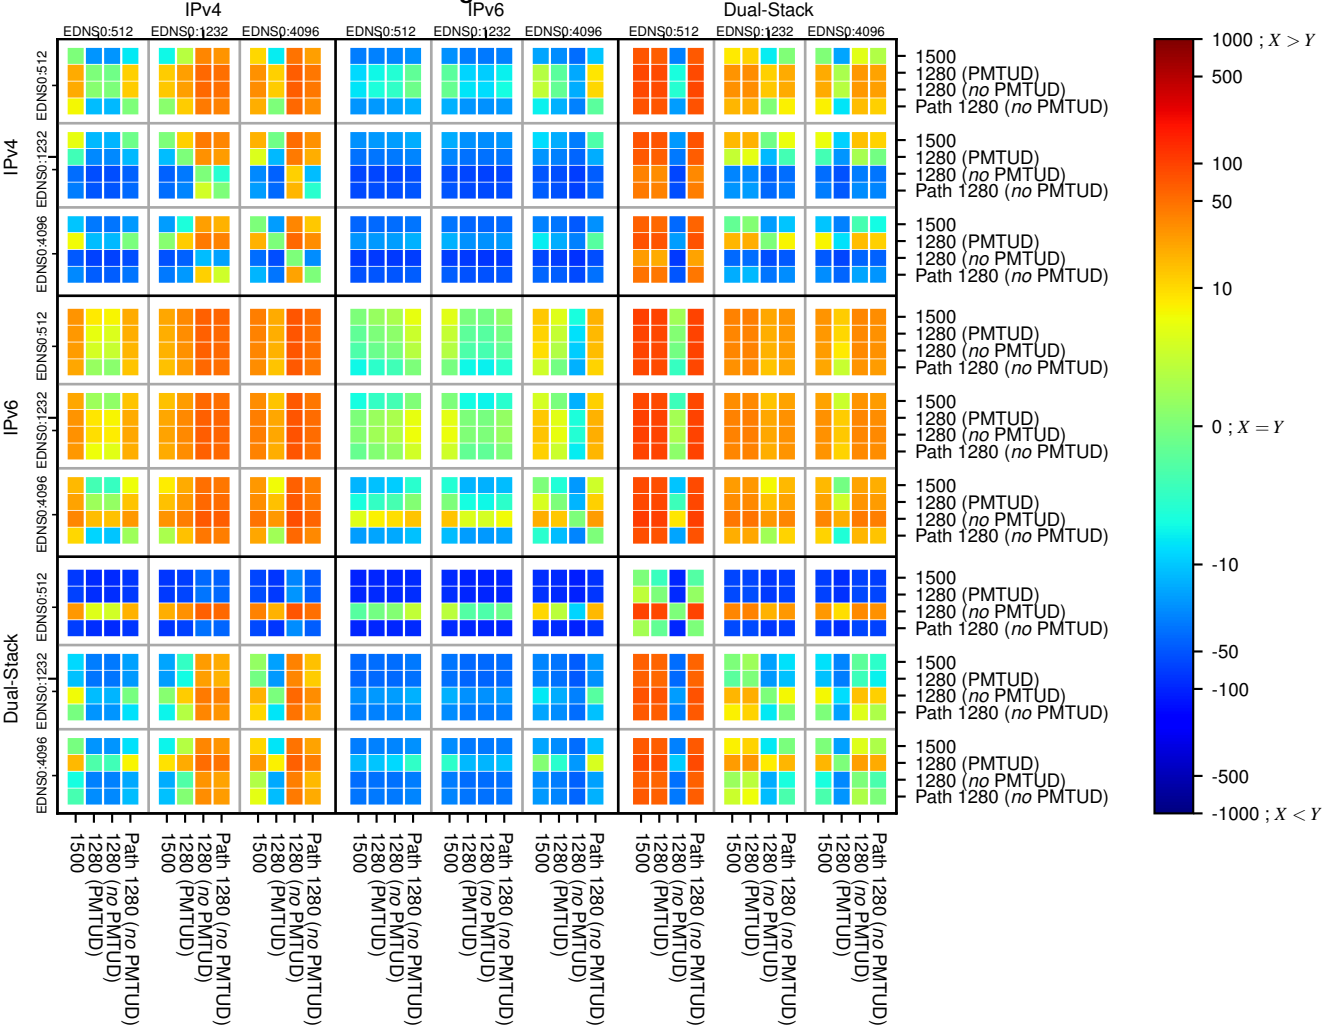

All Zones without DNSSEC returning NOERROR for '.se'

All Zones with DNSSEC returning NOERROR for '.se'

All Zones returning NOERROR for '.se'