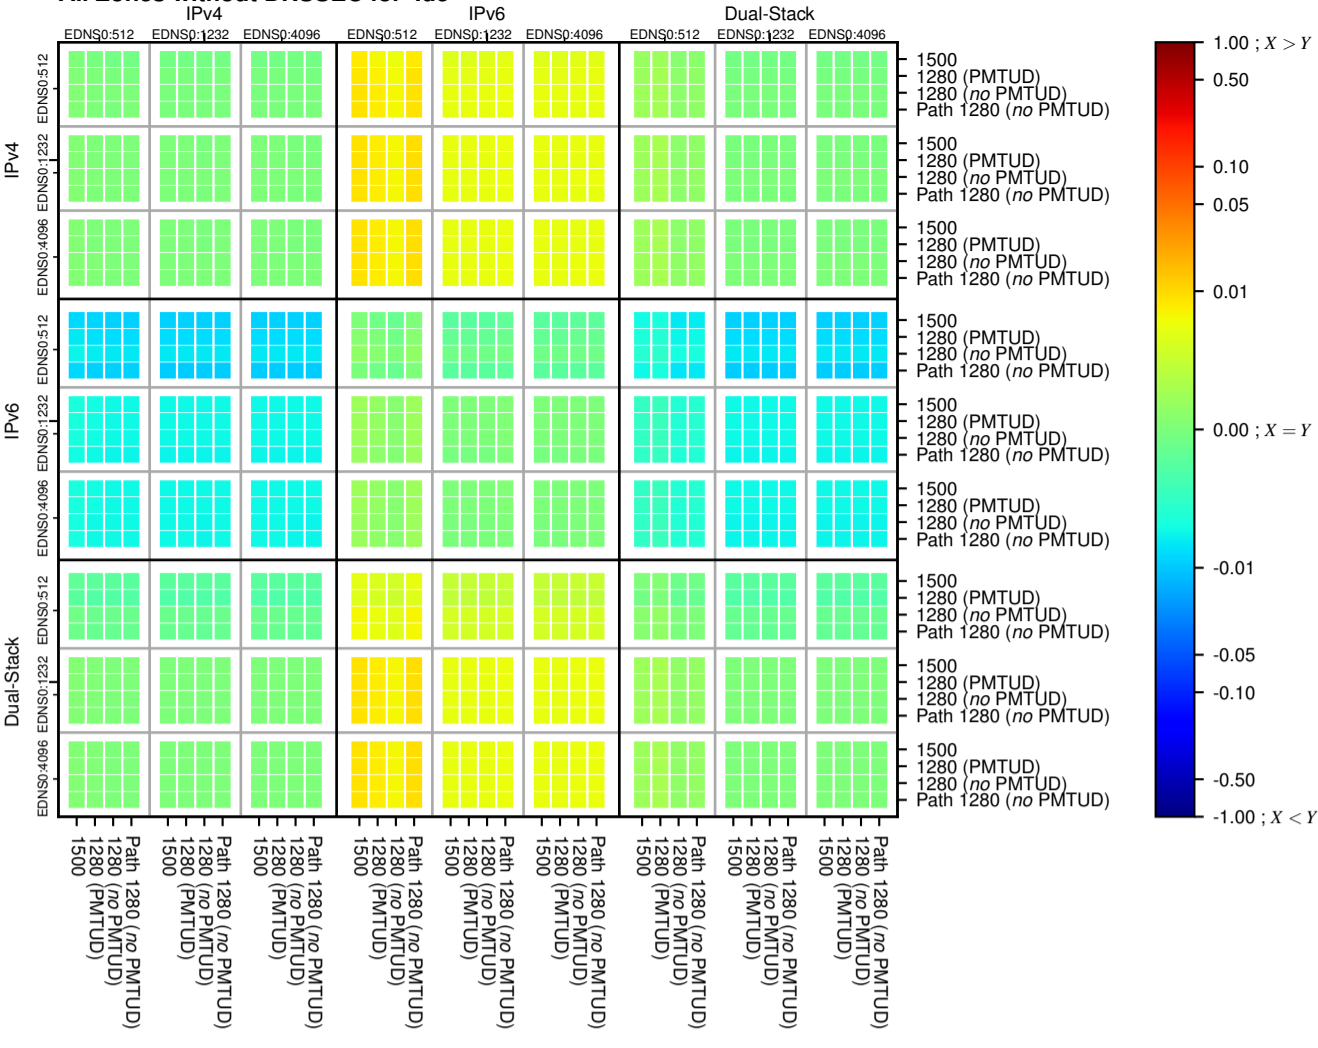

### All Zones without DNSSEC for '.de'