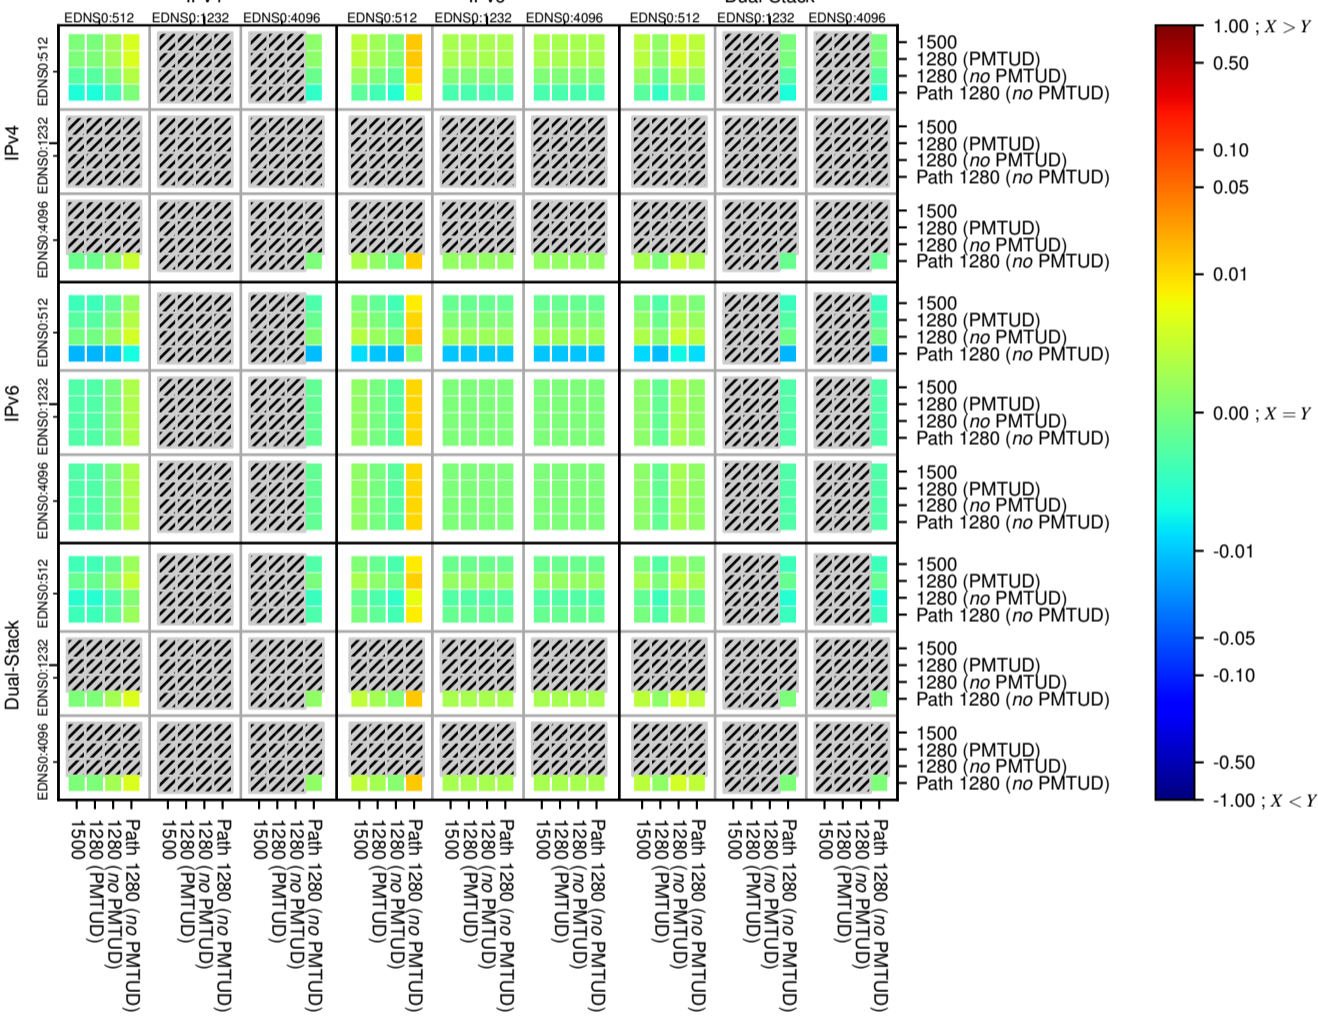

All Zones with DNSSEC for '.de'