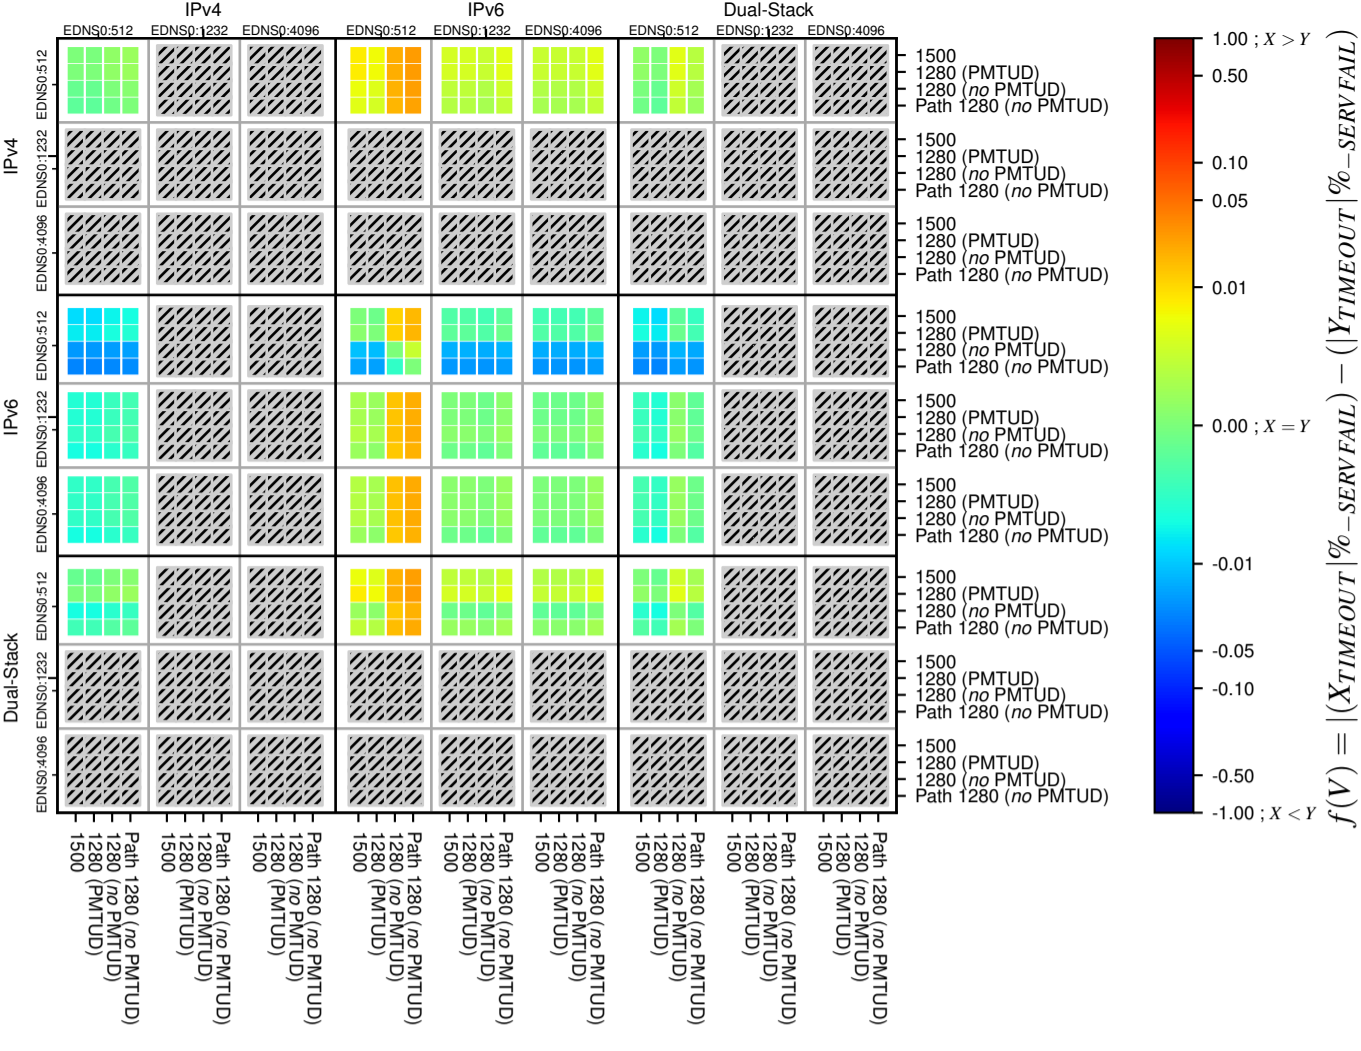

All Zones without DNSSEC for '.se'

All Zones with DNSSEC for '.se'

All Zones for '.se'