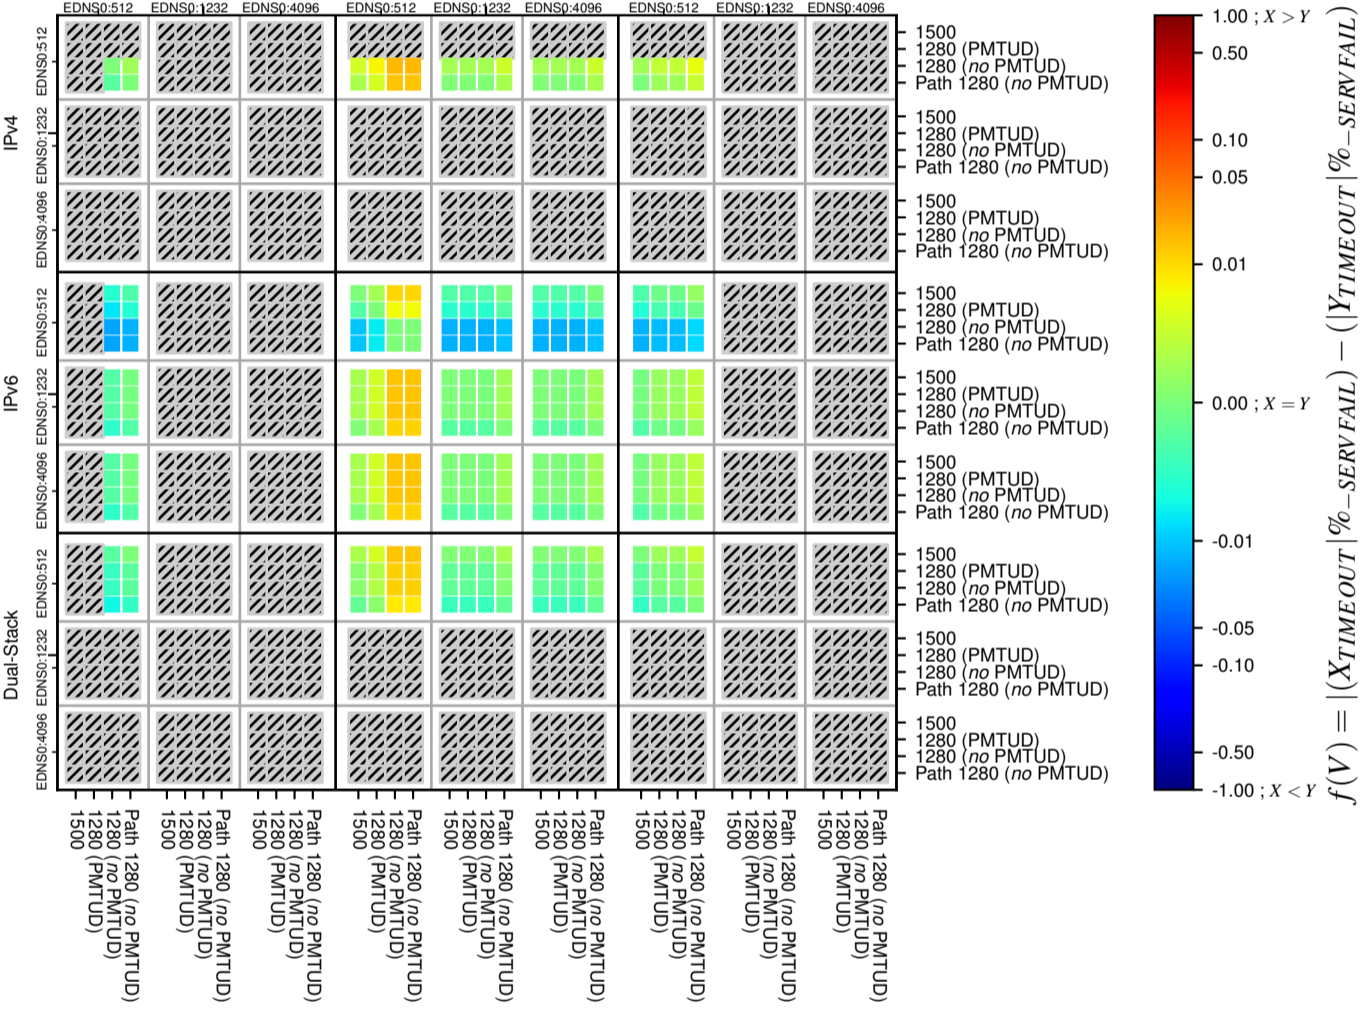

All Zones without DNSSEC for '.se'

All Zones with DNSSEC for '.se'

All Zones for '.se'