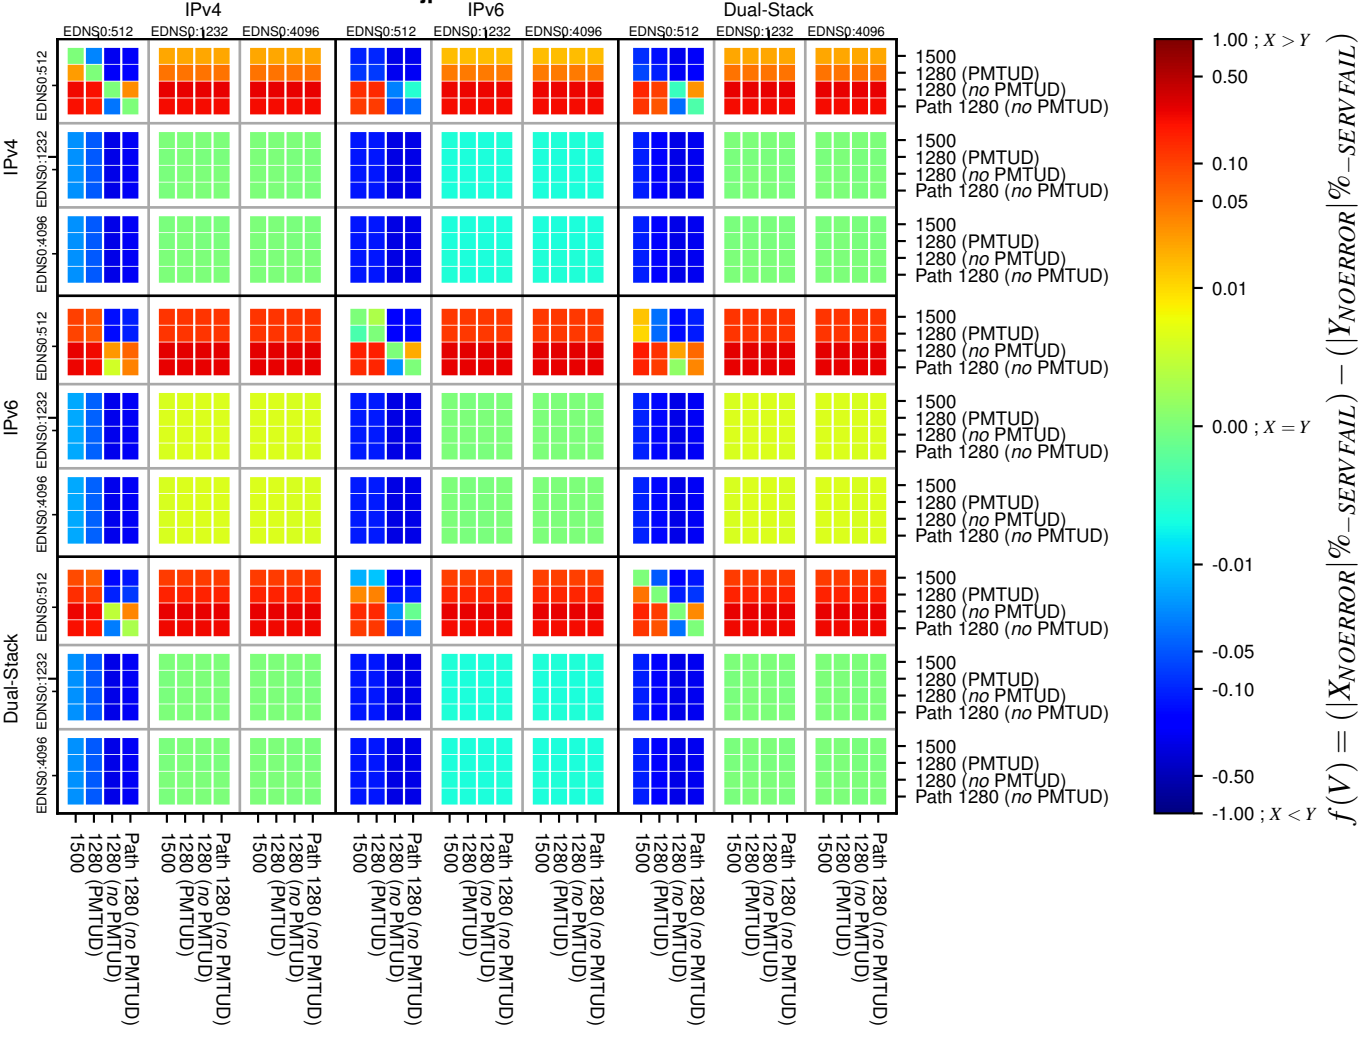

All Zones without DNSSEC for '.jp'

All Zones with DNSSEC for '.jp'

All Zones for '.jp'

$$f(V) = (|X_{NOERROR}| \% - SERVFAIL) - (|Y_{NOERROR}| \% - SERVFAIL)$$

$$f(V) = (|X_{NOERROR}| \% - SERVFAIL) - (|Y_{NOERROR}| \% - SERVFAIL)$$

$$f(V) = (|X_{NOERROR}| \% - SERVFAIL) - (|Y_{NOERROR}| \% - SERVFAIL)$$