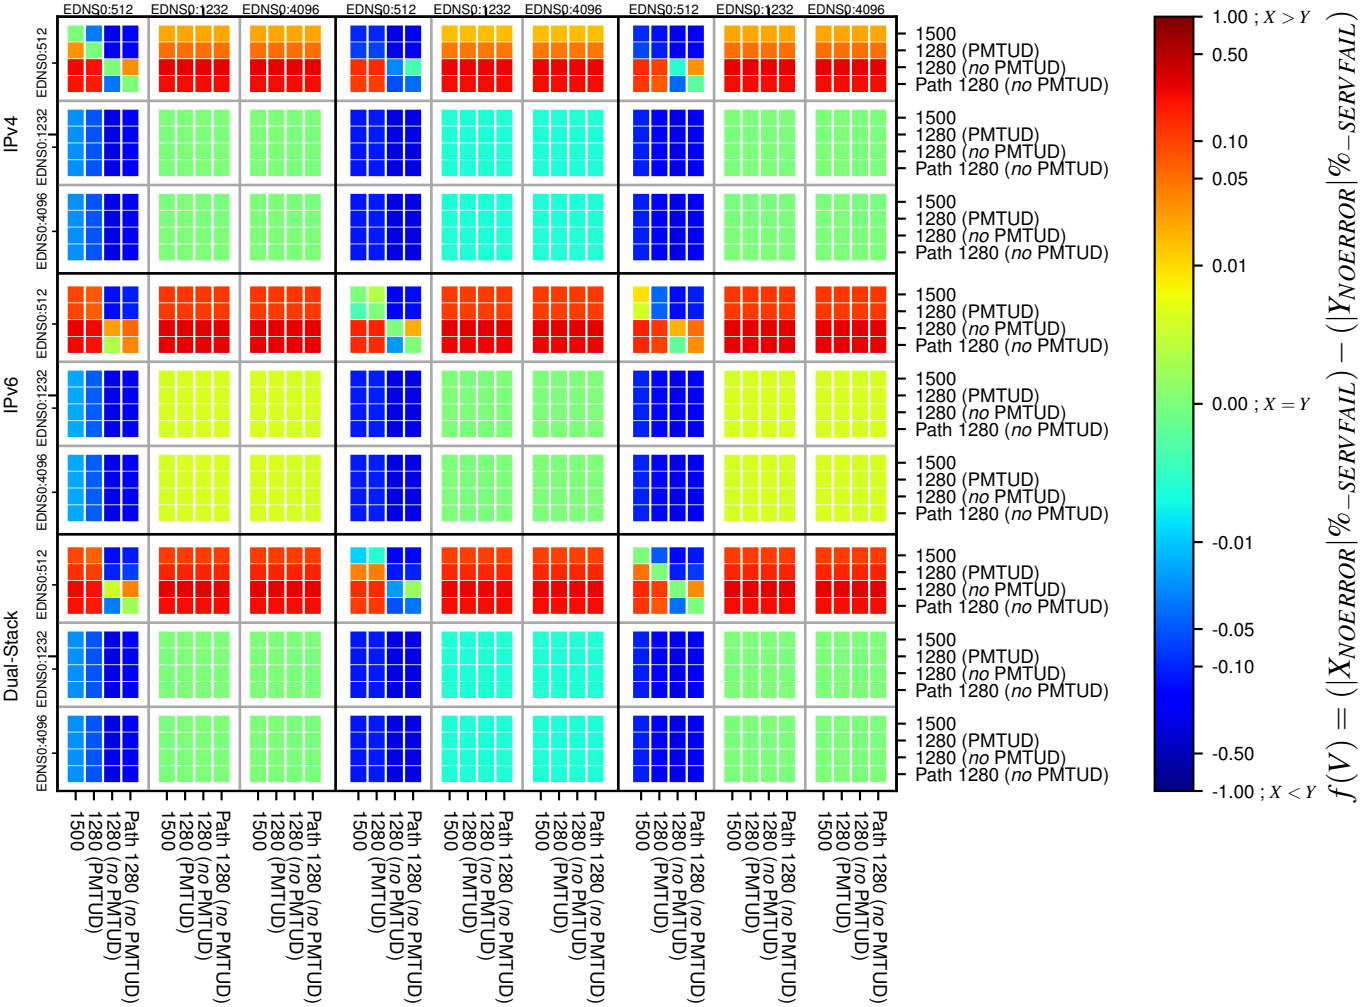

All Zones without DNSSEC for '.jp'

All Zones with DNSSEC for '.jp'

All Zones for '.jp'

$$f(V) = (|X_{NOERROR}| \% - SERVFAIL) - (|Y_{NOERROR}| \% - SERVFAIL)$$

$$f(V) = (|X_{NOERROR}| \% - SERVFAIL) - (|Y_{NOERROR}| \% - SERVFAIL)$$

$$f(V) = (|X_{NOERROR}| \% - SERVFAIL) - (|Y_{NOERROR}| \% - SERVFAIL)$$