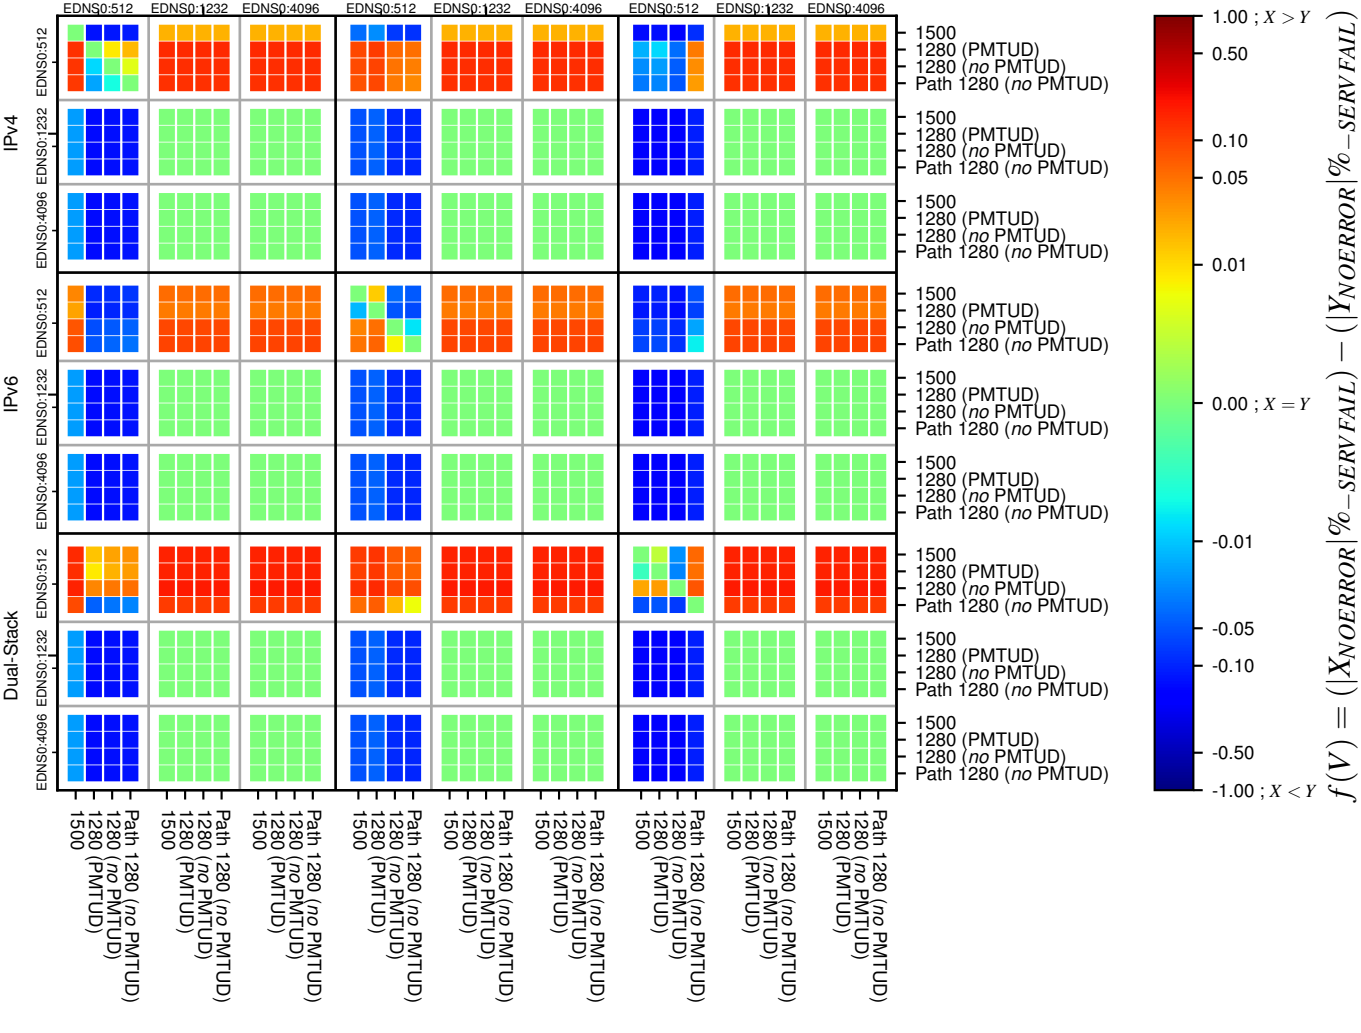

All Zones without DNSSEC for '.jp'

All Zones with DNSSEC for '.jp'

All Zones for '.jp'

$$f(V) = (|X_{NOERROR}| \% - SERVFAIL) - (|Y_{NOERROR}| \% - SERVFAIL)$$

$$f(V) = (|X_{NOERROR}| \% - SERVFAIL) - (|Y_{NOERROR}| \% - SERVFAIL)$$

$$f(V) = (|X_{NOERROR}| \% - SERVFAIL) - (|Y_{NOERROR}| \% - SERVFAIL)$$