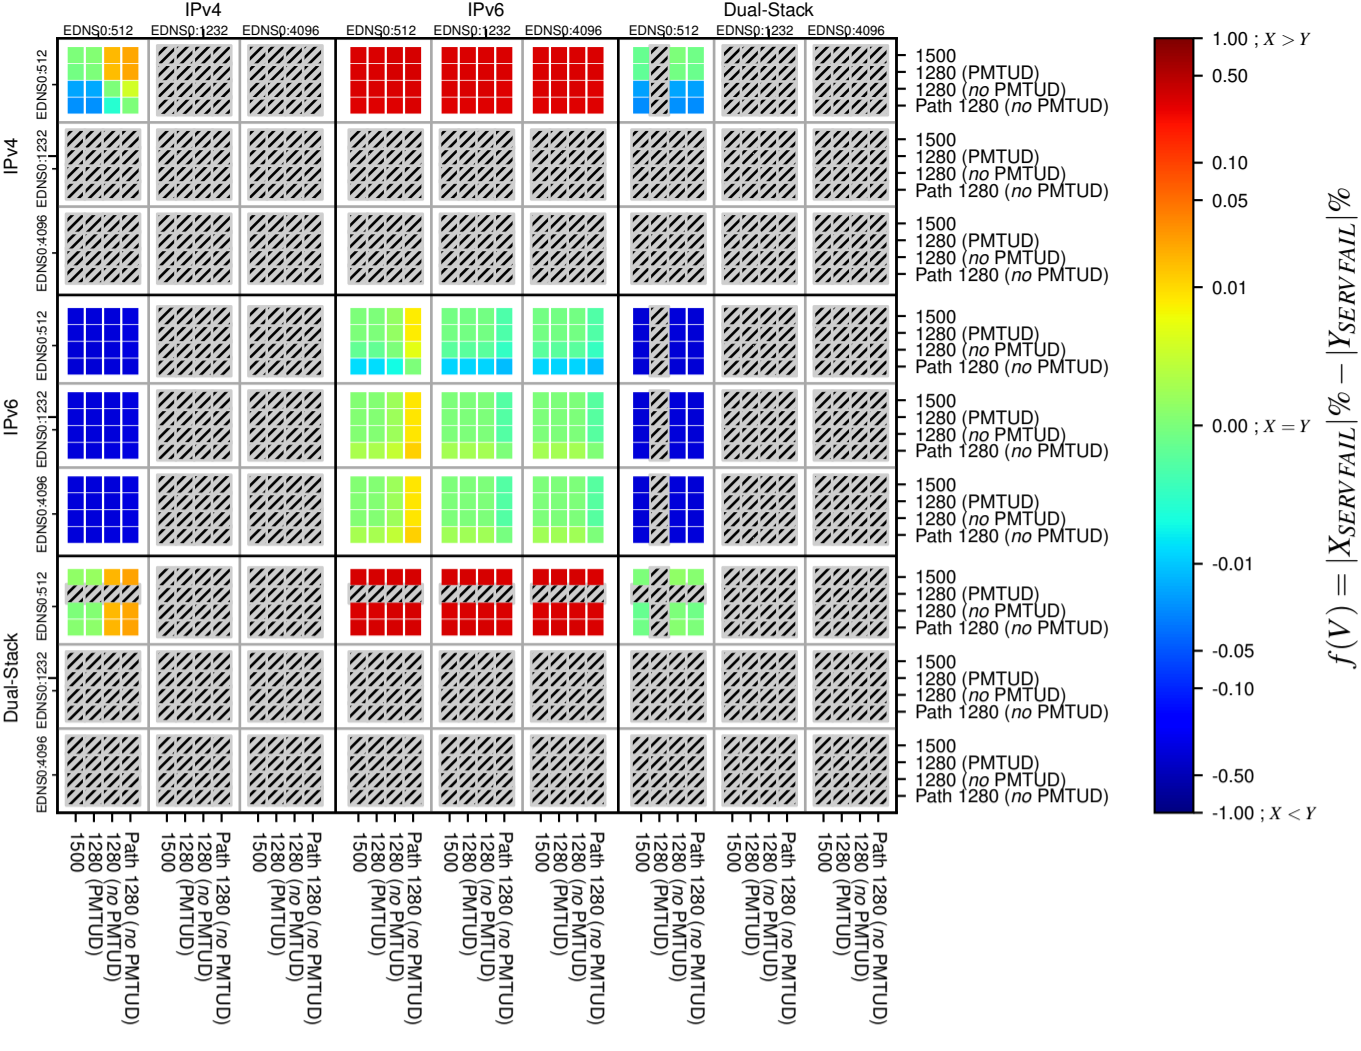

All Zones without DNSSEC for '.nl'

All Zones with DNSSEC for '.nl'

All Zones for '.nl'