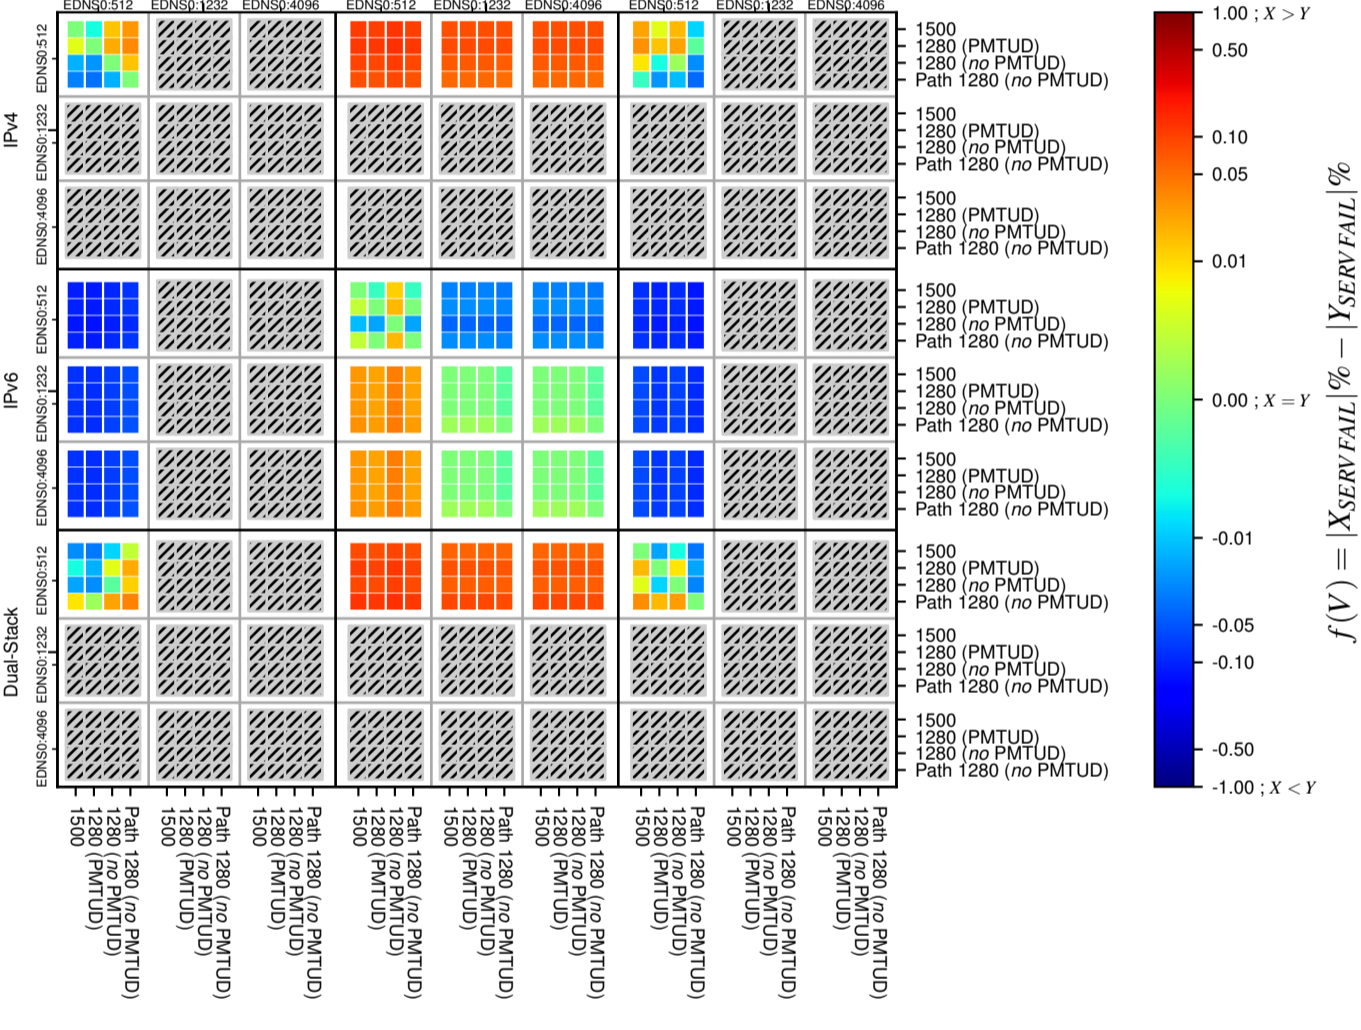

All Zones without DNSSEC for '.se'

All Zones with DNSSEC for '.se'

All Zones for '.se'