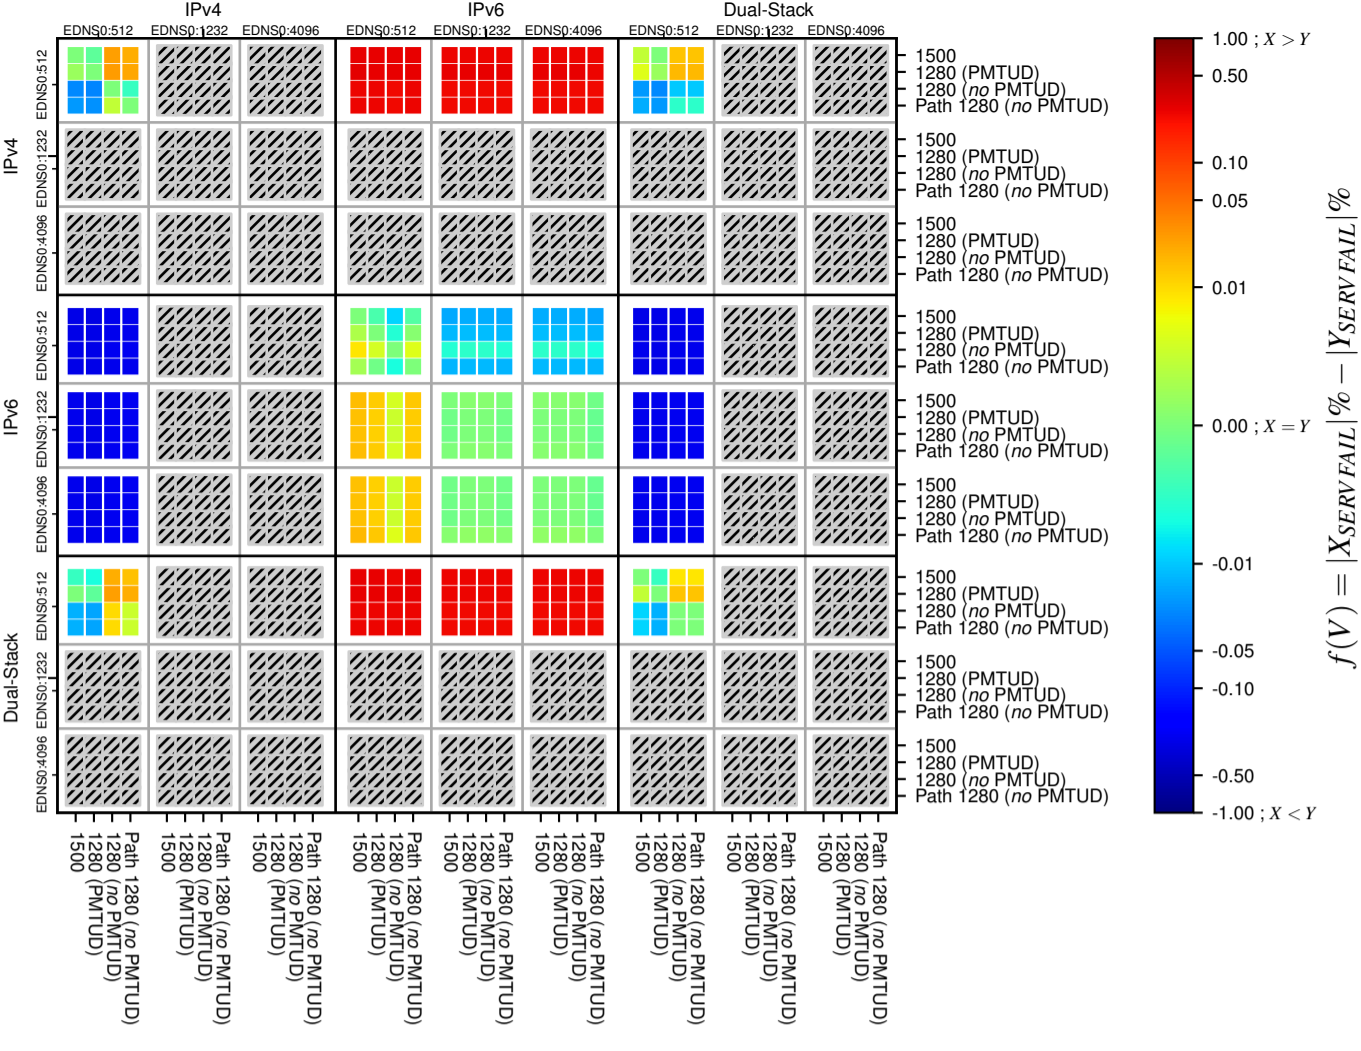

All Zones without DNSSEC for '.se'

All Zones with DNSSEC for '.se'

All Zones for '.se'