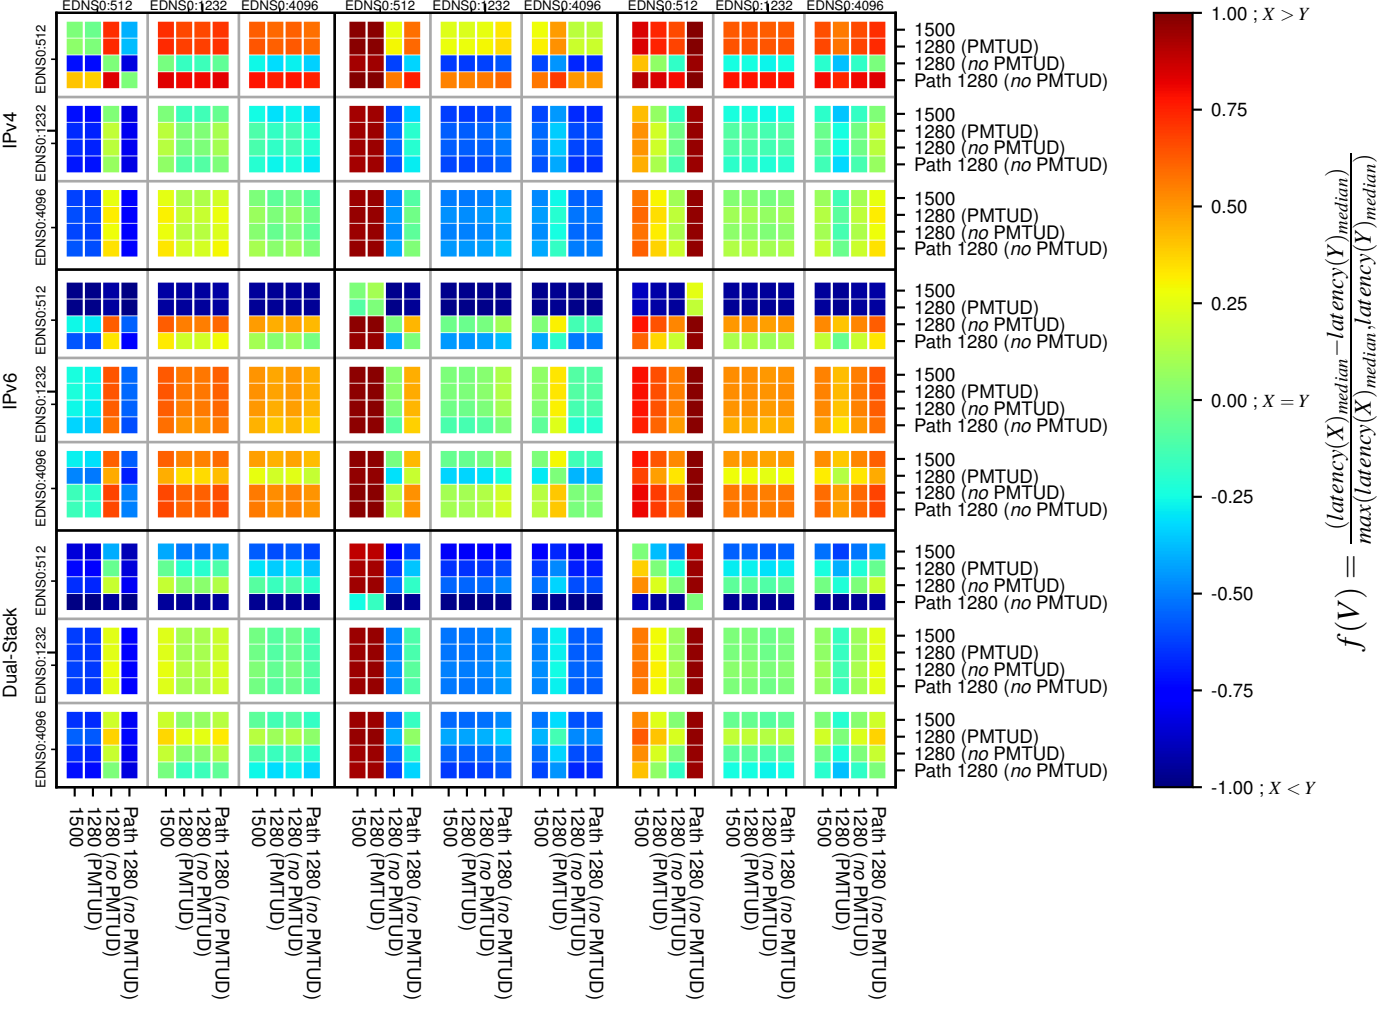

All Zones without DNSSEC returning NOERROR for '.de'

All Zones with DNSSEC returning NOERROR for '.de'

All Zones returning NOERROR for '.de'