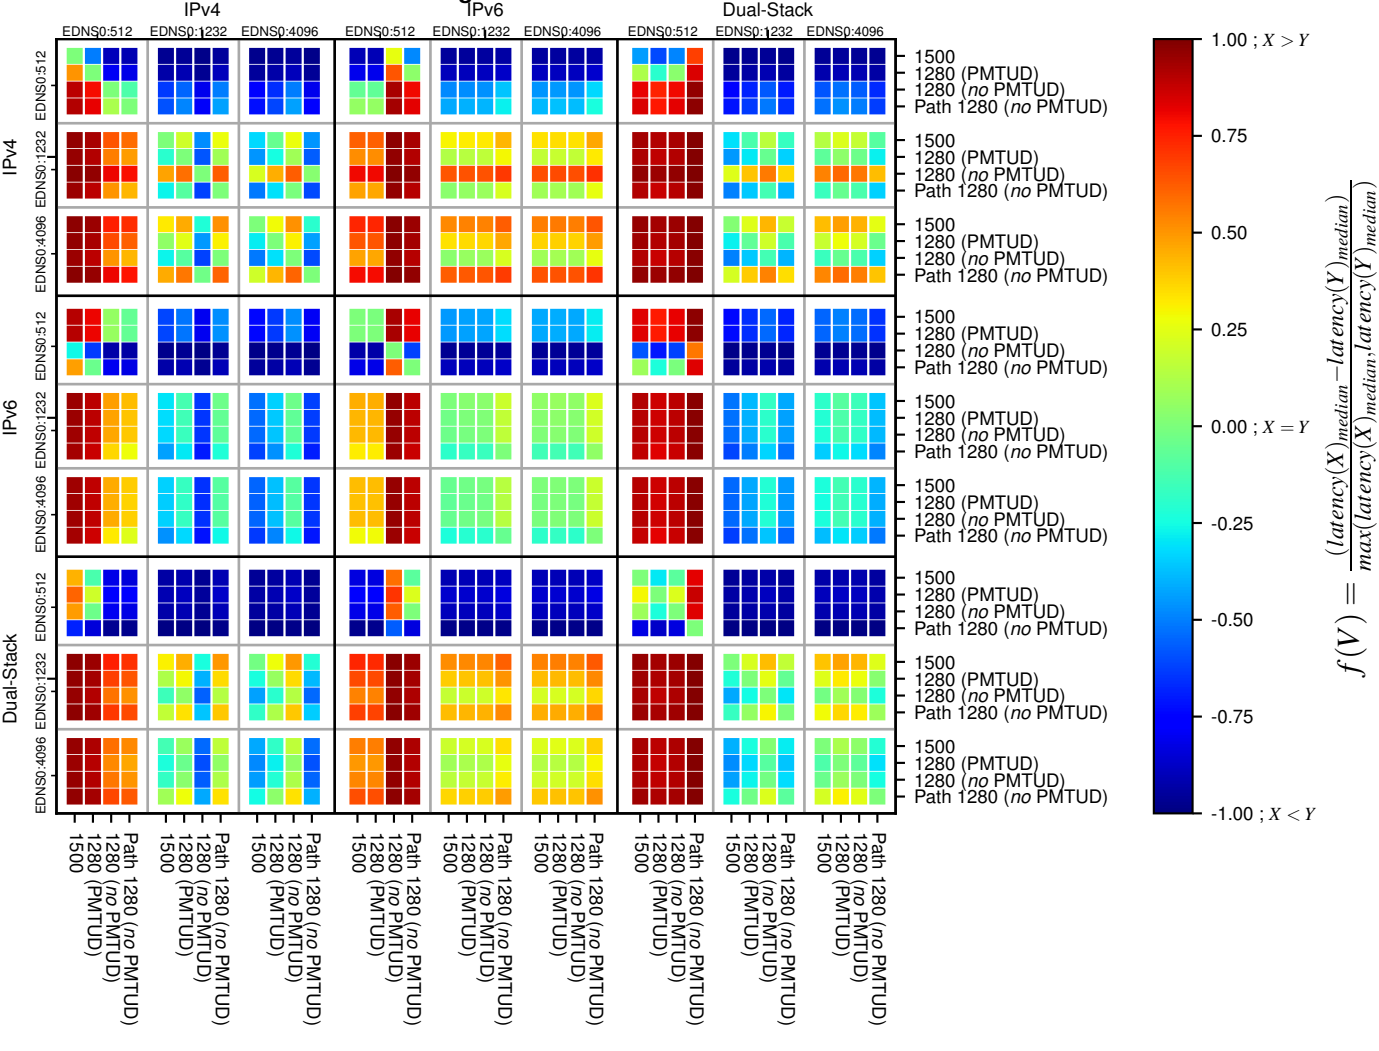

All Zones without DNSSEC returning NOERROR for '.de'

All Zones with DNSSEC returning NOERROR for '.de'

All Zones returning NOERROR for '.de'