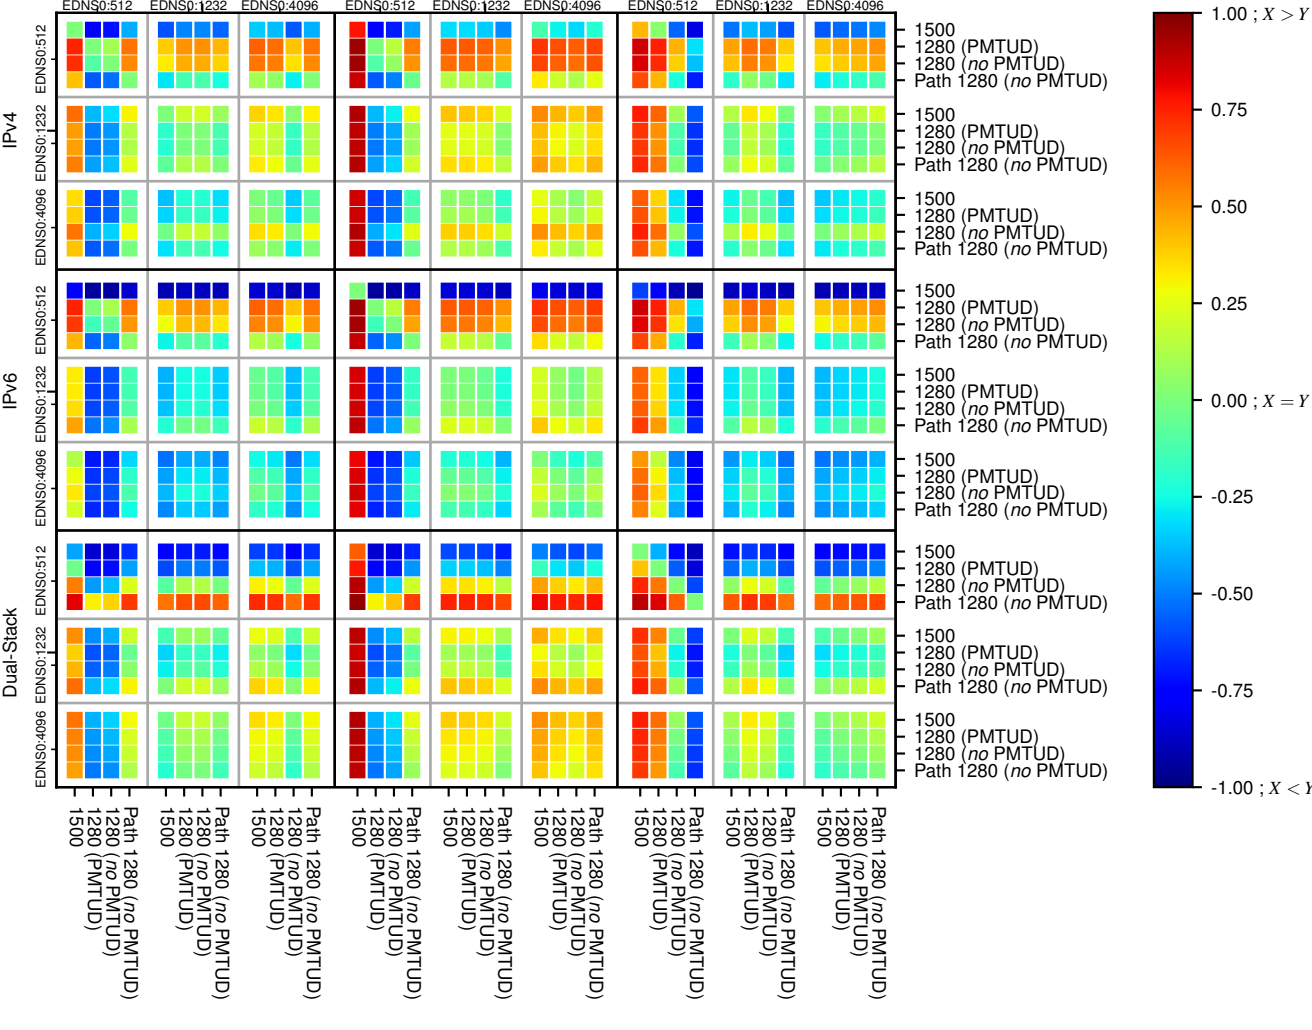

All Zones without DNSSEC returning NOERROR for '.se'

All Zones with DNSSEC returning NOERROR for '.se'

All Zones returning NOERROR for '.se'