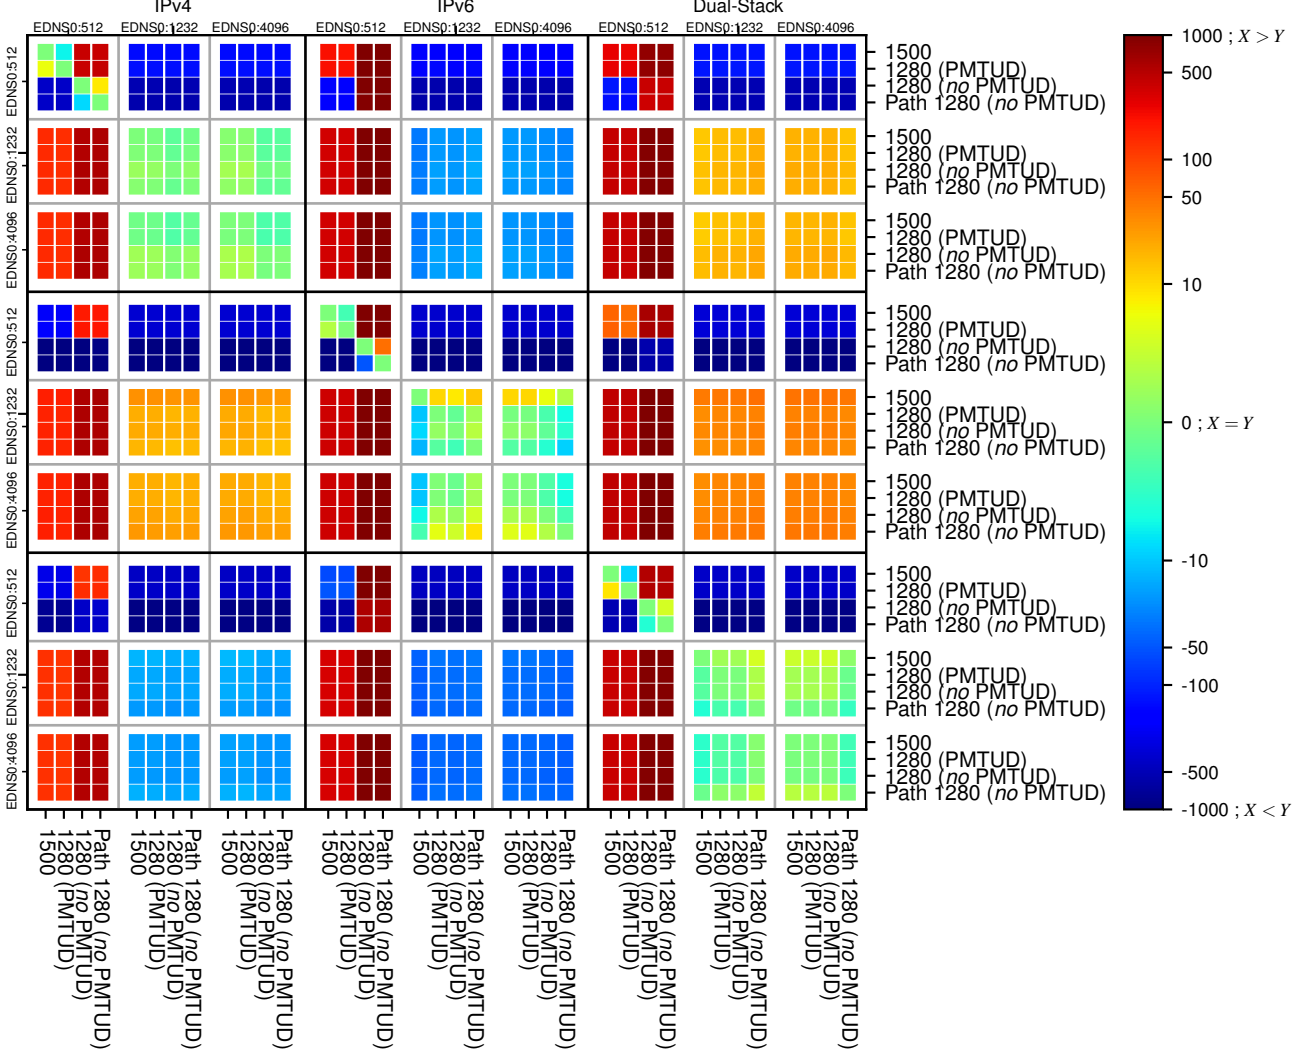

All Zones without DNSSEC returning NOERROR for '.com'

All Zones with DNSSEC returning NOERROR for '.com'

All Zones returning NOERROR for '.com'