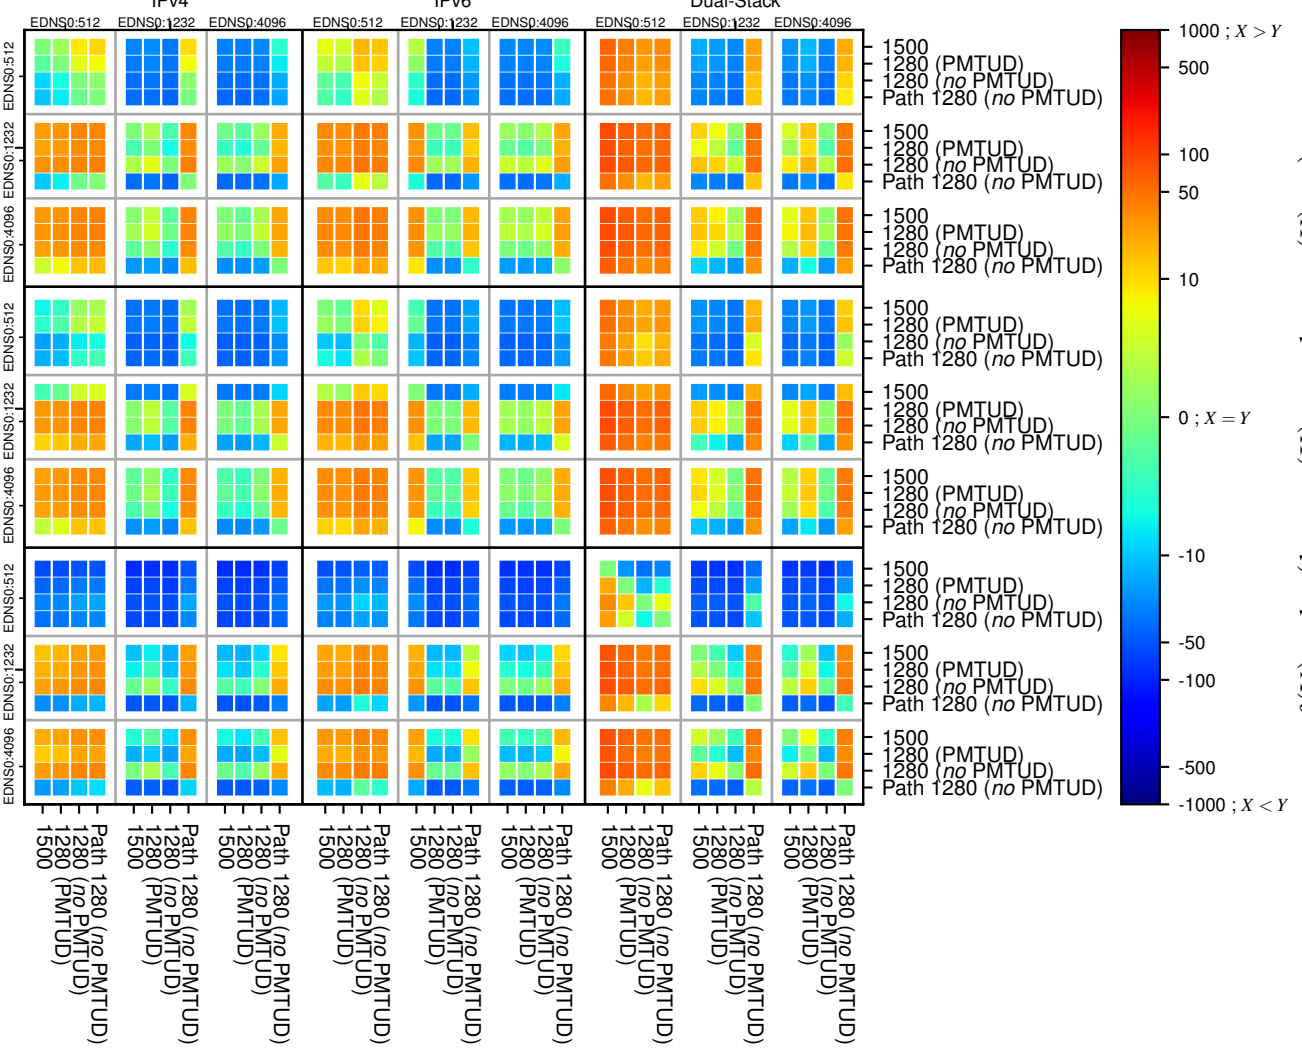

All Zones with DNSSEC returning NOERROR for '.nl'