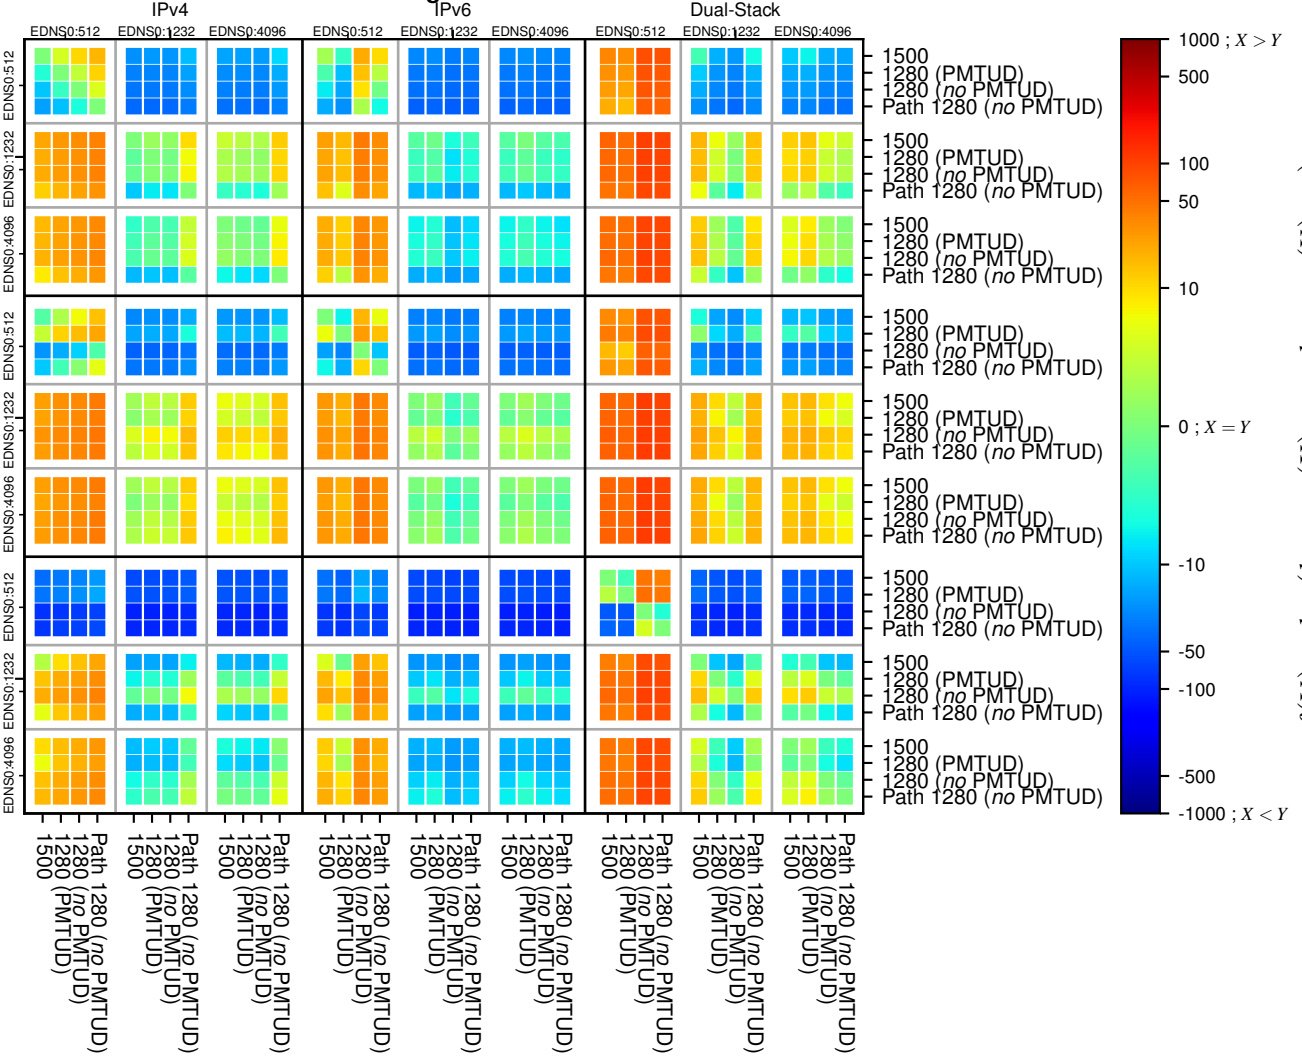

### All Zones without DNSSEC returning NOERROR for '.nl'