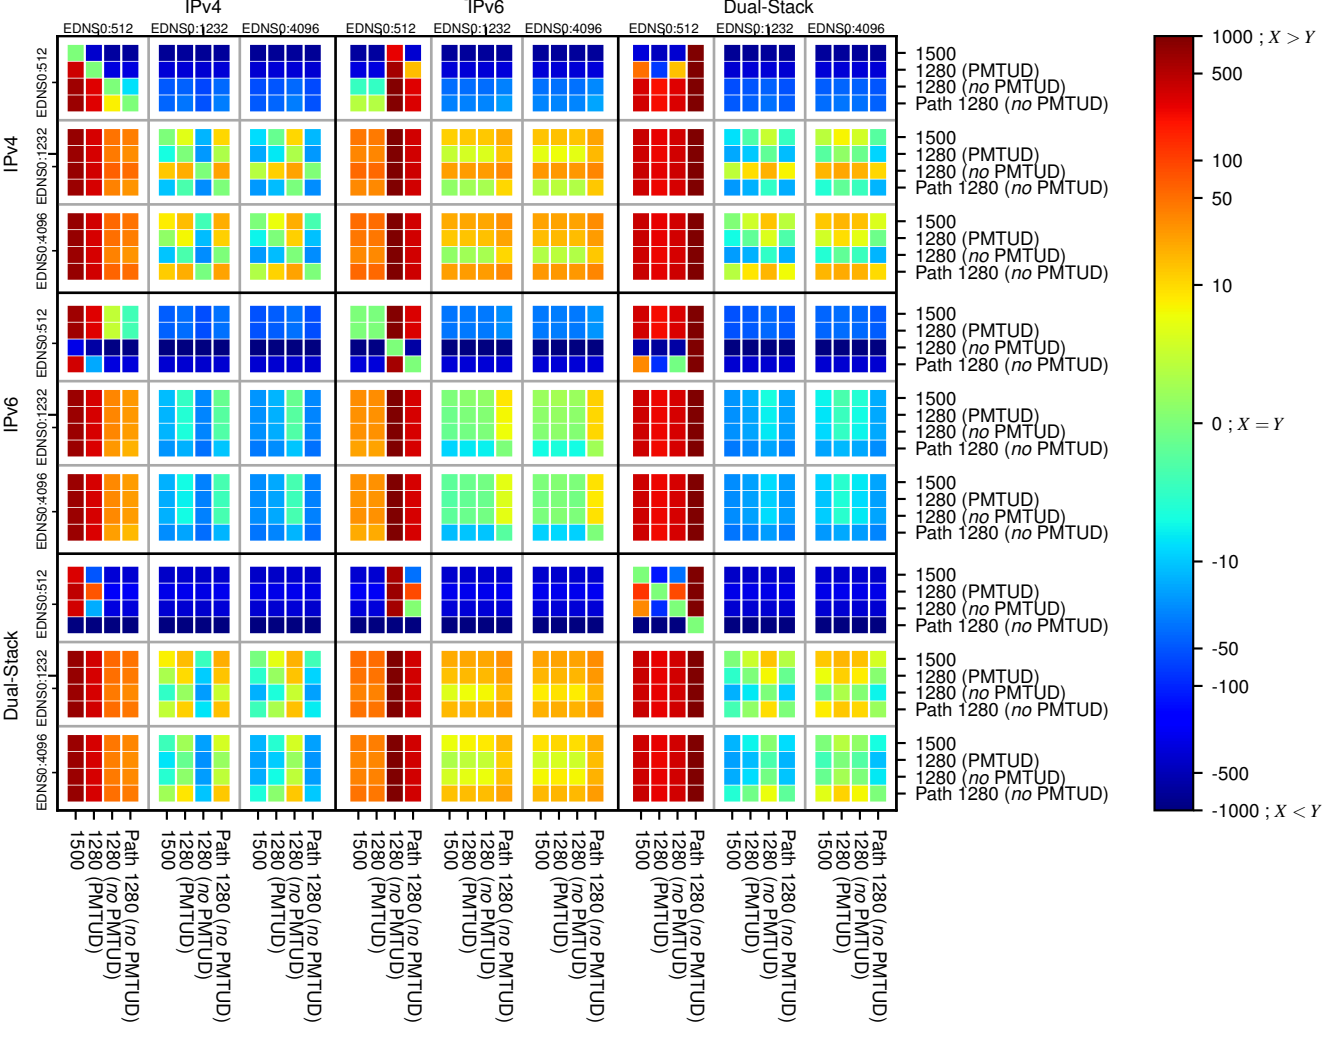

All Zones without DNSSEC returning NOERROR for '.de'

All Zones with DNSSEC returning NOERROR for '.de'

All Zones returning NOERROR for '.de'