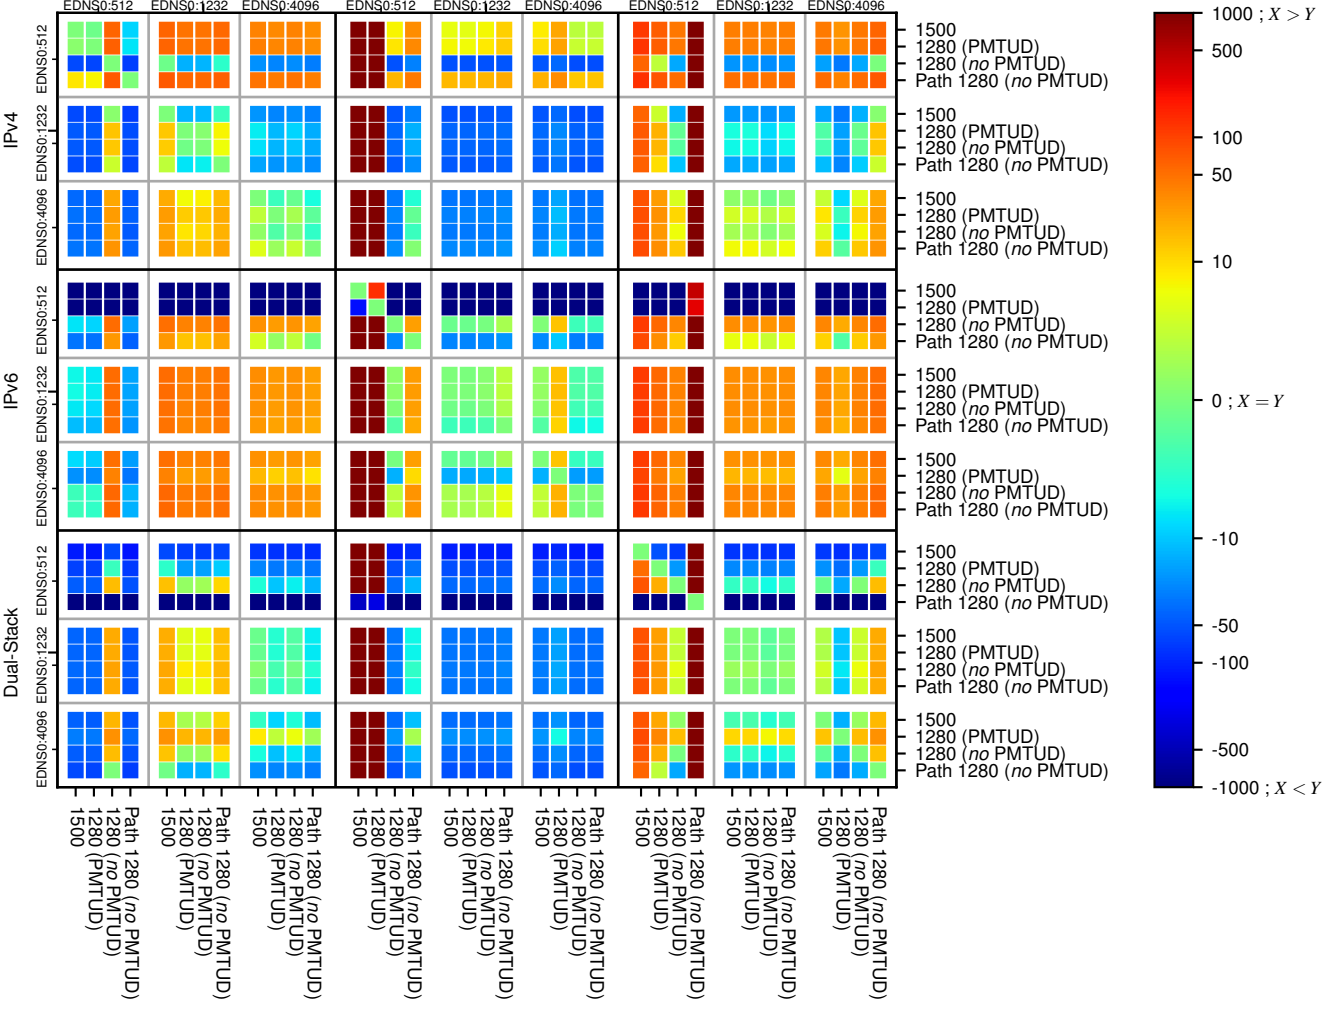

All Zones without DNSSEC returning NOERROR for '.de'

All Zones with DNSSEC returning NOERROR for '.de'

All Zones returning NOERROR for '.de'