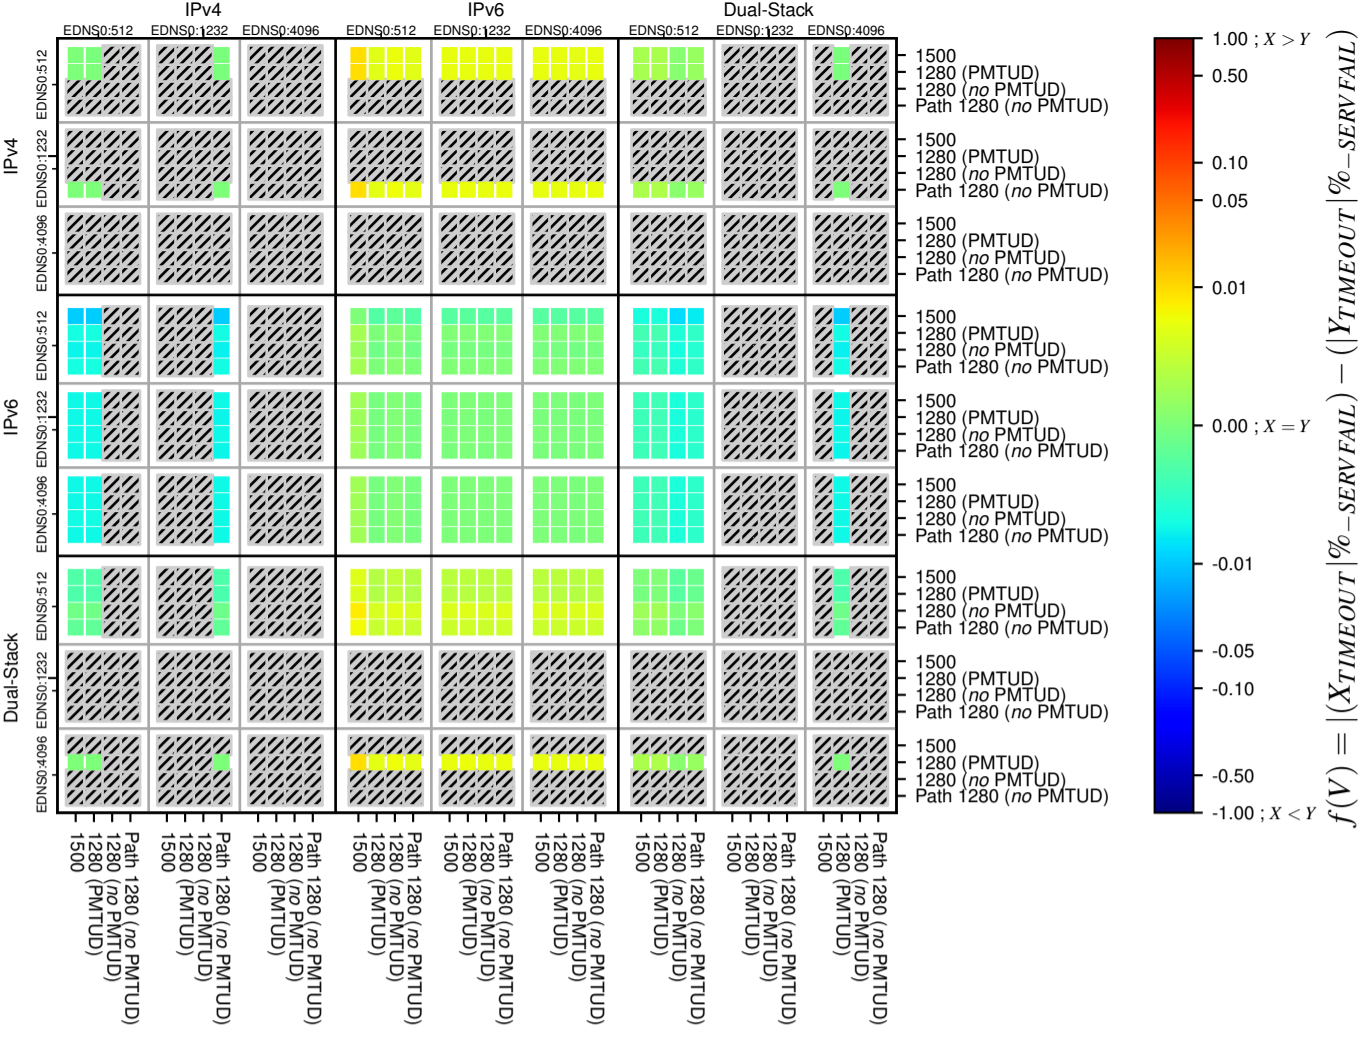

### All Zones without DNSSEC for '.de'

### All Zones for '.de'

$$f(V) = |(X_{TIMEOUT} | \% - SERVFAIL) - (Y_{TIMEOUT} | \% - SERVFAIL)|$$

$$f(V) = |(X_{TIMEOUT} | \% - SERVFAIL) - (Y_{TIMEOUT} | \% - SERVFAIL)|$$

$$f(V) = |(X_{TIMEOUT} | \% - SERVFAIL) - (Y_{TIMEOUT} | \% - SERVFAIL)|$$