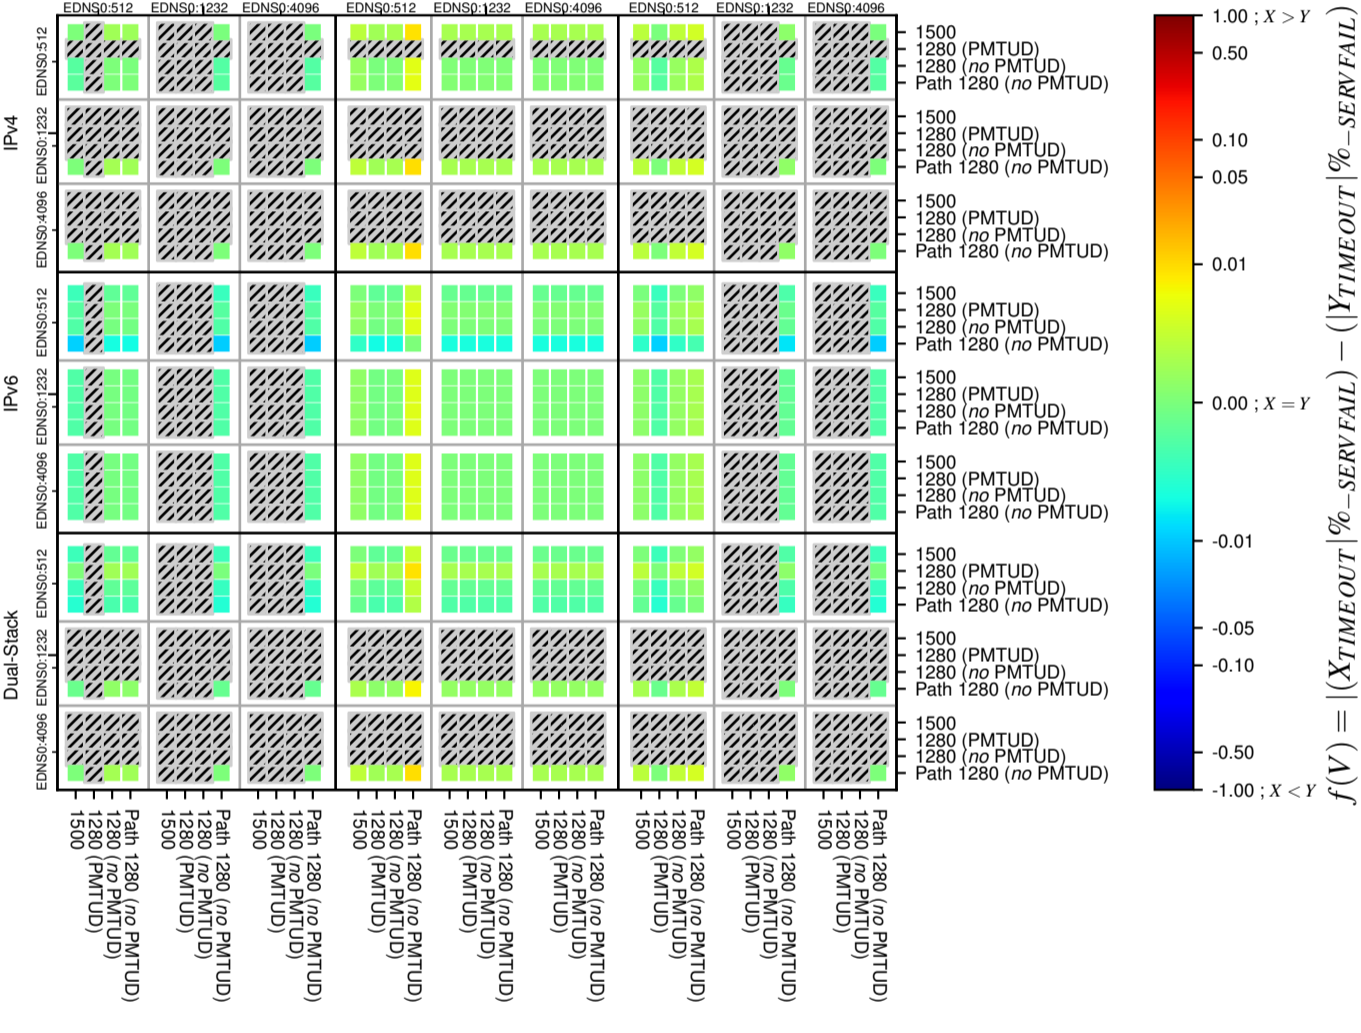

### All Zones without DNSSEC for '.de'

### All Zones for '.de'

$$f(V) = |(X_{TIMEOUT} | \% - SERVFAIL) - (Y_{TIMEOUT} | \% - SERVFAIL)|$$

$$f(V) = |(X_{TIMEOUT} | \% - SERVFAIL) - (Y_{TIMEOUT} | \% - SERVFAIL)|$$

$$f(V) = |(X_{TIMEOUT} | \% - SERVFAIL) - (Y_{TIMEOUT} | \% - SERVFAIL)|$$