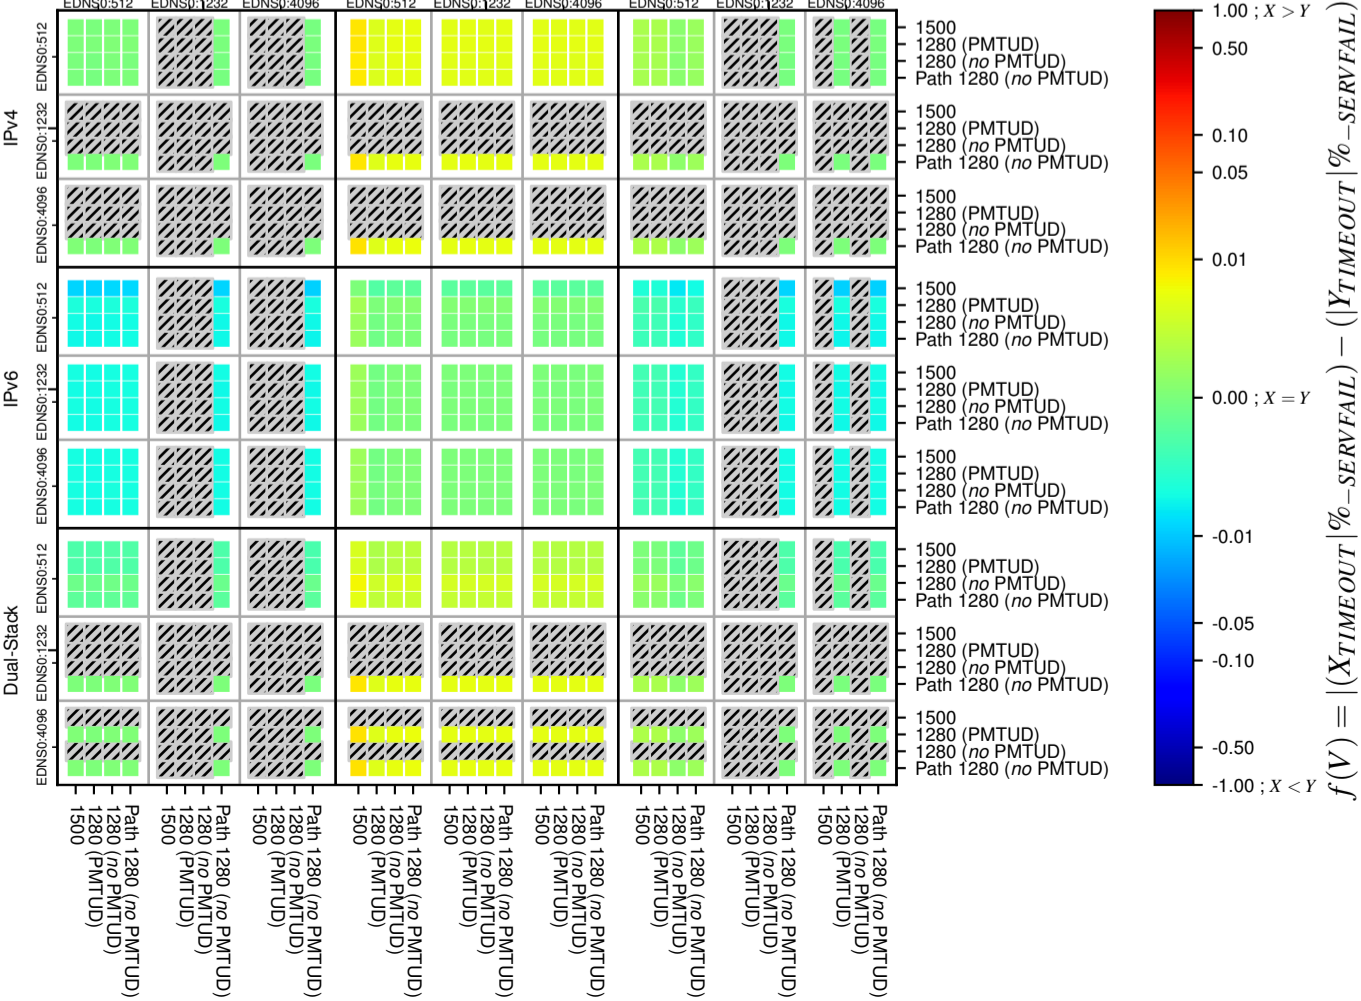

### All Zones without DNSSEC for '.de'

### All Zones for '.de'

$$f(V) = |(X_{TIMEOUT} | \% - SERVFAIL) - (Y_{TIMEOUT} | \% - SERVFAIL)|$$

$$f(V) = |(X_{TIMEOUT} | \% - SERVFAIL) - (Y_{TIMEOUT} | \% - SERVFAIL)|$$

$$f(V) = |(X_{TIMEOUT} | \% - SERVFAIL) - (Y_{TIMEOUT} | \% - SERVFAIL)|$$