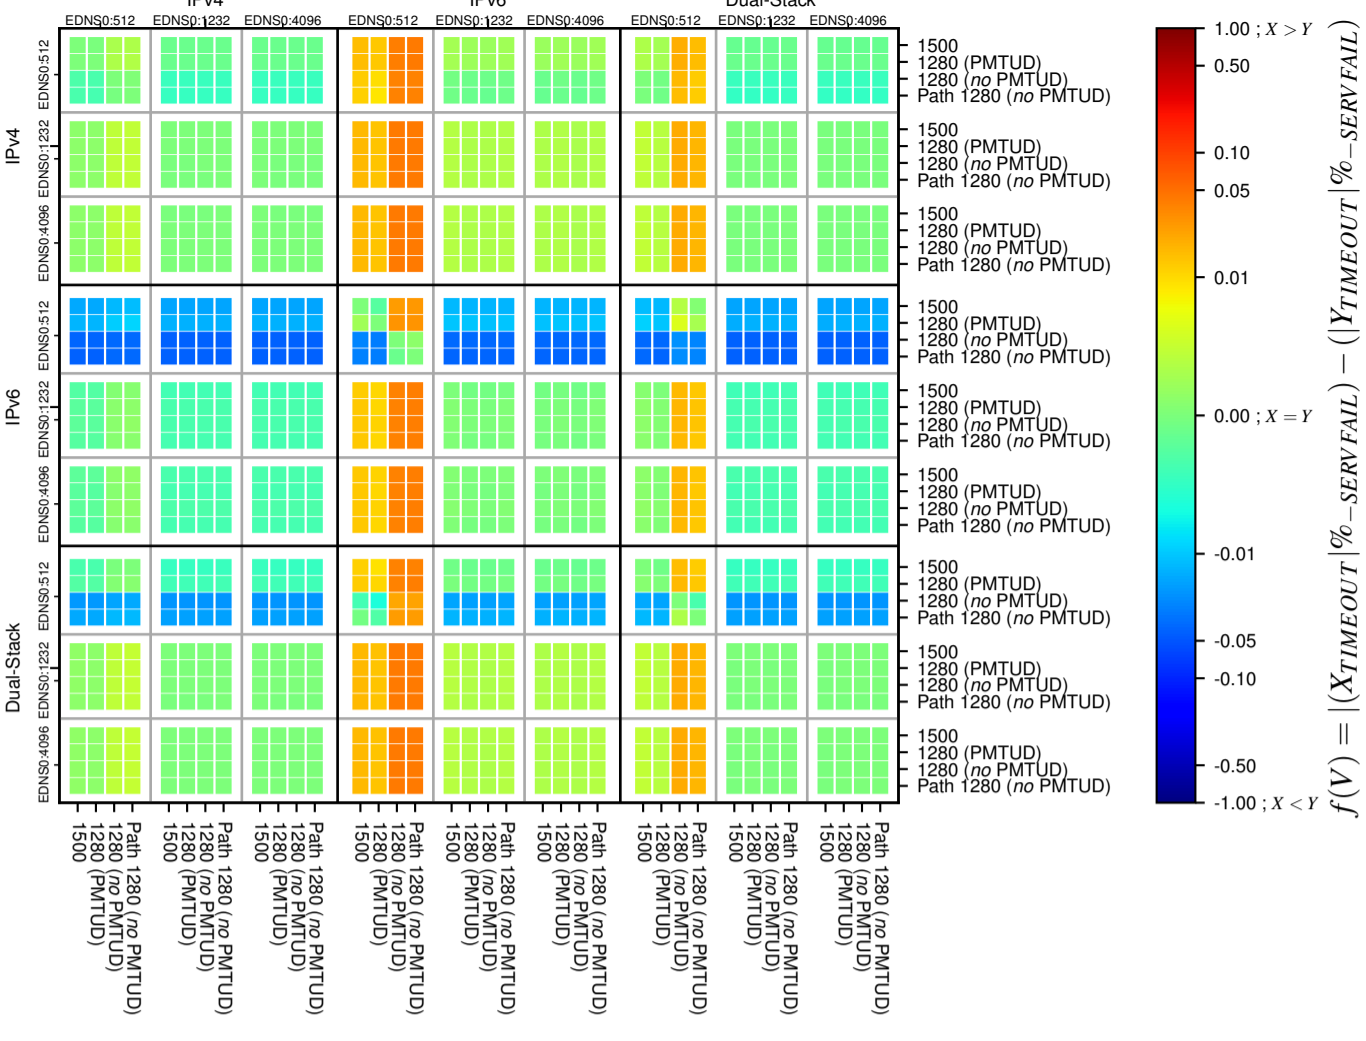

All Zones without DNSSEC for '.net'

All Zones with DNSSEC for '.net'

All Zones for '.net'

$$f(V) = |X_{TIMEOUT} \% - SERVFAIL} - (|Y_{TIMEOUT} \% - SERVFAIL}|$$

$$f(V) = |X_{TIMEOUT} \% - SERVFAIL} - (|Y_{TIMEOUT} \% - SERVFAIL}|$$

$$f(V) = |X_{TIMEOUT} \% - SERVFAIL} - (|Y_{TIMEOUT} \% - SERVFAIL}|$$