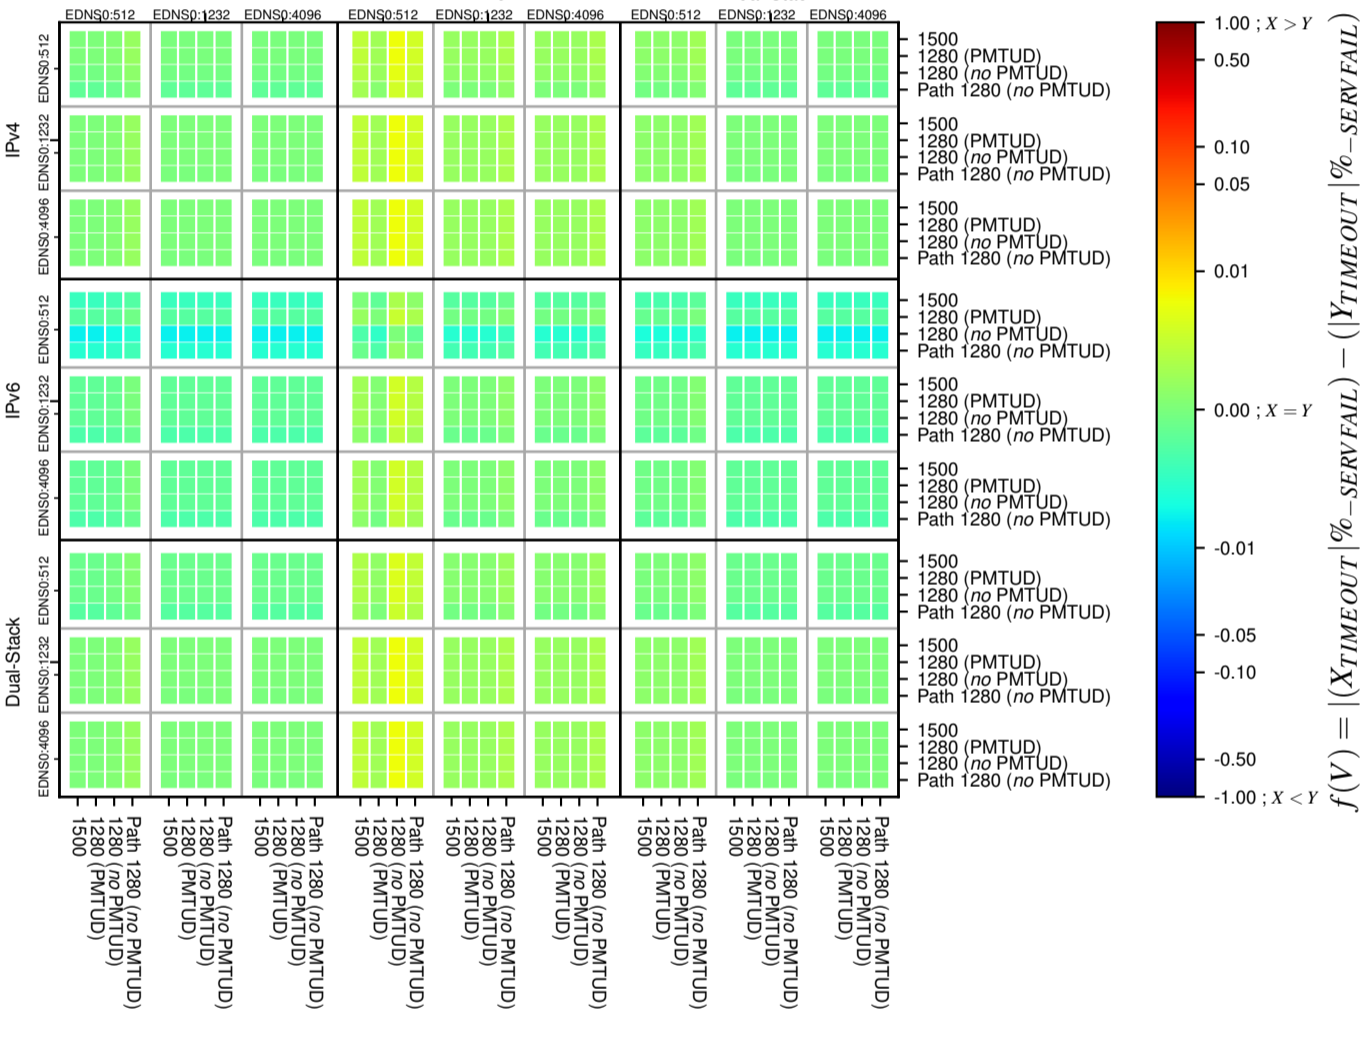

All Zones without DNSSEC for '.net'

All Zones with DNSSEC for '.net'

All Zones for '.net'

$$f(V) = |X_{TIMEOUT} \% - SERVFAIL} - (|Y_{TIMEOUT} \% - SERVFAIL}|$$

$$f(V) = |X_{TIMEOUT} \% - SERVFAIL} - (|Y_{TIMEOUT} \% - SERVFAIL}|$$

$$f(V) = |X_{TIMEOUT} \% - SERVFAIL} - (|Y_{TIMEOUT} \% - SERVFAIL}|$$