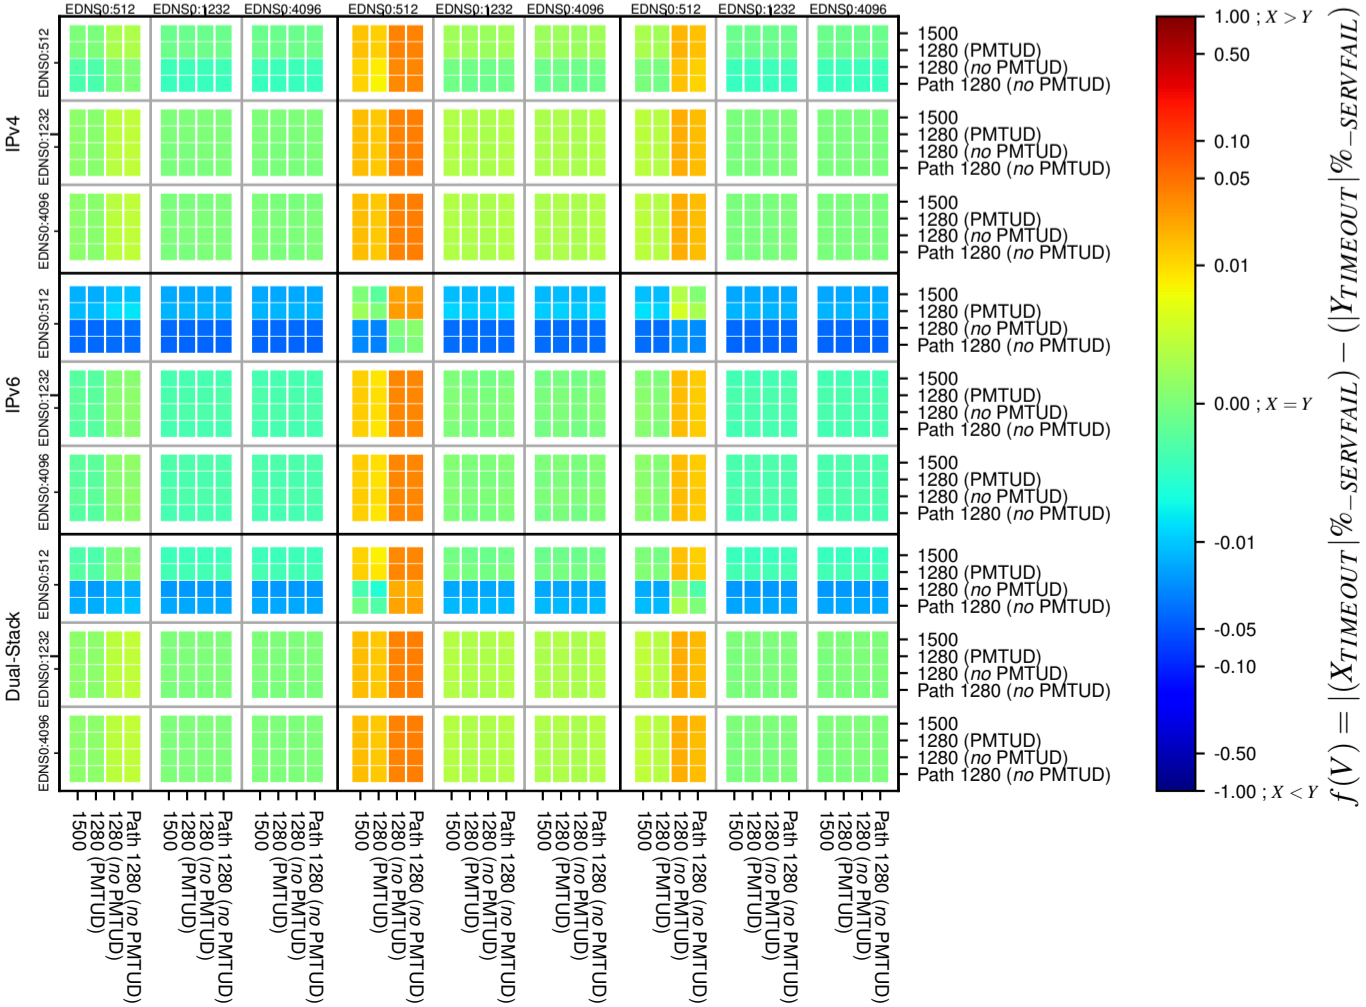

All Zones without DNSSEC for '.net'

All Zones with DNSSEC for '.net'

All Zones for '.net'

$$f(V) = |X_{TIMEOUT} \% - SERVFAIL} - (|Y_{TIMEOUT} \% - SERVFAIL}|$$

$$f(V) = |X_{TIMEOUT} \% - SERVFAIL} - (|Y_{TIMEOUT} \% - SERVFAIL}|$$

$$f(V) = |X_{TIMEOUT} \% - SERVFAIL} - (|Y_{TIMEOUT} \% - SERVFAIL}|$$