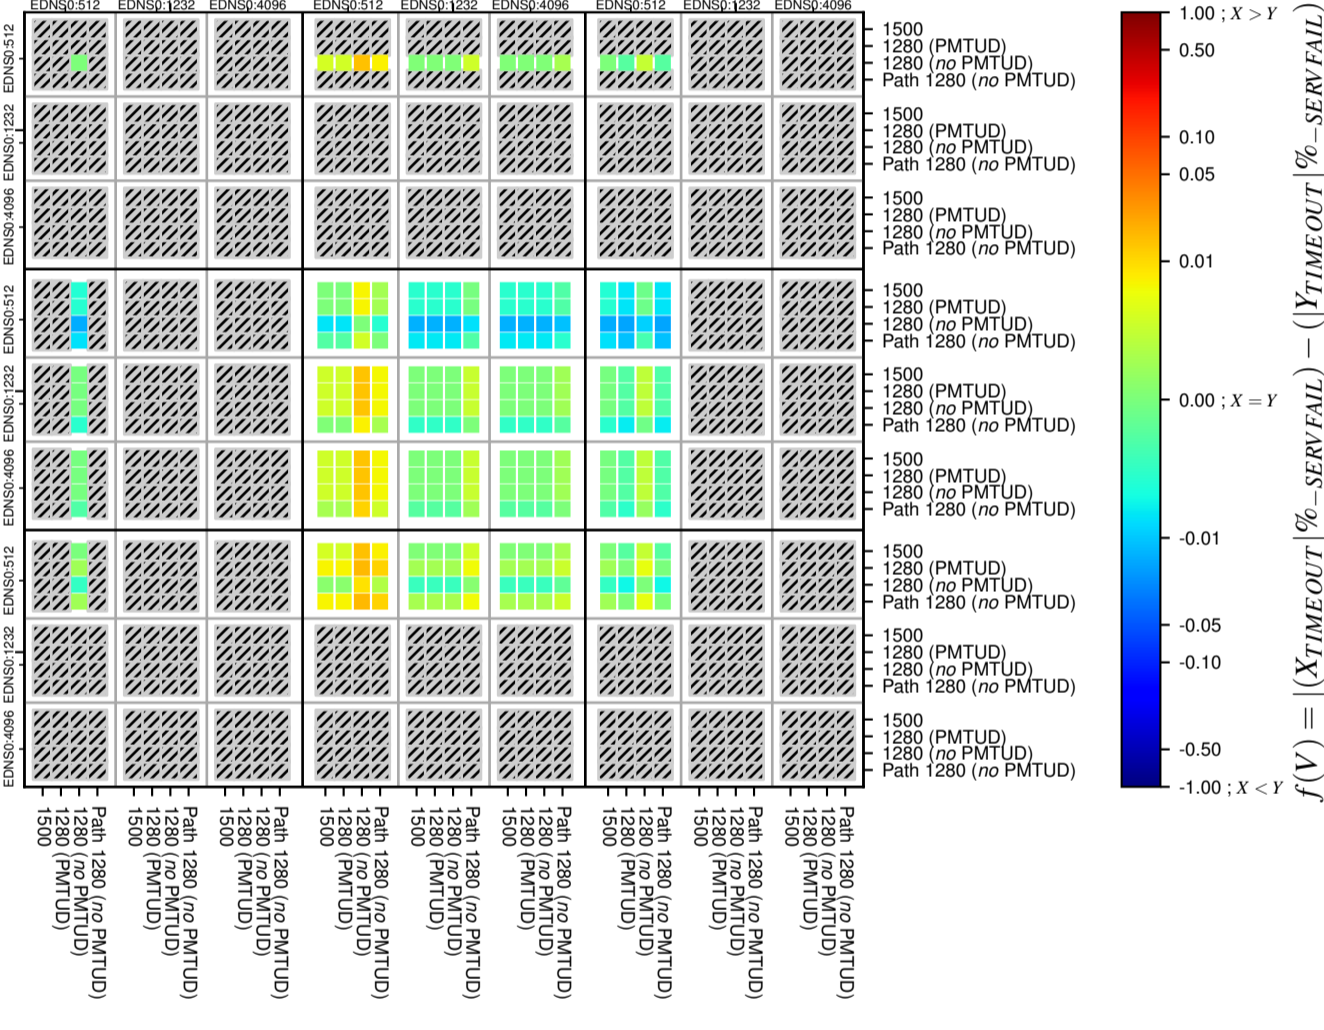

All Zones without DNSSEC for '.se'

All Zones with DNSSEC for '.se'

All Zones for '.se'