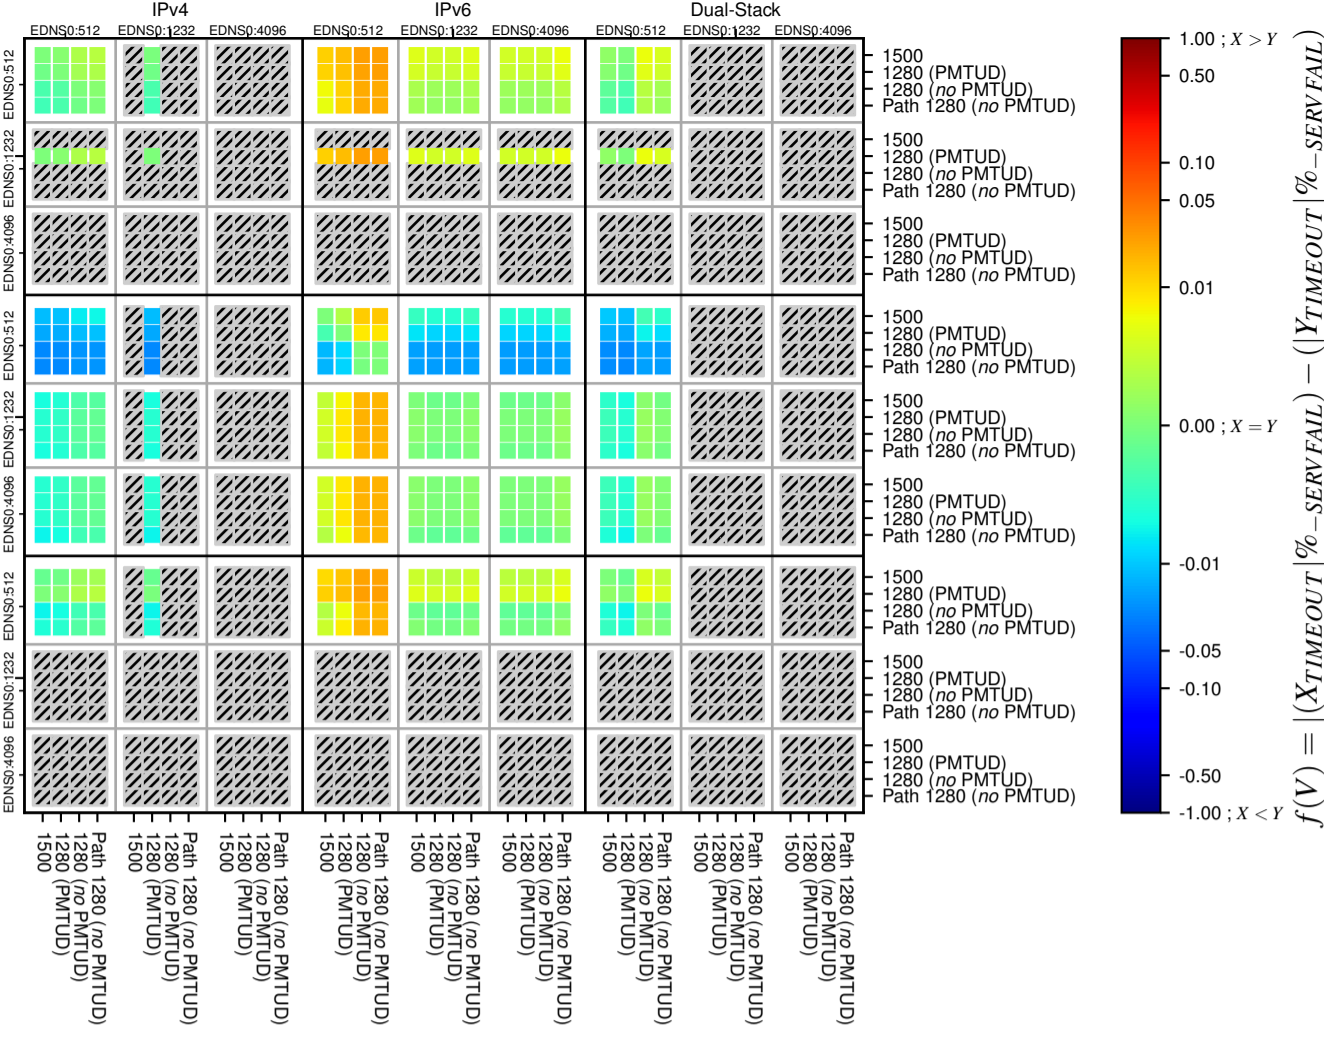

All Zones without DNSSEC for '.se'

All Zones with DNSSEC for '.se'

All Zones for '.se'