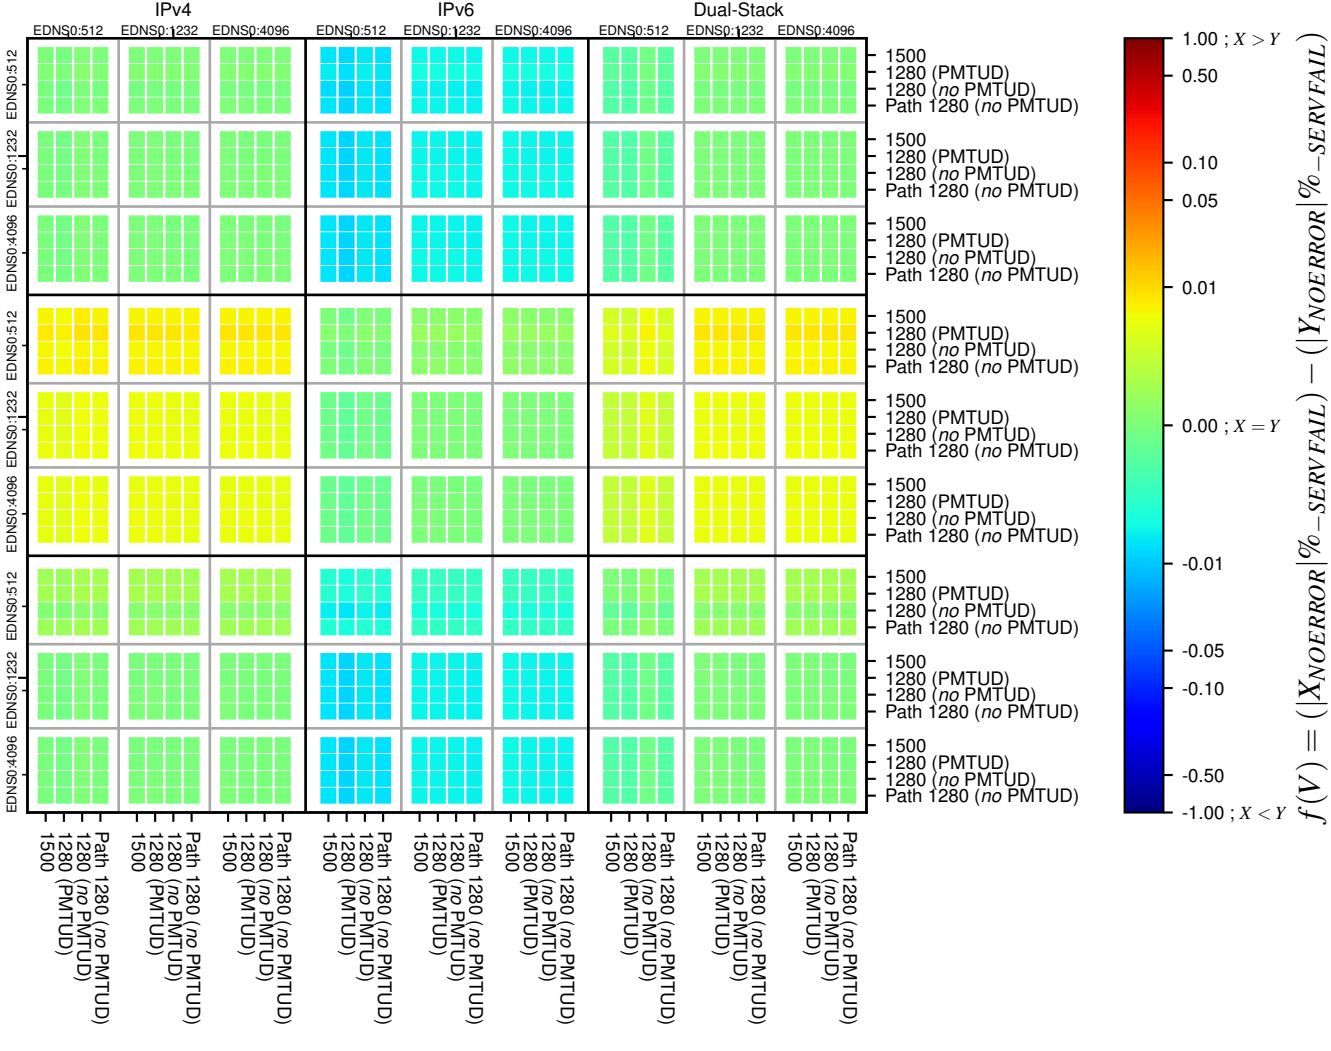

All Zones without DNSSEC for '.de'

All Zones with DNSSEC for '.de'

All Zones for '.de'