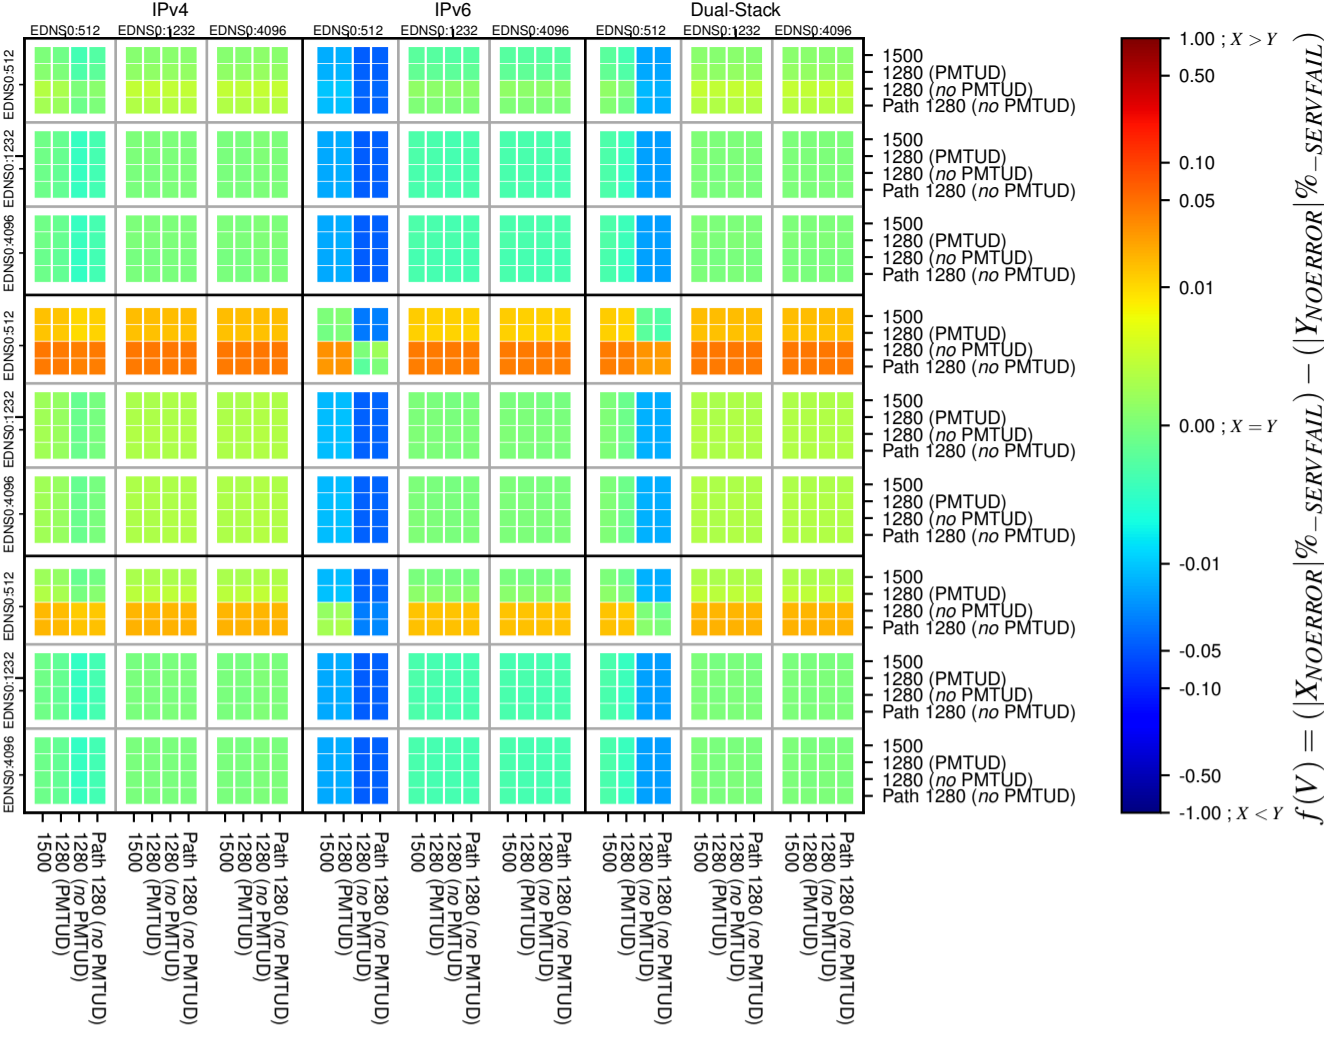

### All Zones without DNSSEC for '.net'

### All Zones with DNSSEC for '.net'