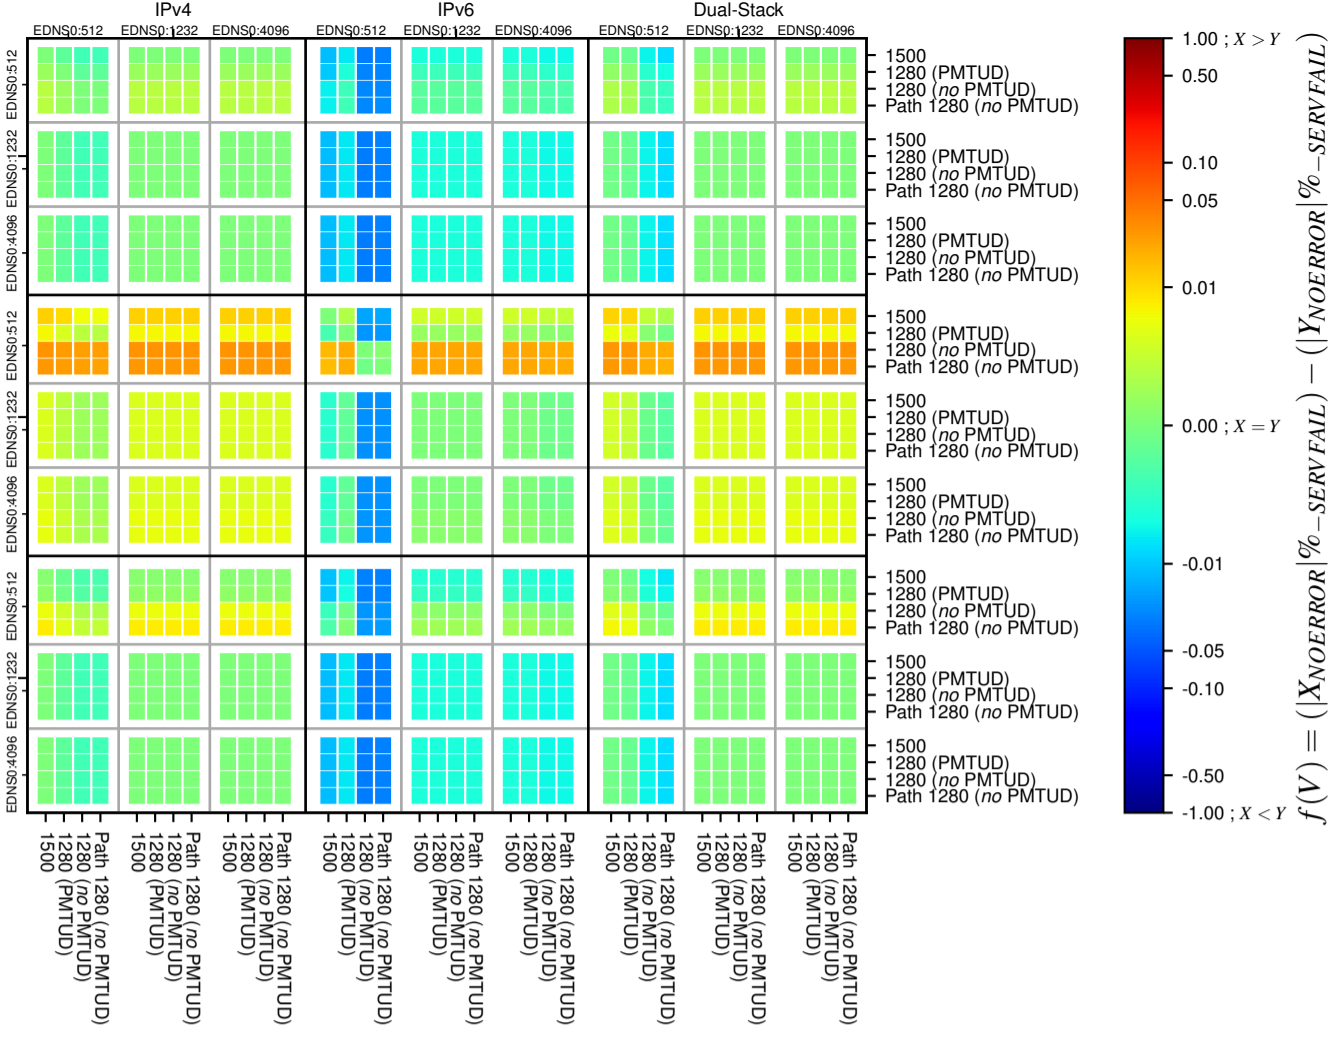

All Zones without DNSSEC for '.se'

All Zones with DNSSEC for '.se'

All Zones for '.se'