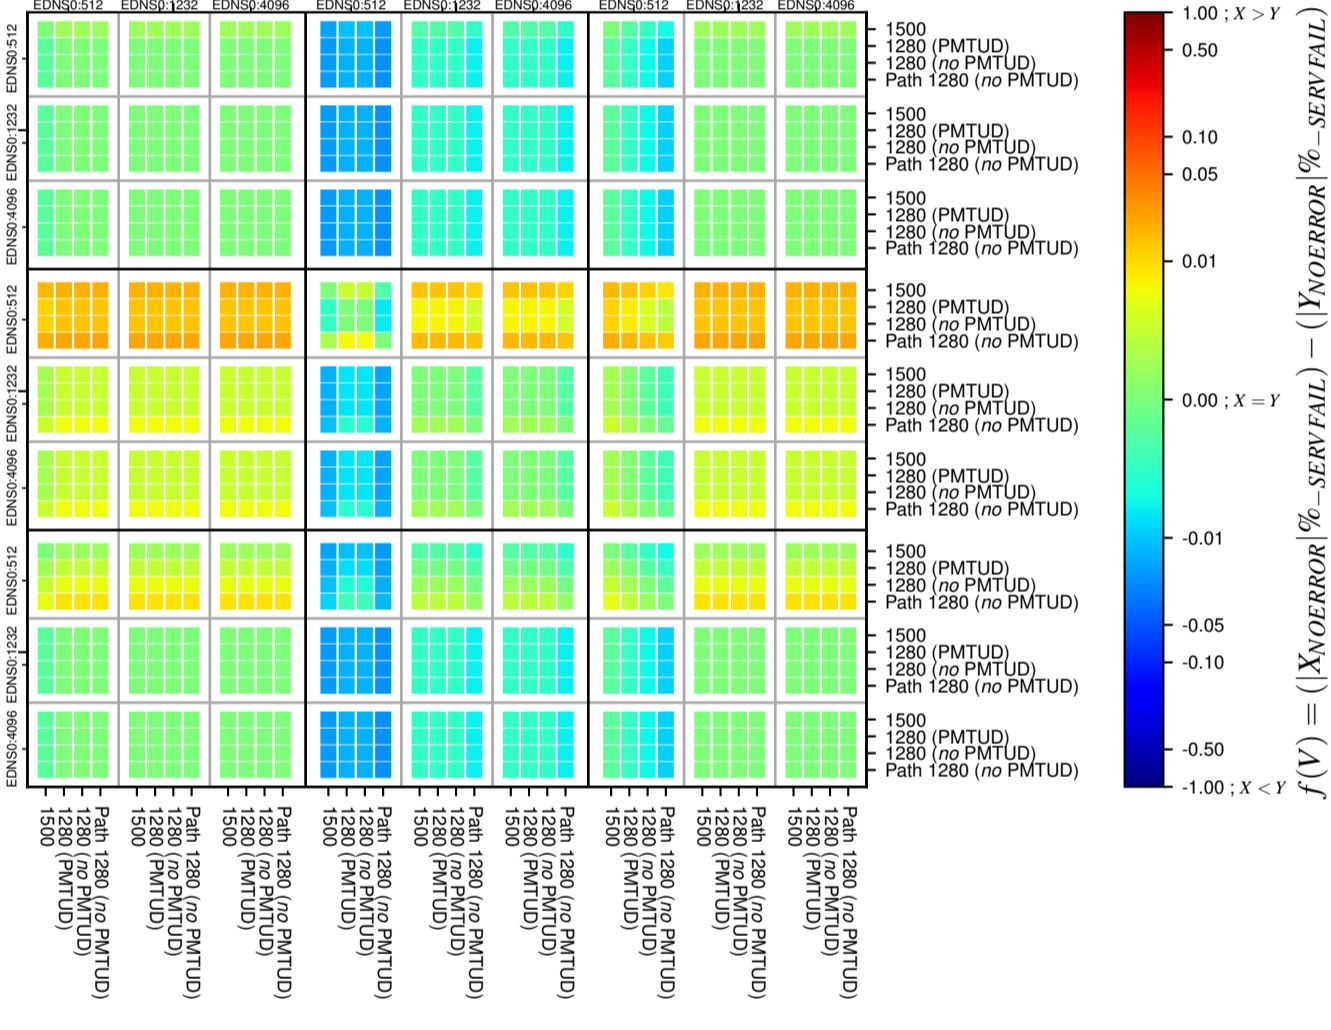

All Zones without DNSSEC for '.se'

All Zones with DNSSEC for '.se'

All Zones for '.se'