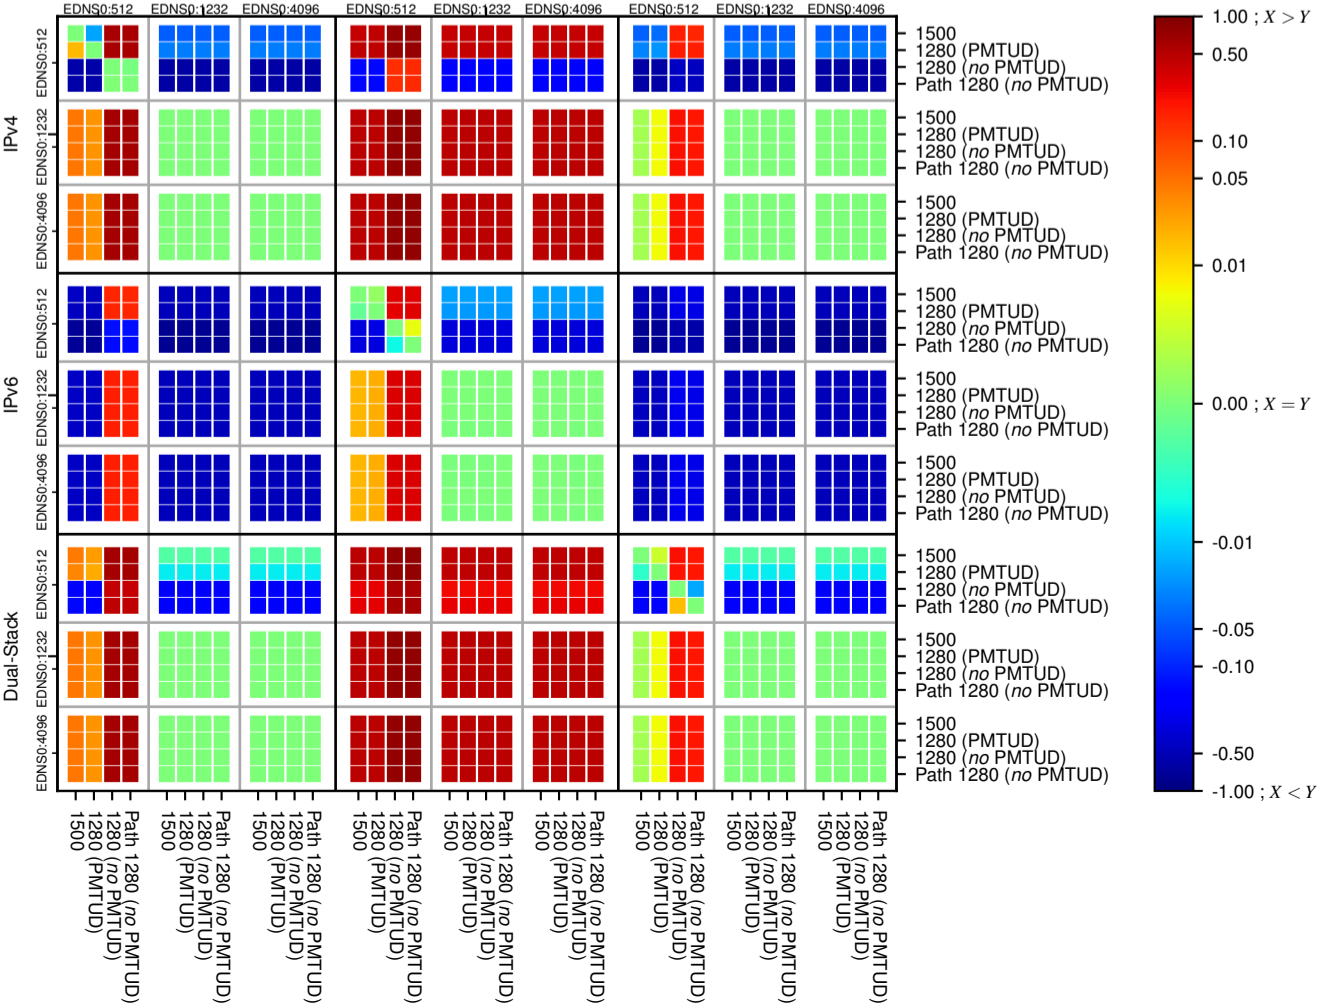

### All Zones without DNSSEC for '.it'

### All Zones for '.it'

$$f(V) = |X_{SERVFAIL}| \% - |Y_{SERVFAIL}| \%$$

$$f(V) = |X_{SERVFAIL}| \% - |Y_{SERVFAIL}| \%$$

$$f(V) = |X_{SERVFAIL}| \% - |Y_{SERVFAIL}| \%$$