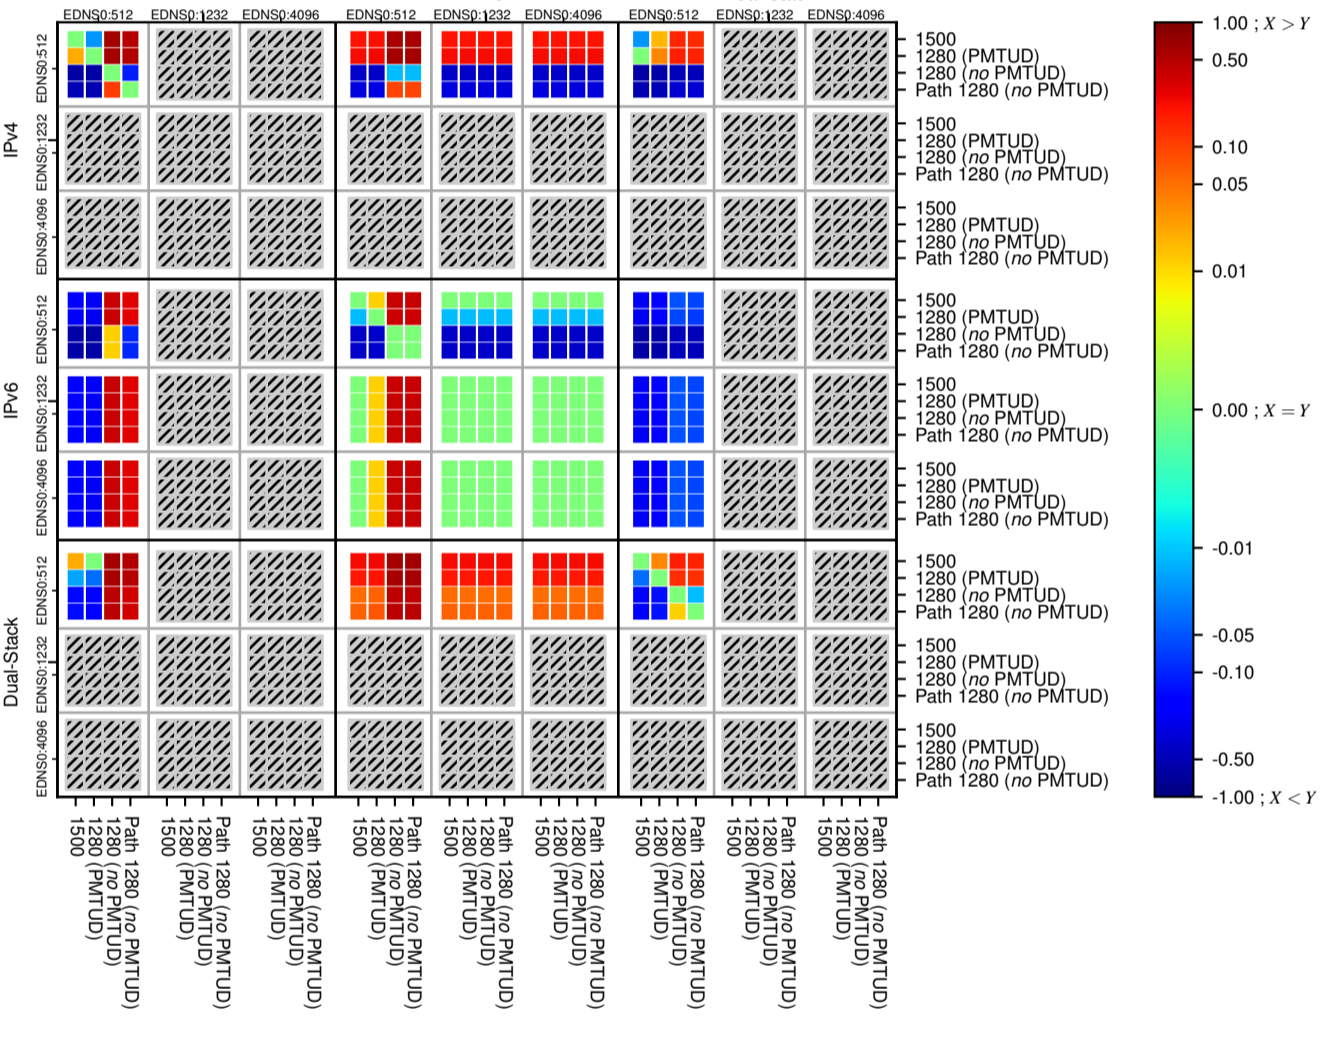

### All Zones for '.it'

$$f(V) = |X_{SERVFAIL}| \% - |Y_{SERVFAIL}| \%$$

$$f(V) = |X_{SERVFAIL}| \% - |Y_{SERVFAIL}| \%$$

$$f(V) = |X_{SERVFAIL}| \% - |Y_{SERVFAIL}| \%$$