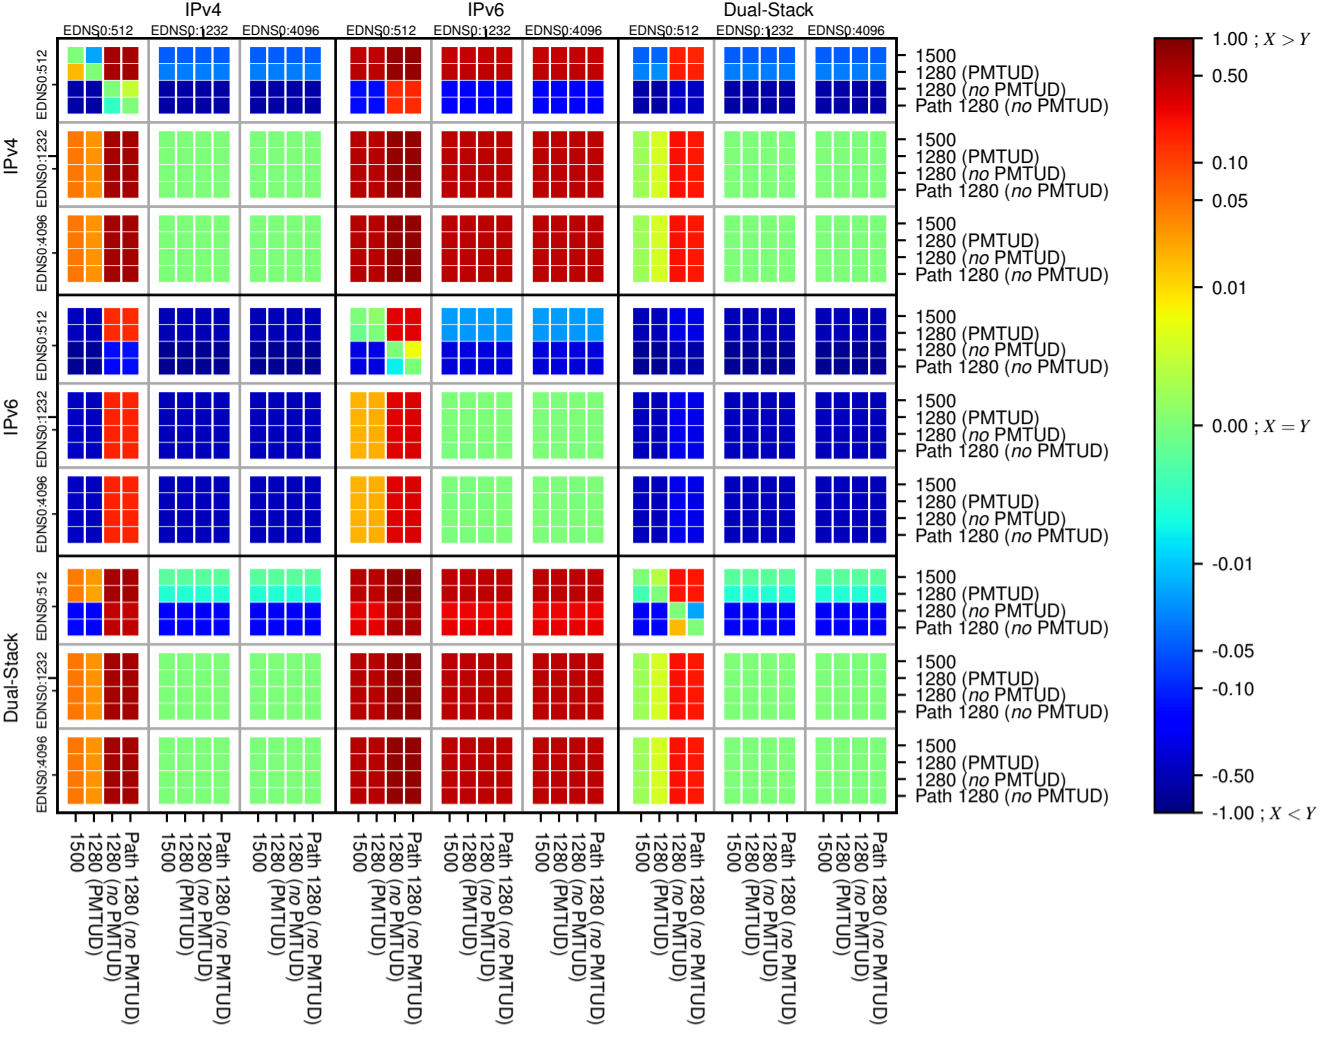

### All Zones without DNSSEC for '.it'

### All Zones for '.it'

$$f(V) = |X_{SERVFAIL}| \% - |Y_{SERVFAIL}| \%$$

$$f(V) = |X_{SERVFAIL}| \% - |Y_{SERVFAIL}| \%$$

$$f(V) = |X_{SERVFAIL}| \% - |Y_{SERVFAIL}| \%$$