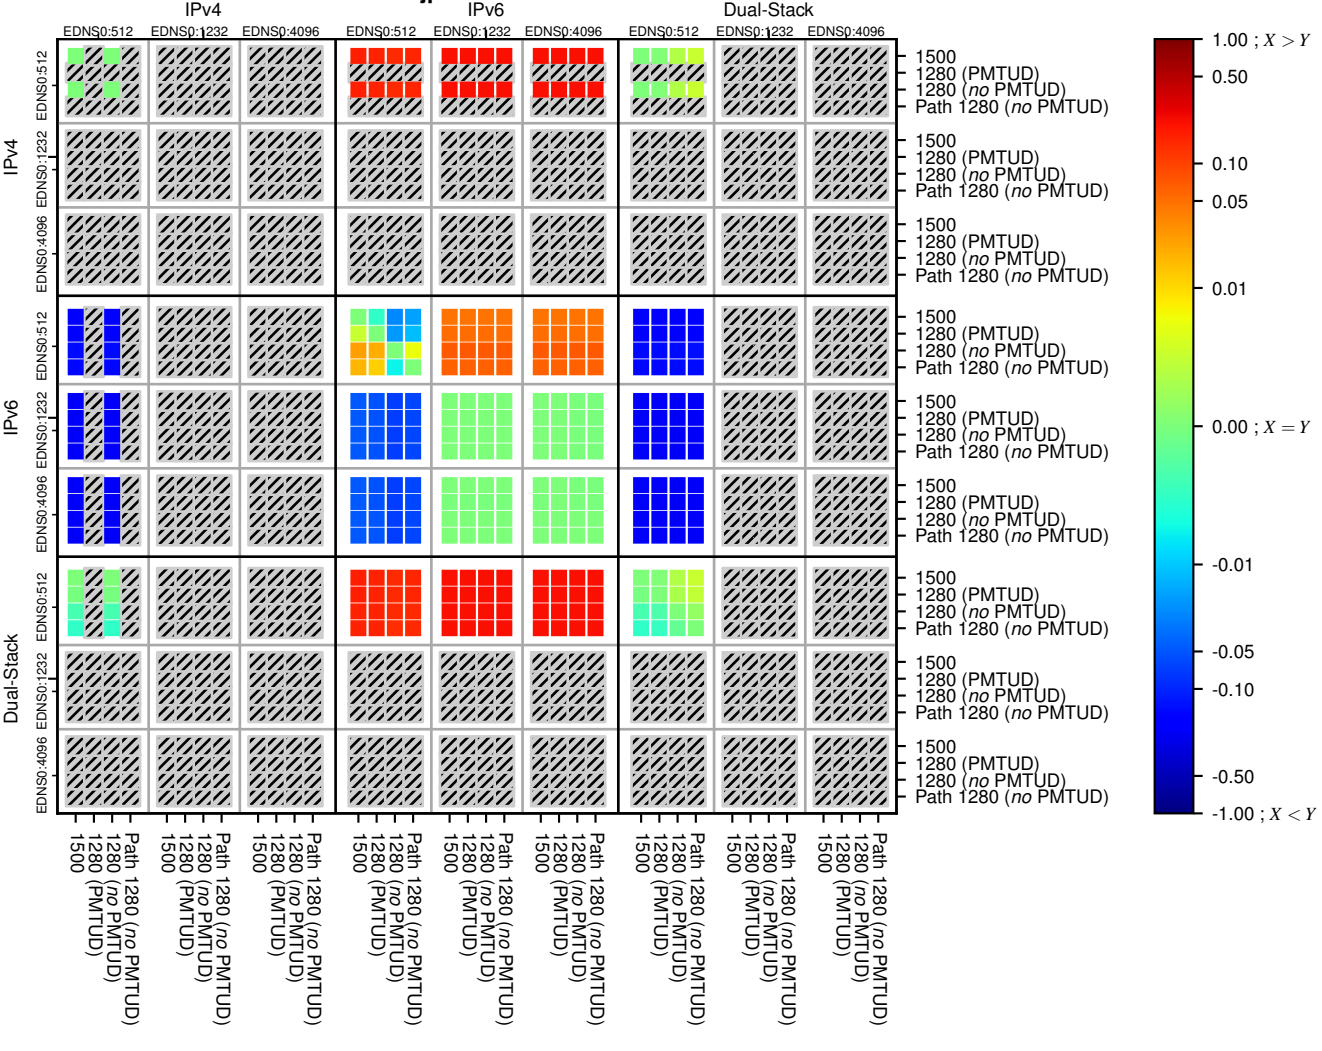

### All Zones without DNSSEC for '.jp'