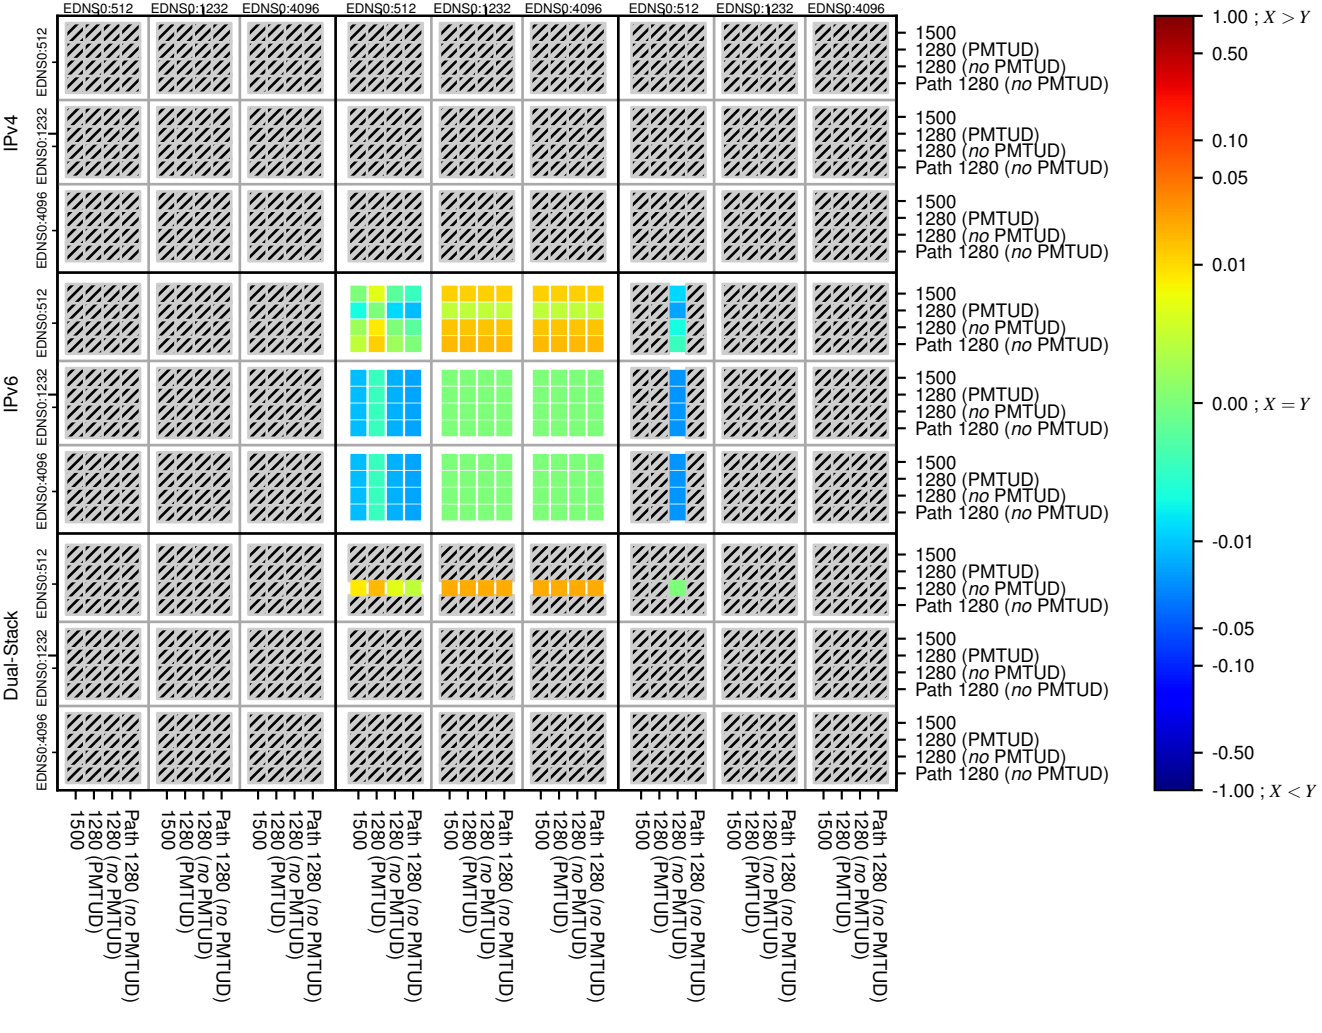

All Zones with DNSSEC for '.jp'