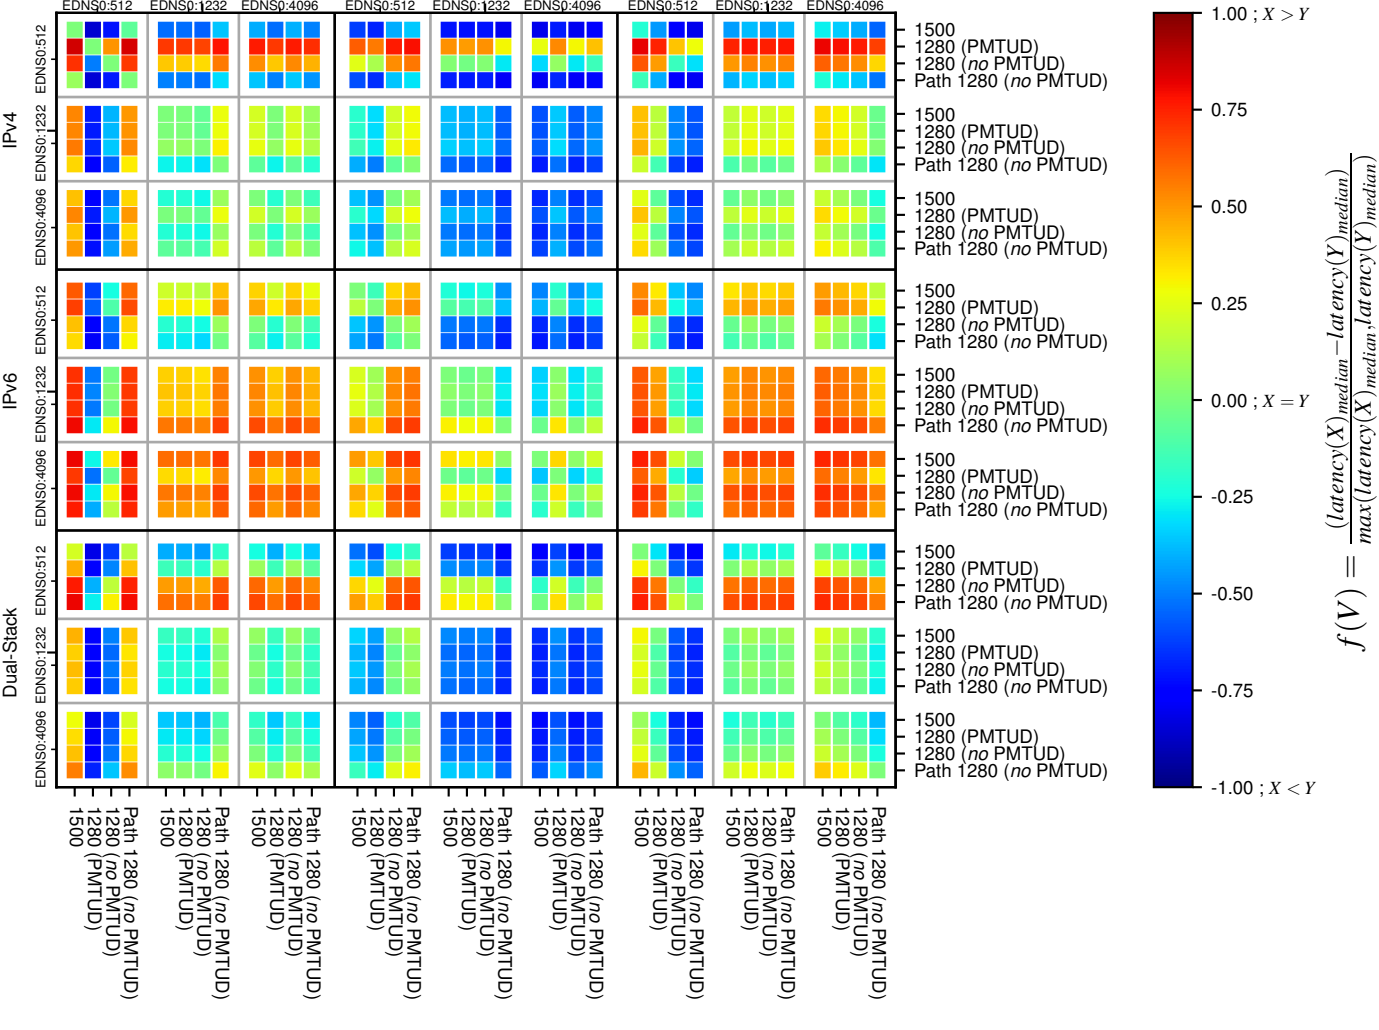

All Zones without DNSSEC returning NOERROR for '.se'

All Zones with DNSSEC returning NOERROR for '.se'

All Zones returning NOERROR for '.se'