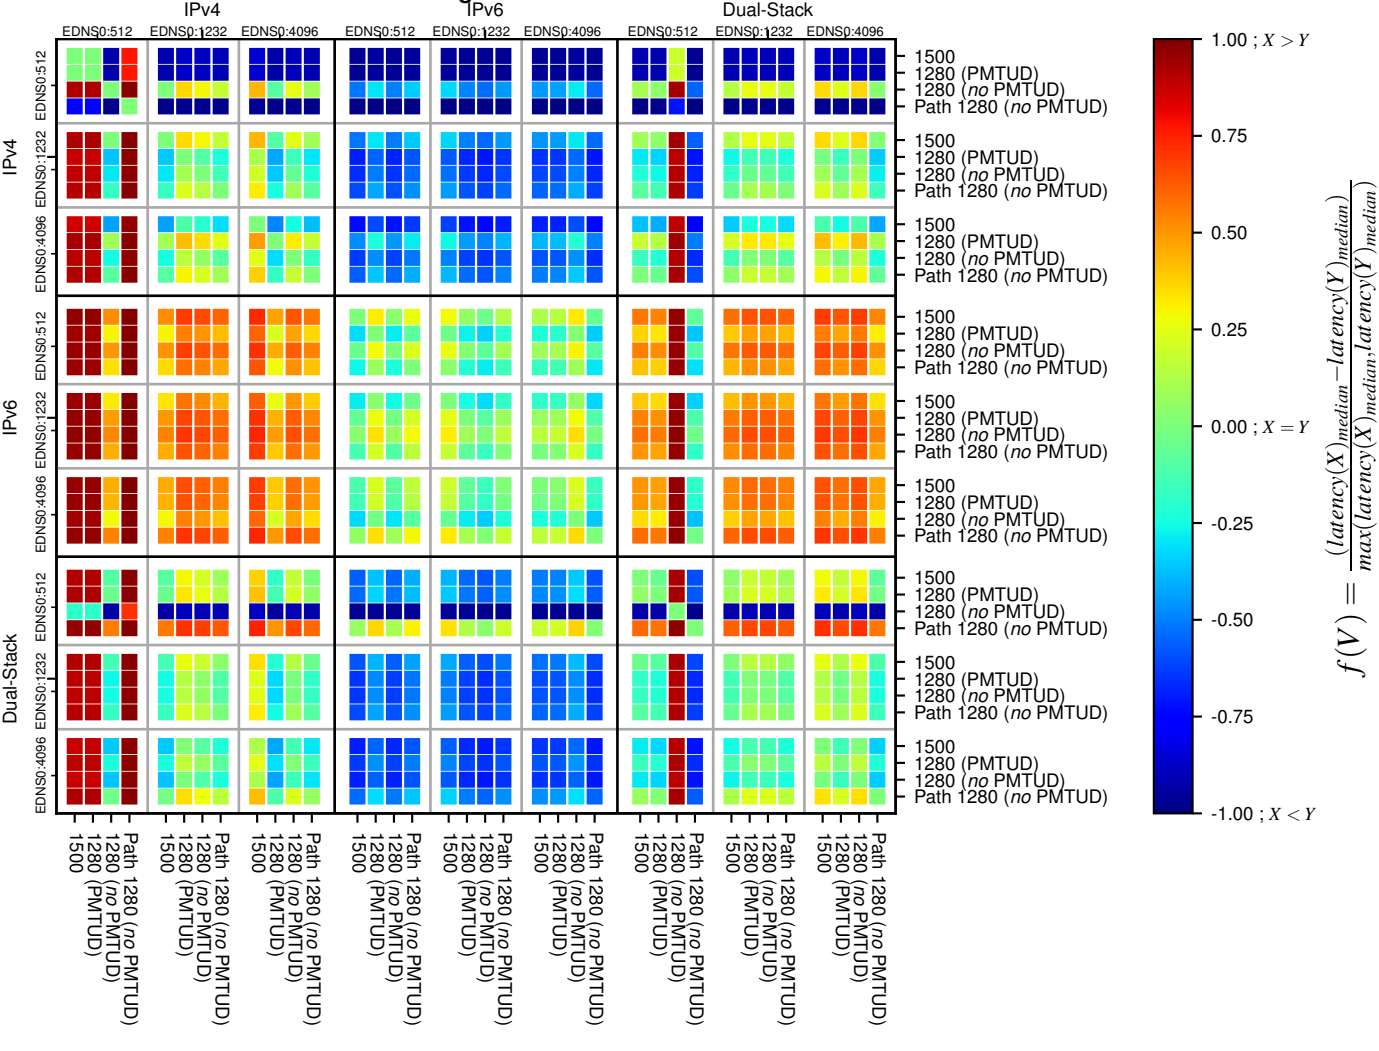

All Zones without DNSSEC returning NOERROR for '.se'

All Zones with DNSSEC returning NOERROR for '.se'

All Zones returning NOERROR for '.se'