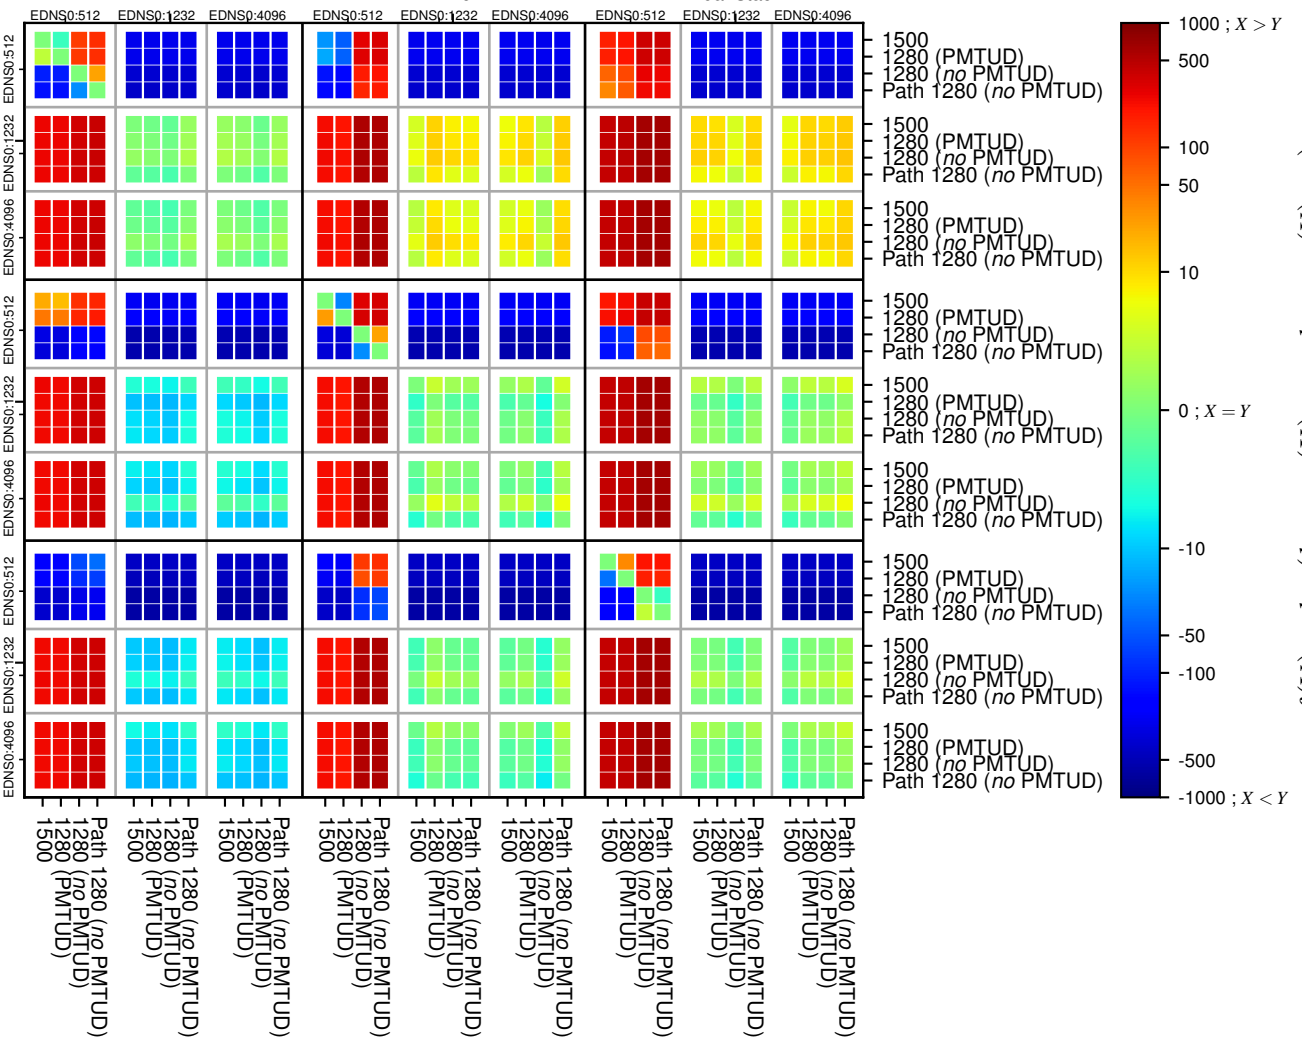

All Zones without DNSSEC returning NOERROR for '.all_psl_domains'

All Zones with DNSSEC returning NOERROR for '.all_psl_domains'

All Zones returning NOERROR for '.all_psl_domains'