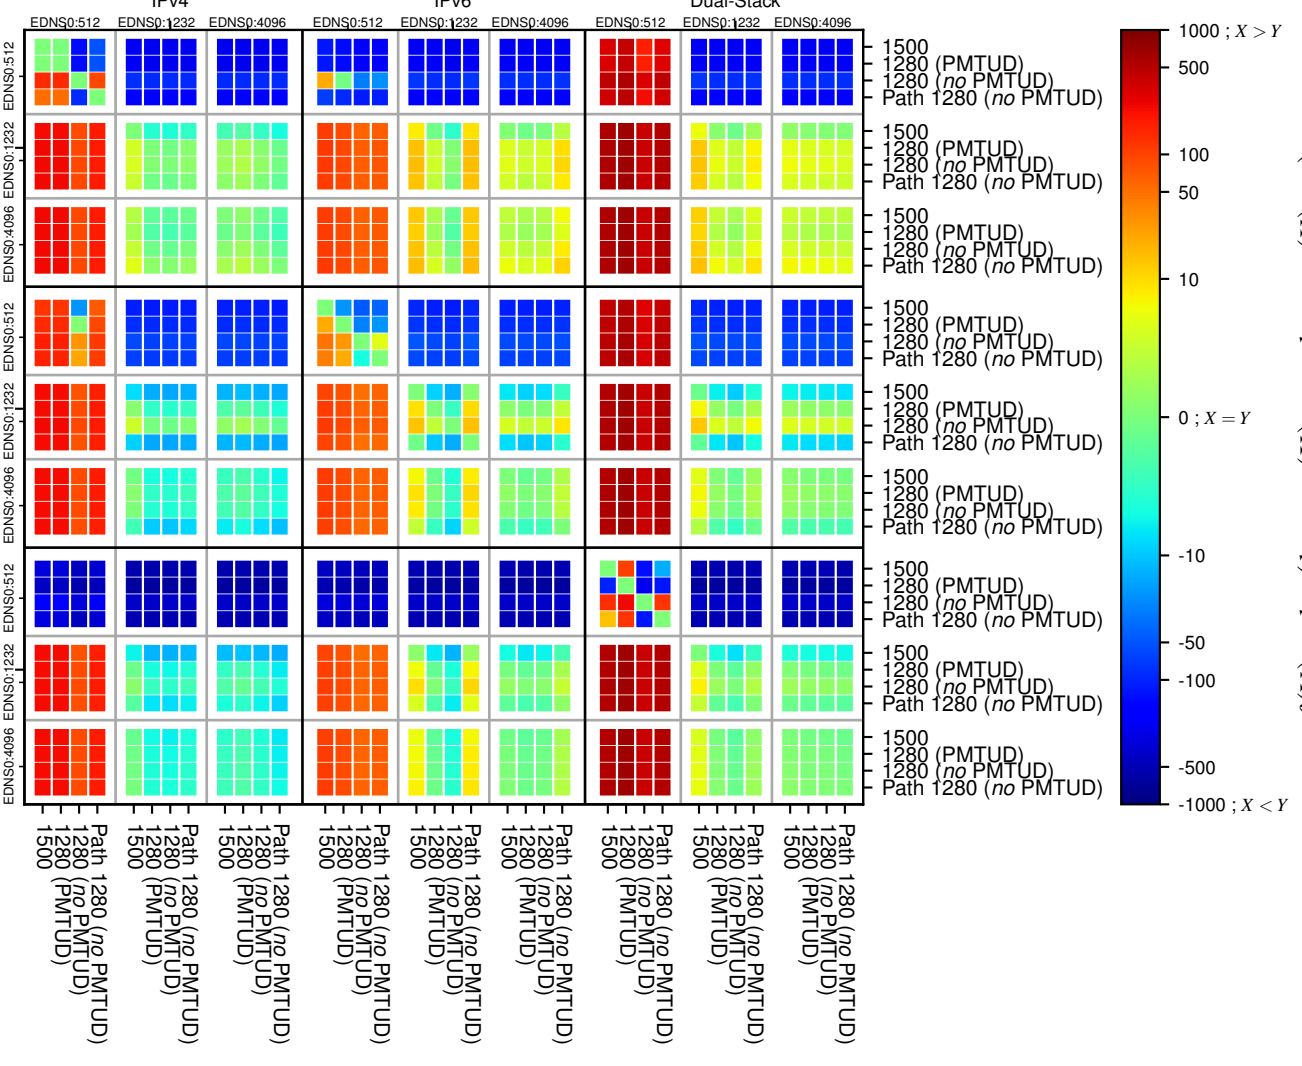

All Zones without DNSSEC returning NOERROR for '.de'

All Zones with DNSSEC returning NOERROR for '.de'

All Zones returning NOERROR for '.de'