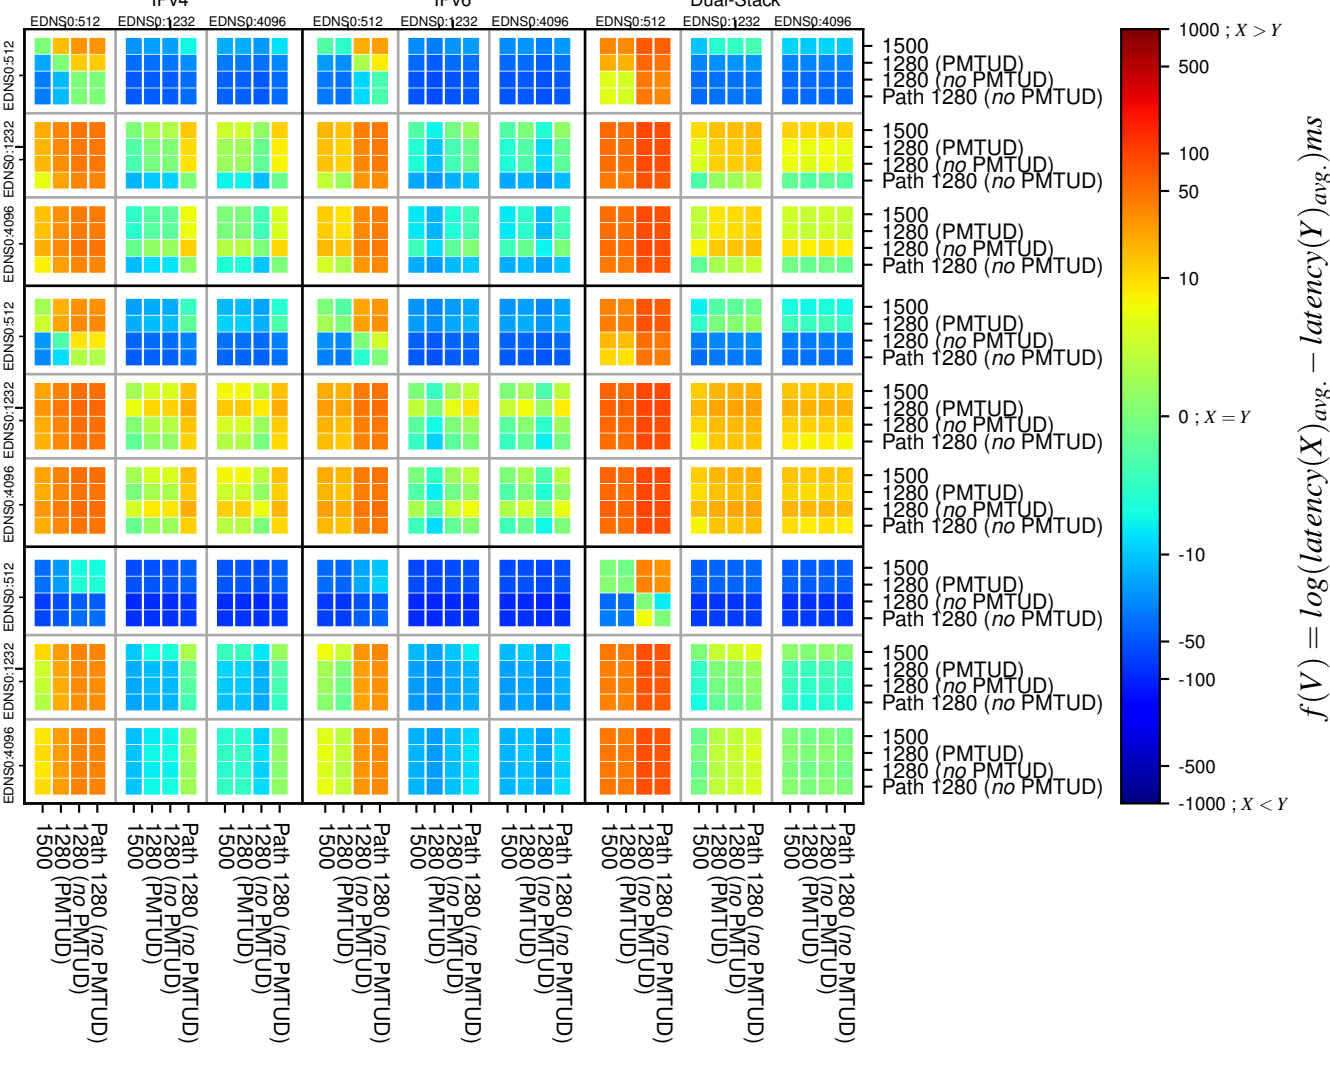

### All Zones without DNSSEC returning NOERROR for '.nl'