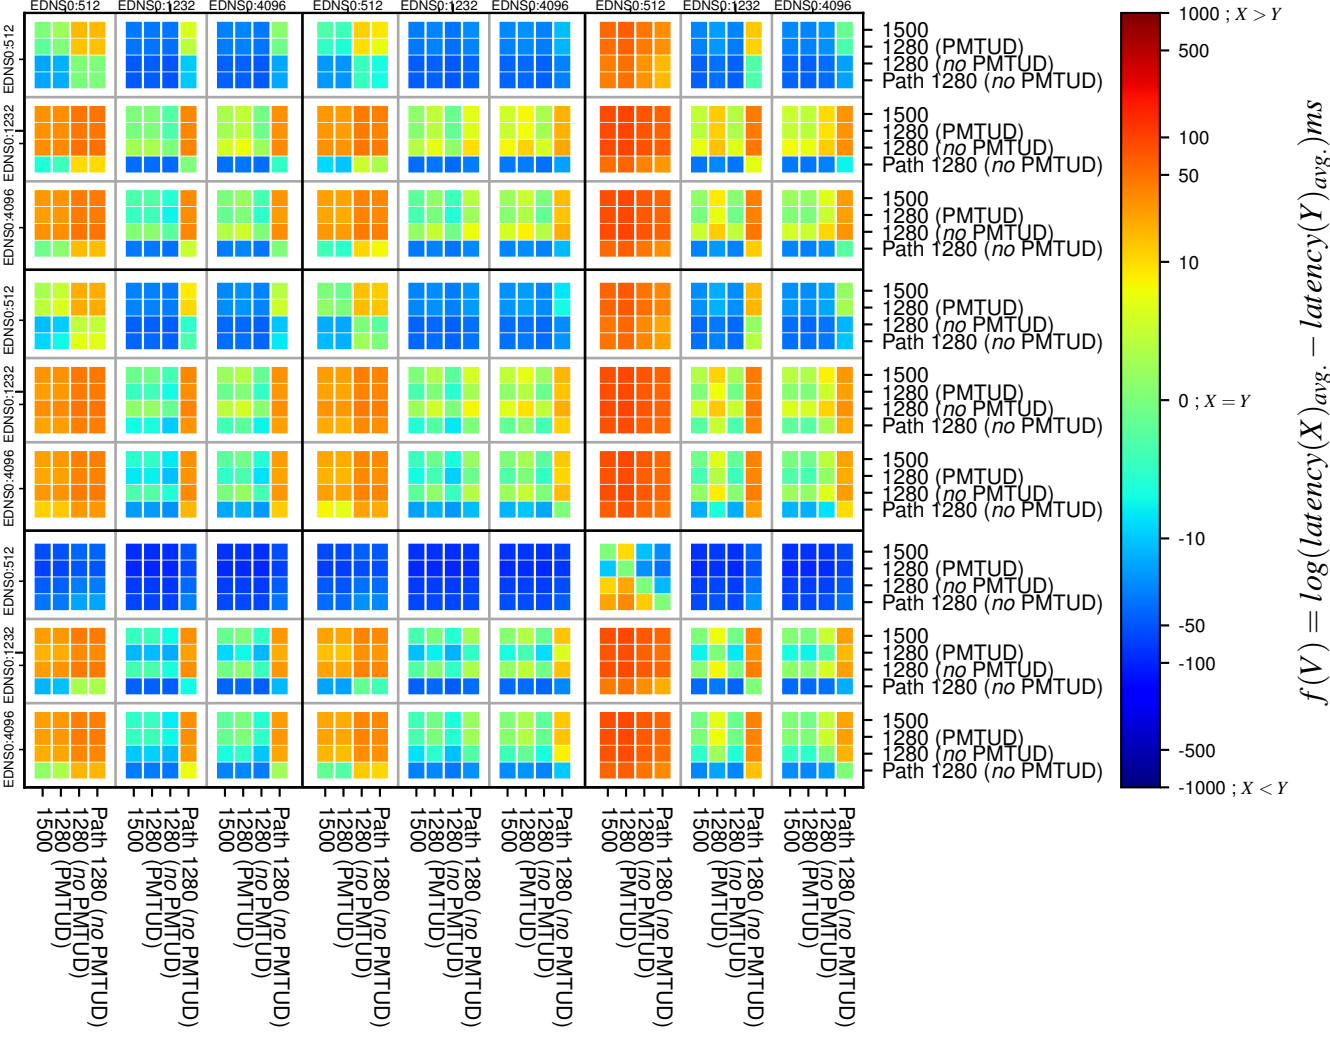

All Zones with DNSSEC returning NOERROR for '.nl'