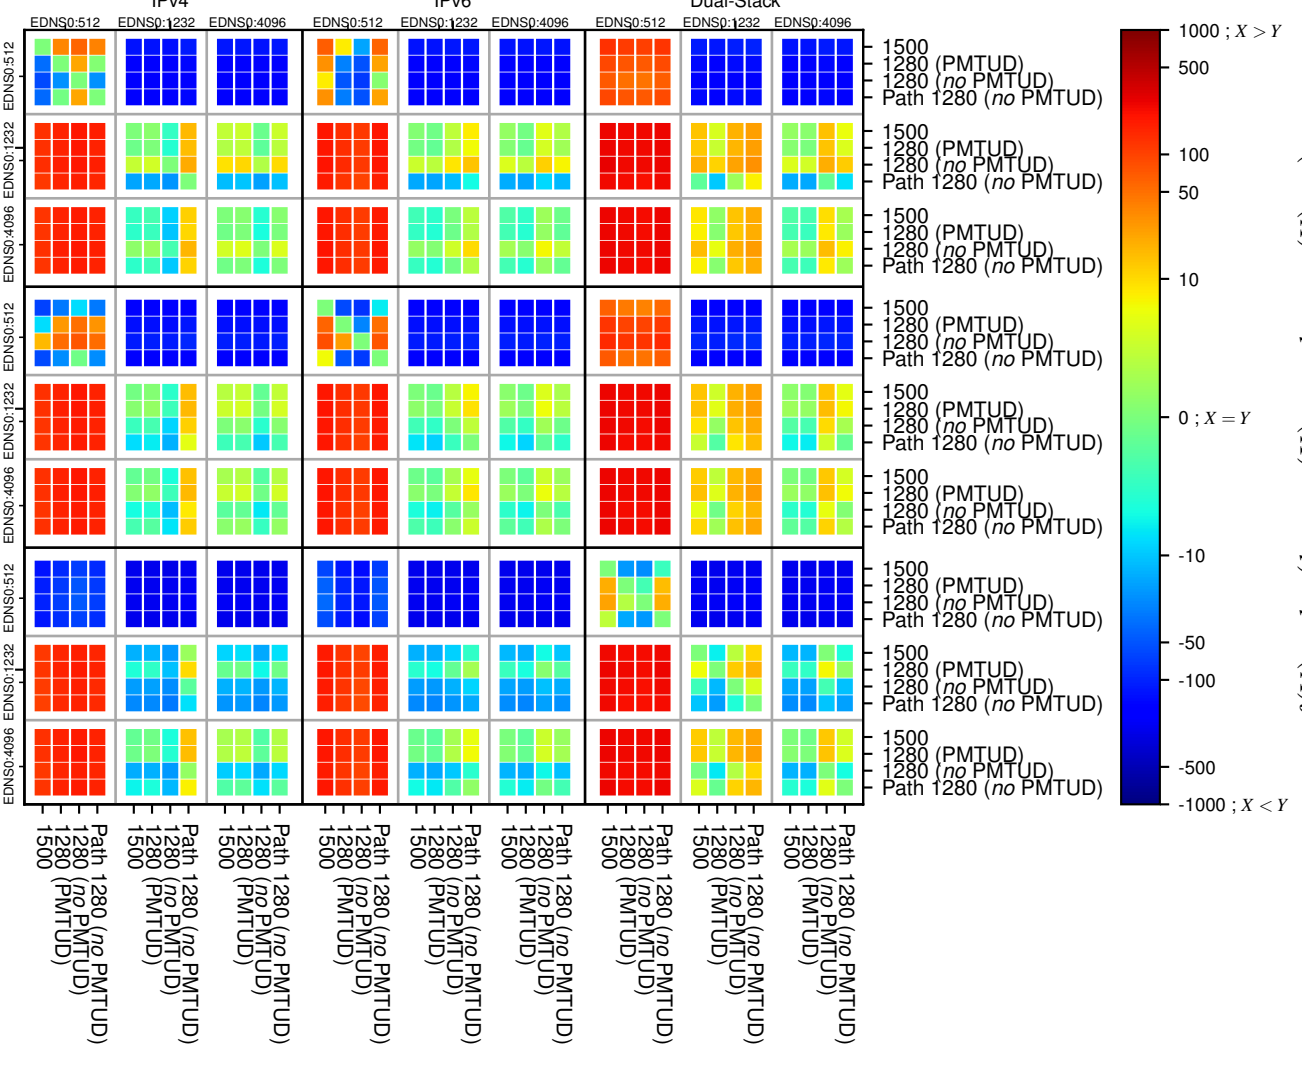

All Zones without DNSSEC returning NOERROR for '.se'

All Zones with DNSSEC returning NOERROR for '.se'

All Zones returning NOERROR for '.se'