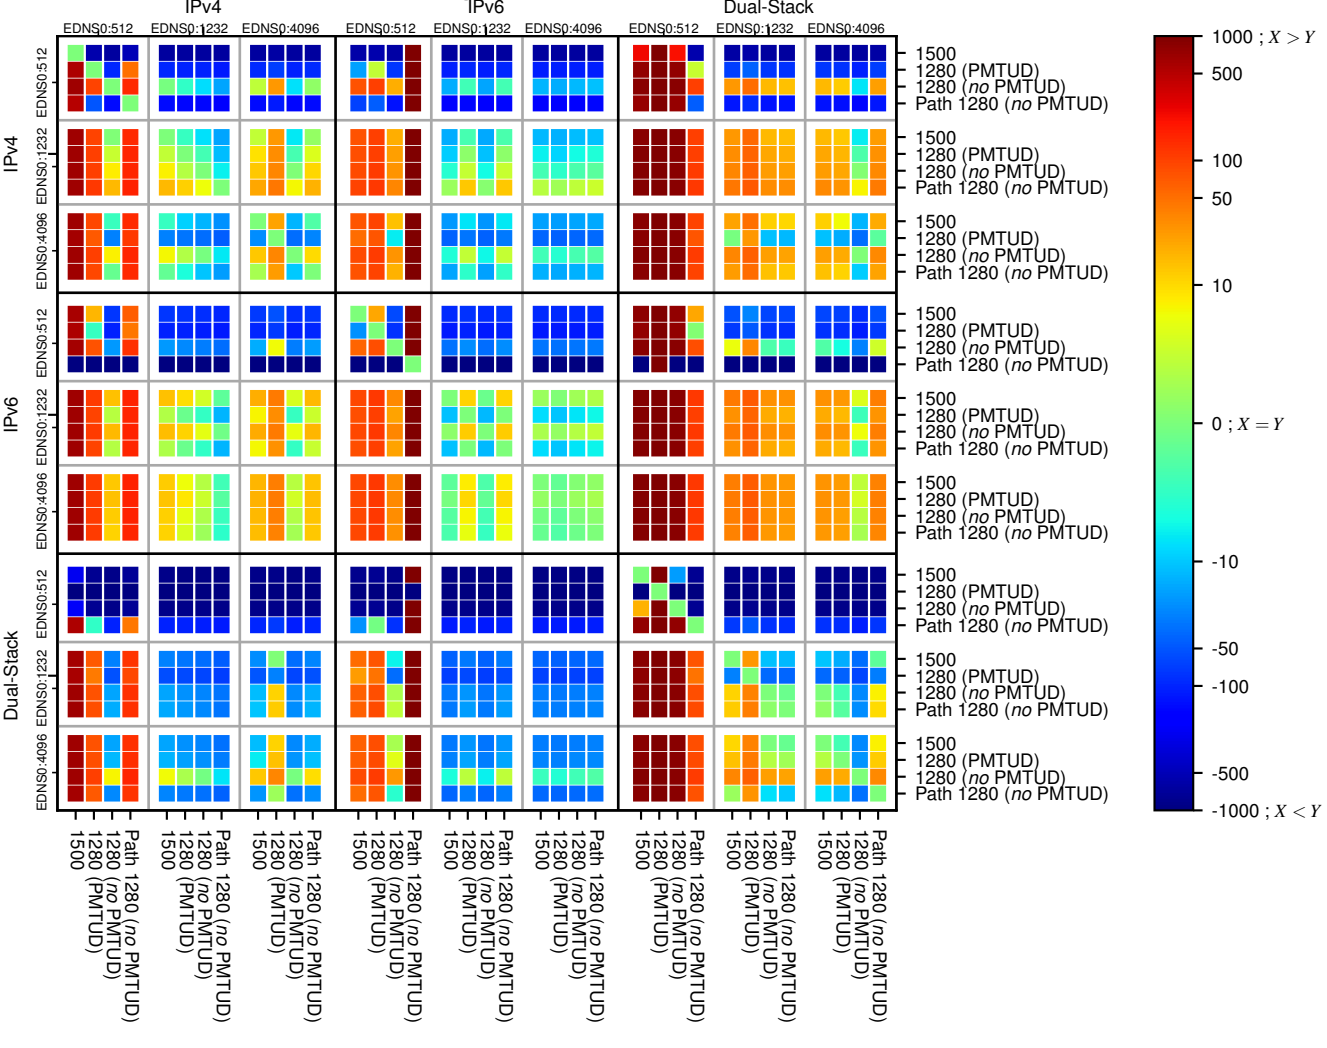

All Zones without DNSSEC returning NOERROR for '.de'

All Zones with DNSSEC returning NOERROR for '.de'

All Zones returning NOERROR for '.de'