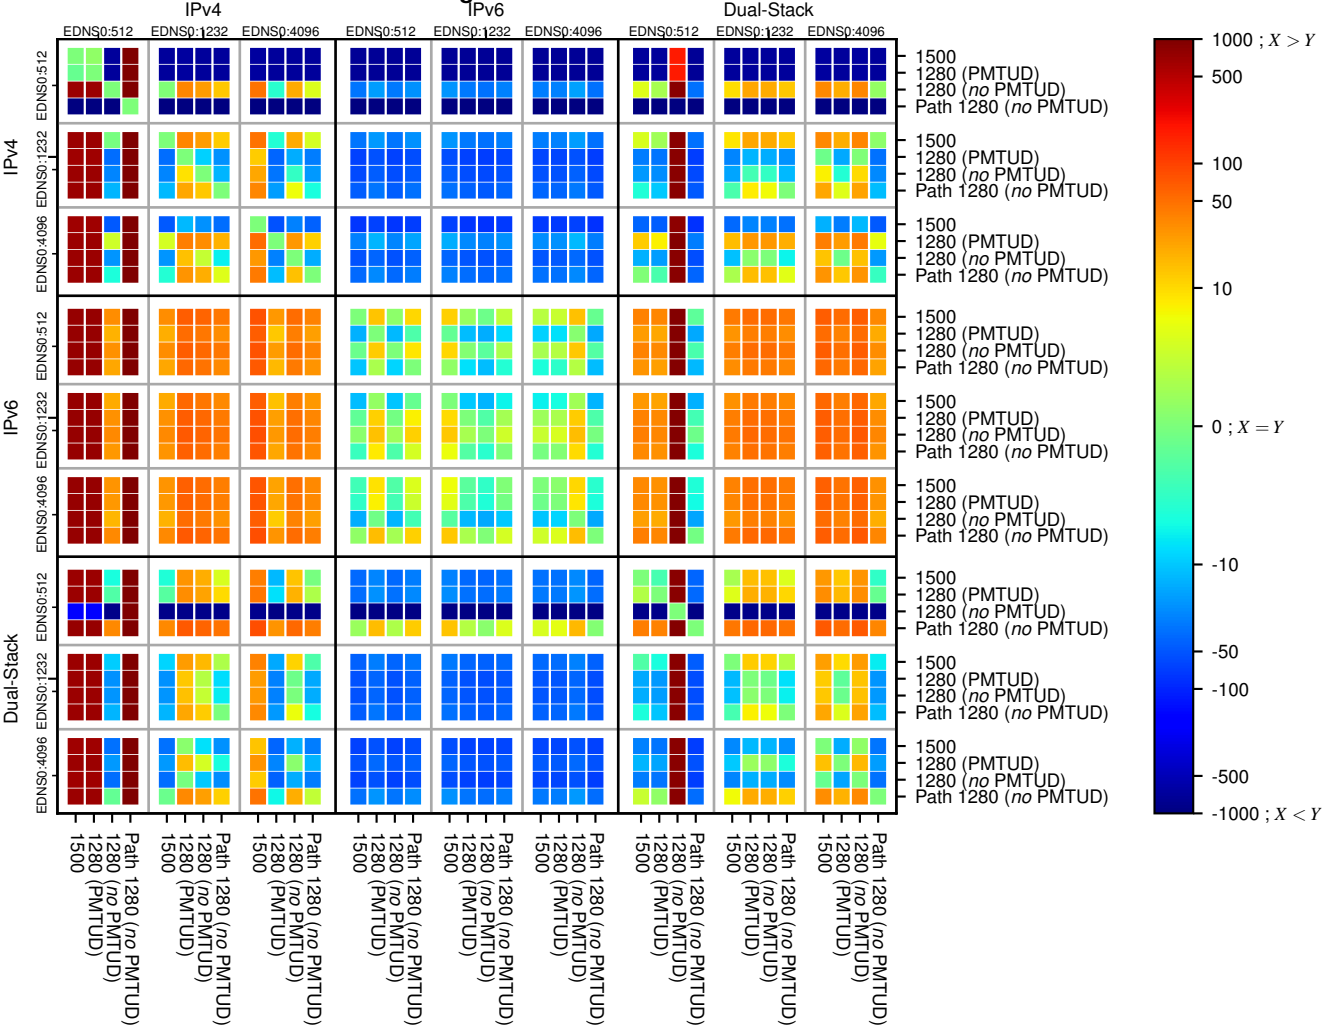

All Zones without DNSSEC returning NOERROR for '.se'

All Zones with DNSSEC returning NOERROR for '.se'

All Zones returning NOERROR for '.se'