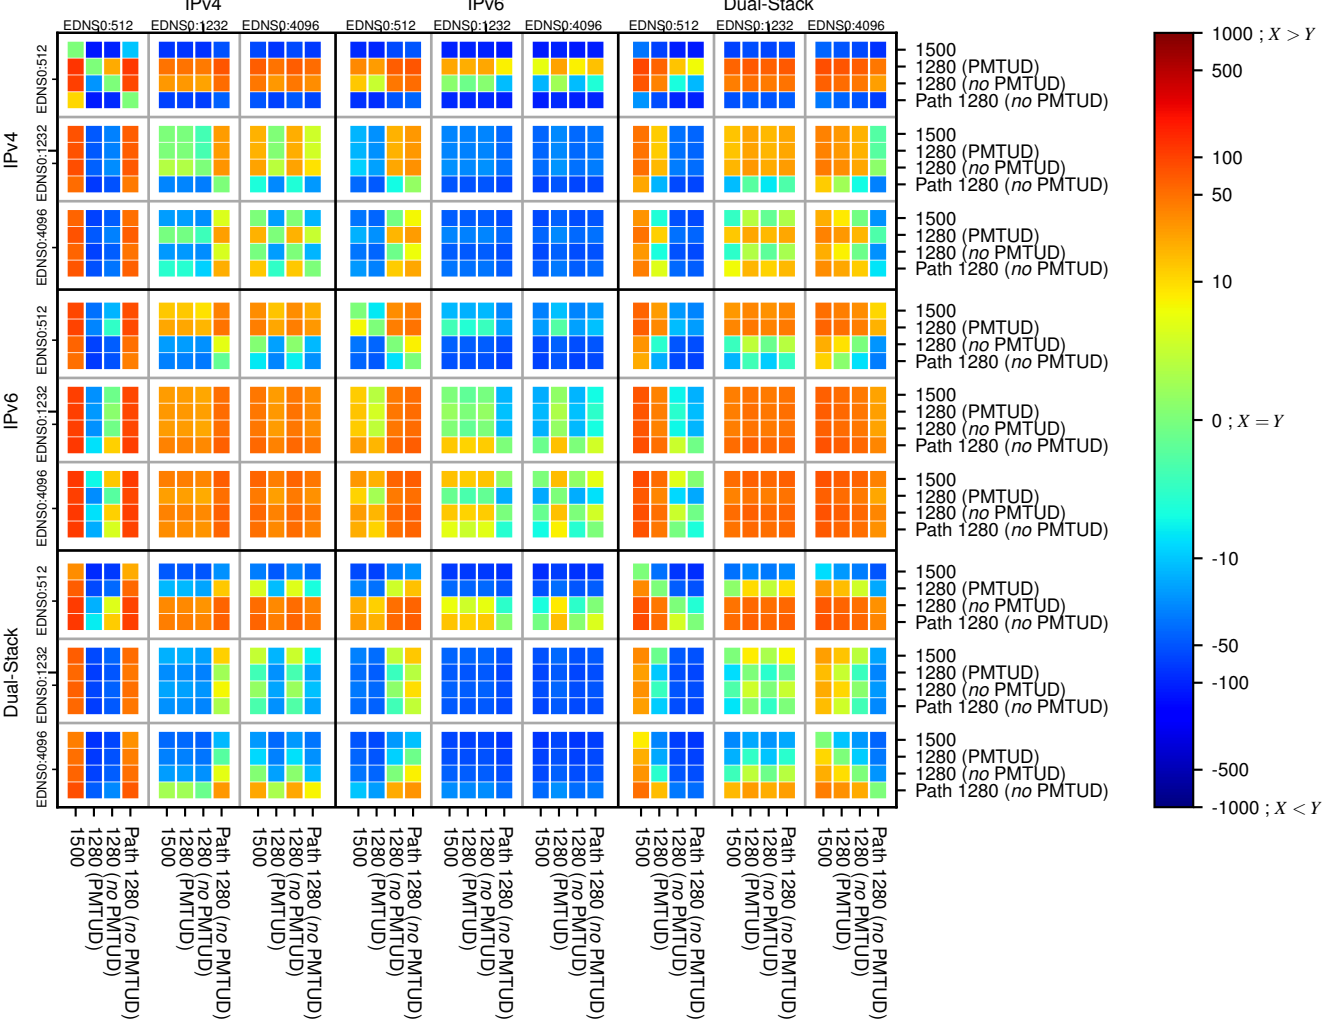

All Zones without DNSSEC returning NOERROR for '.se'

All Zones with DNSSEC returning NOERROR for '.se'

All Zones returning NOERROR for '.se'